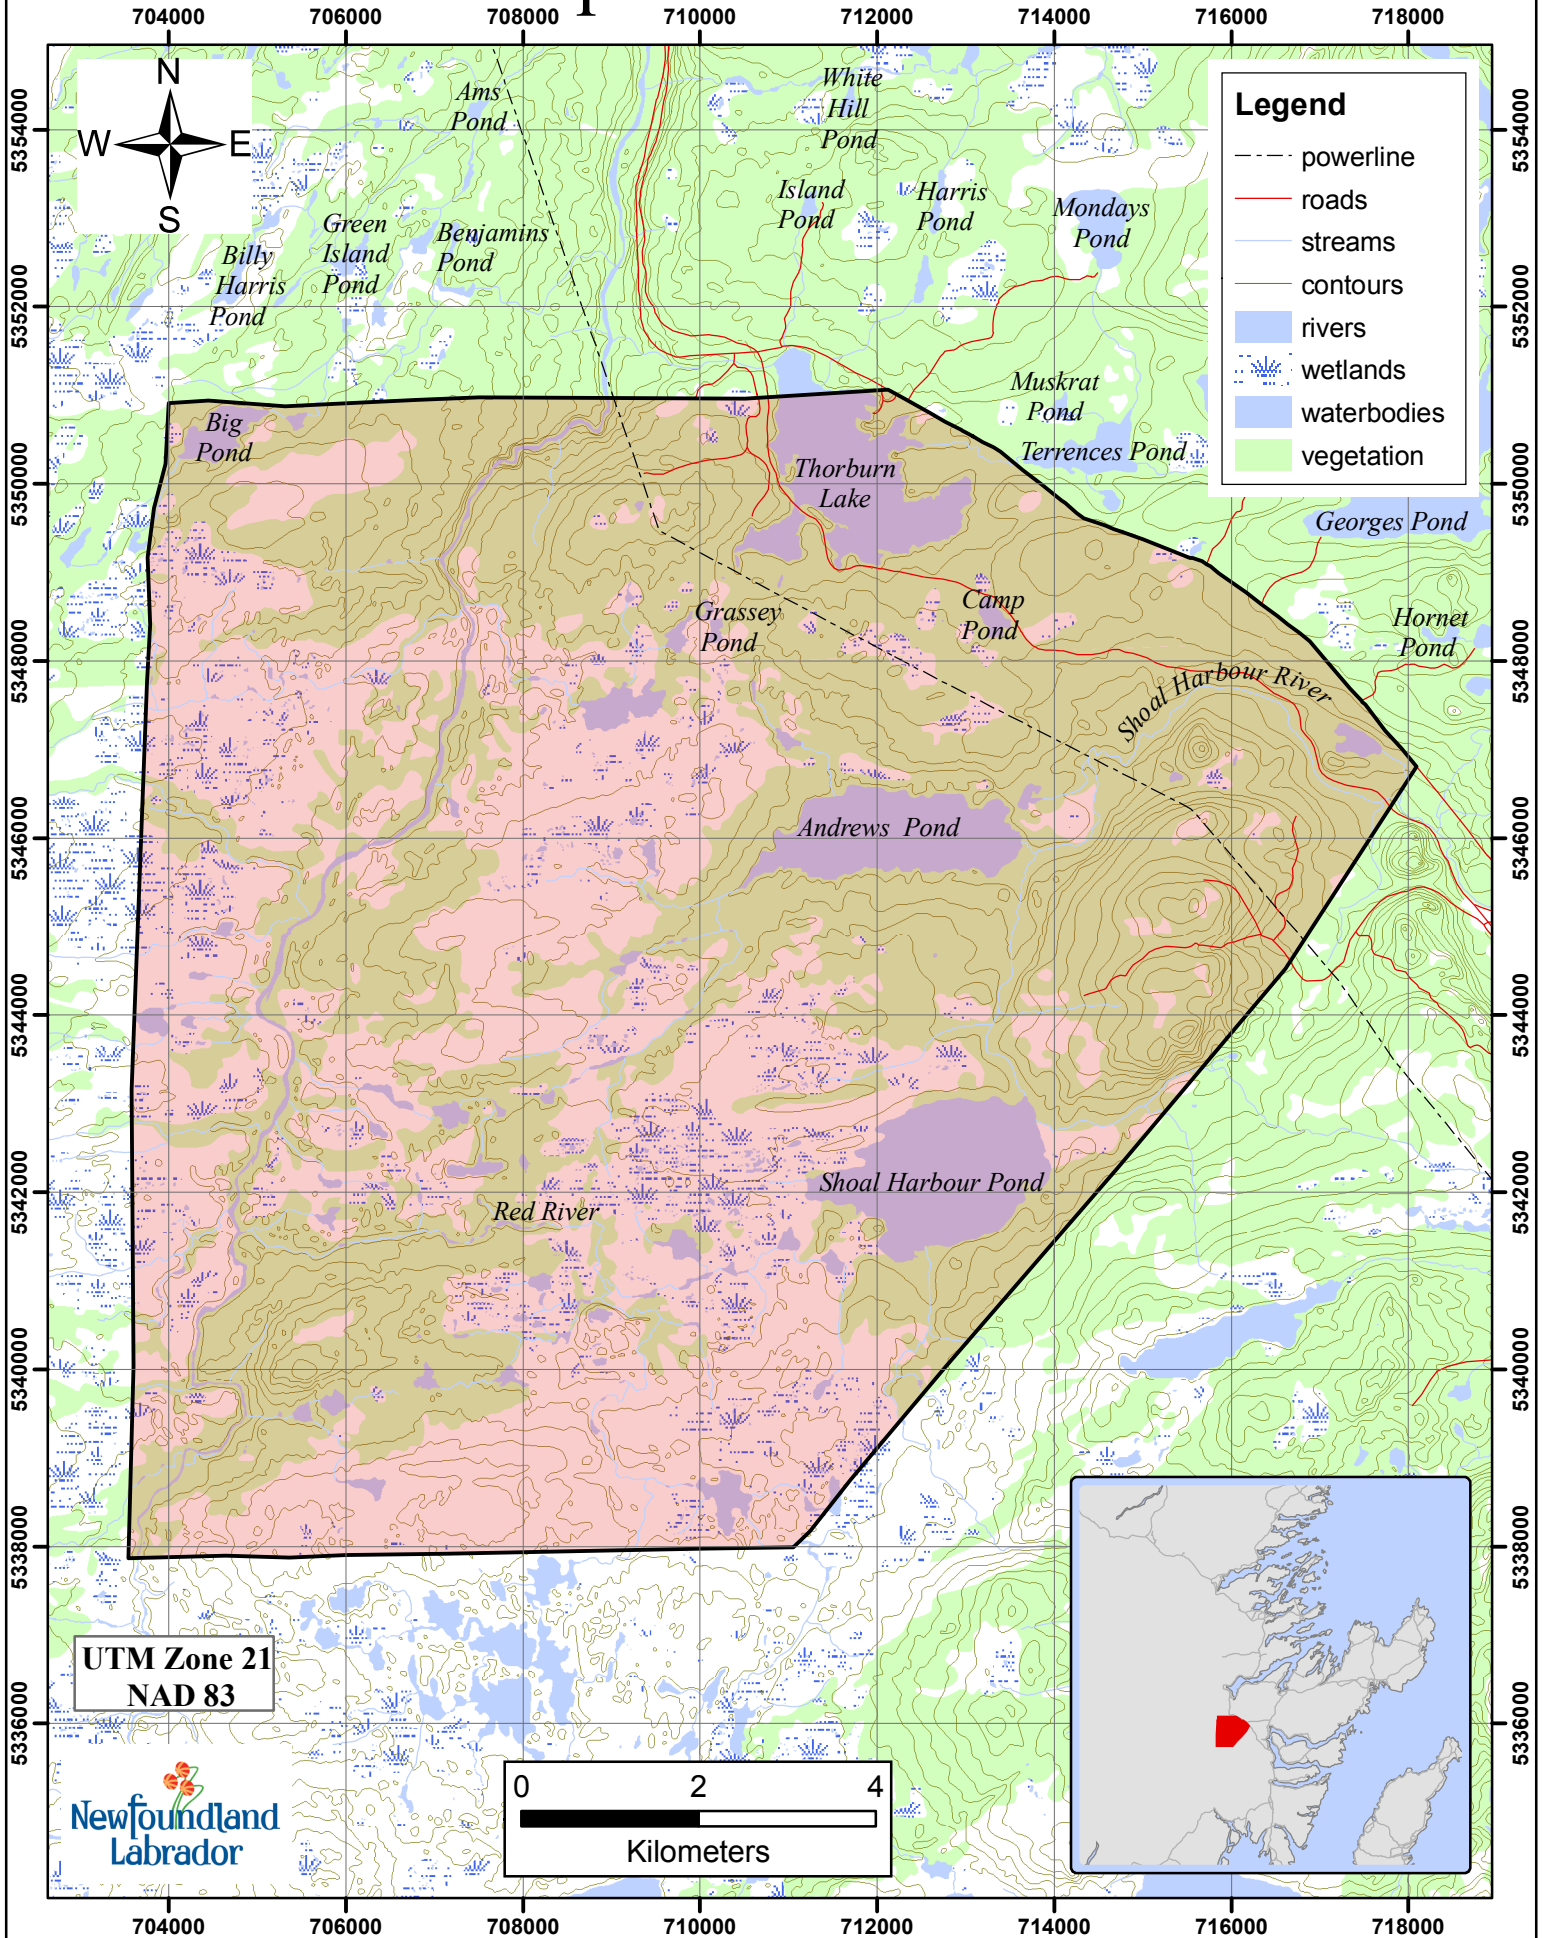

# Beaver Trapline 26 Fur Zone 5

**Legend**

- powerline
- roads
- streams
- contours
- rivers
- wetlands
- waterbodies
- vegetation

UTM Zone 21  
NAD 83