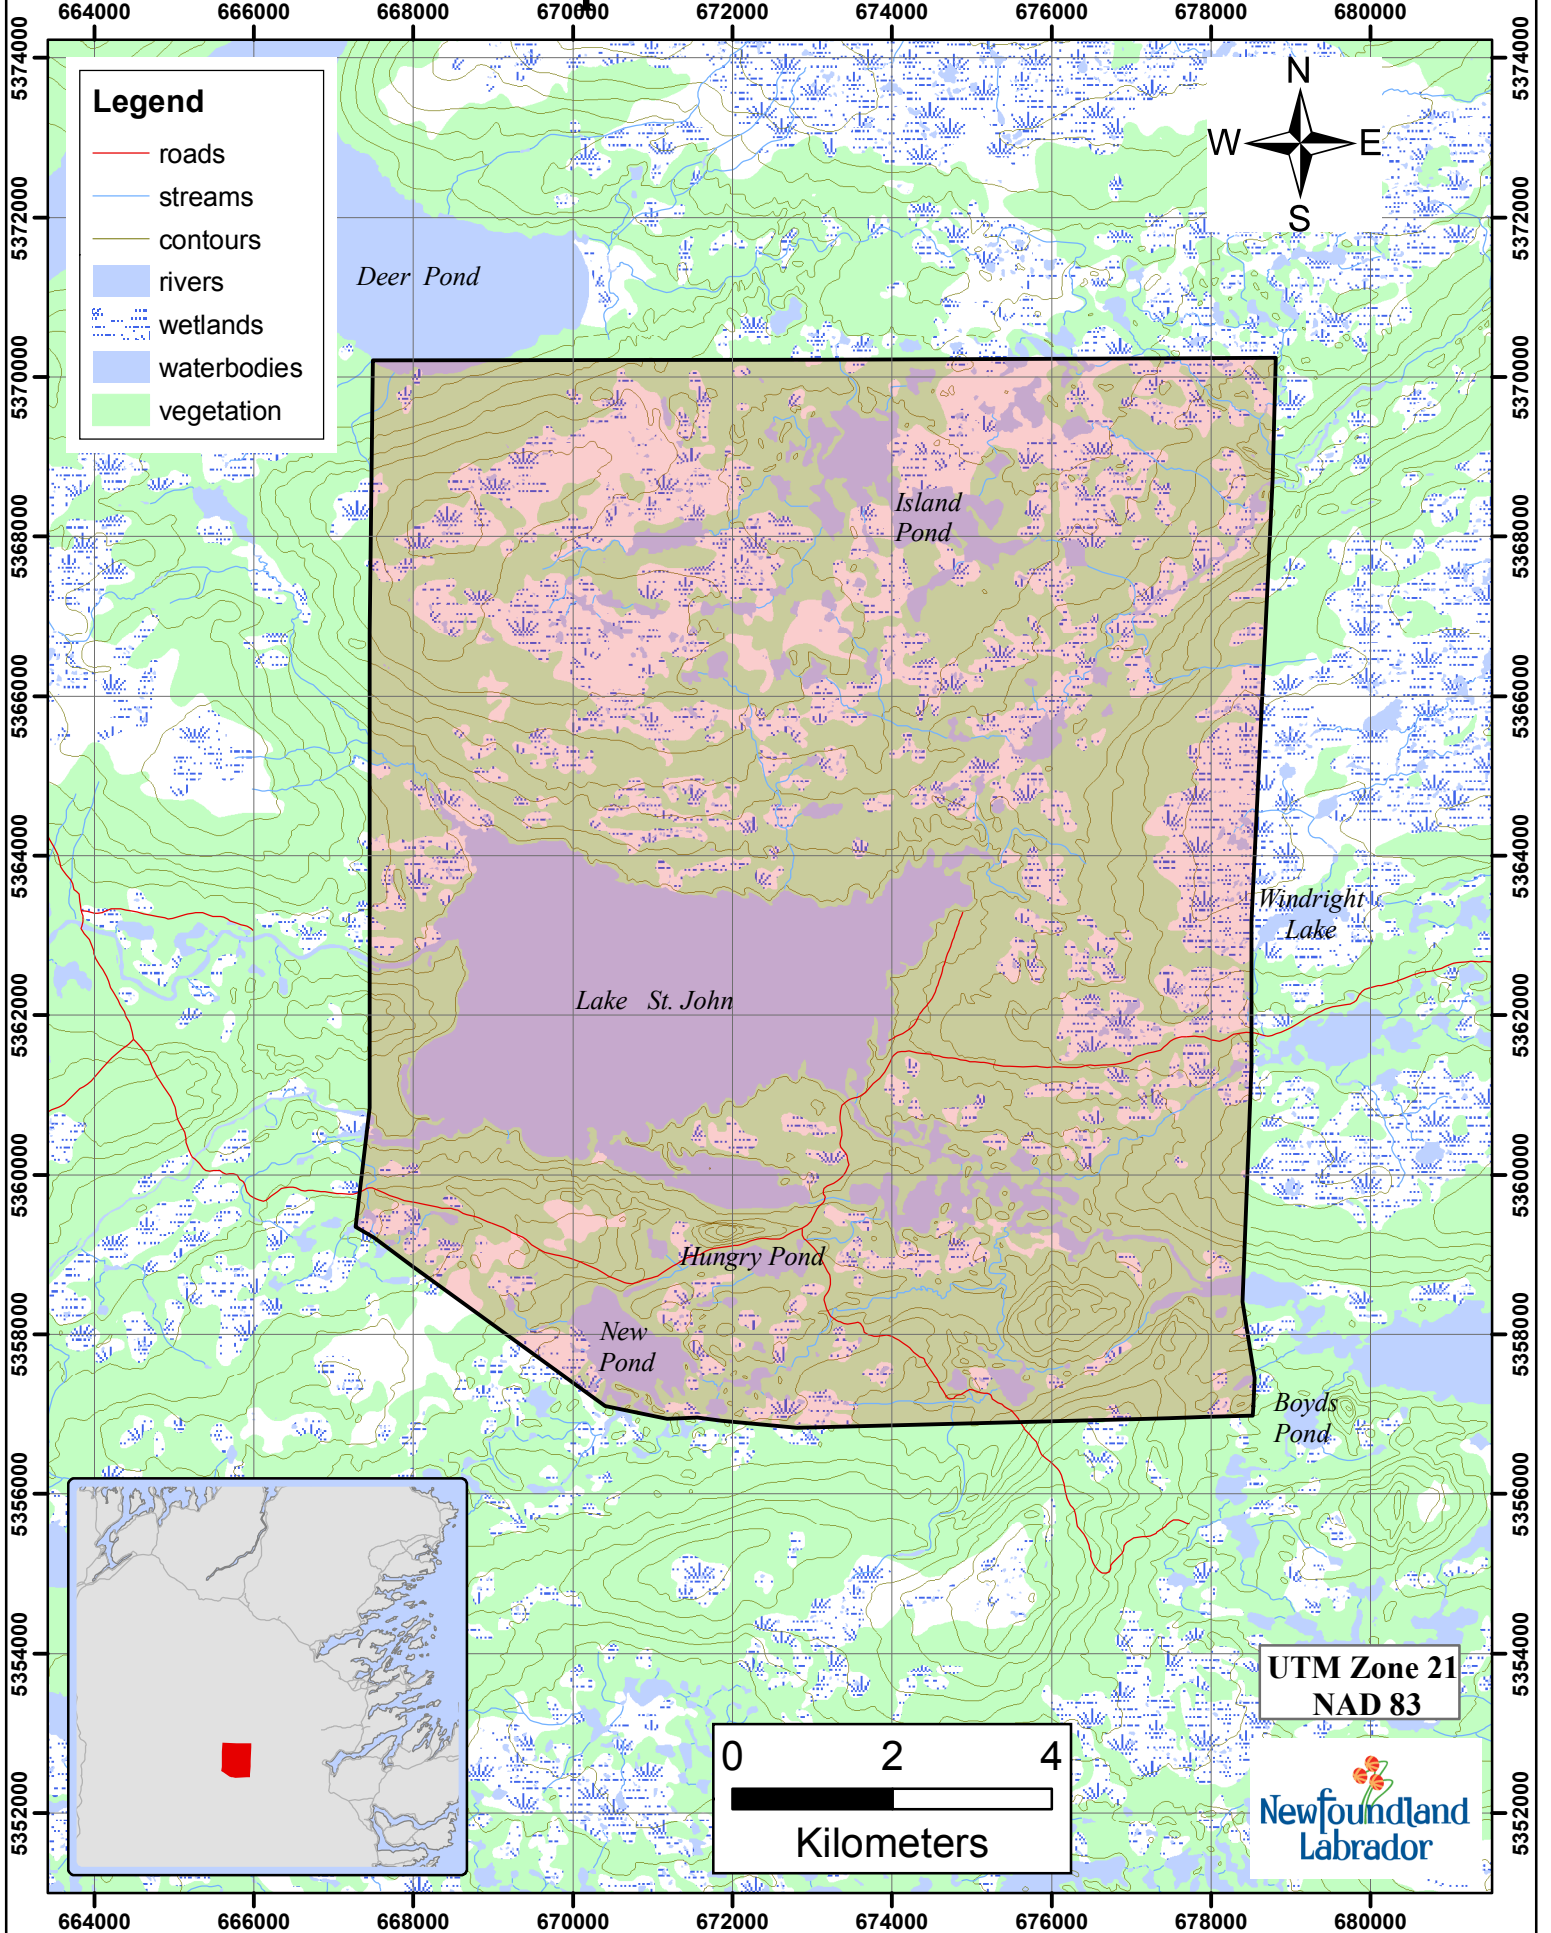

Beaver Trapline 31 Fur Zone 5

- Legend**
- roads
 - streams
 - contours
 - rivers
 - wetlands
 - waterbodies
 - vegetation

UTM Zone 21
NAD 83