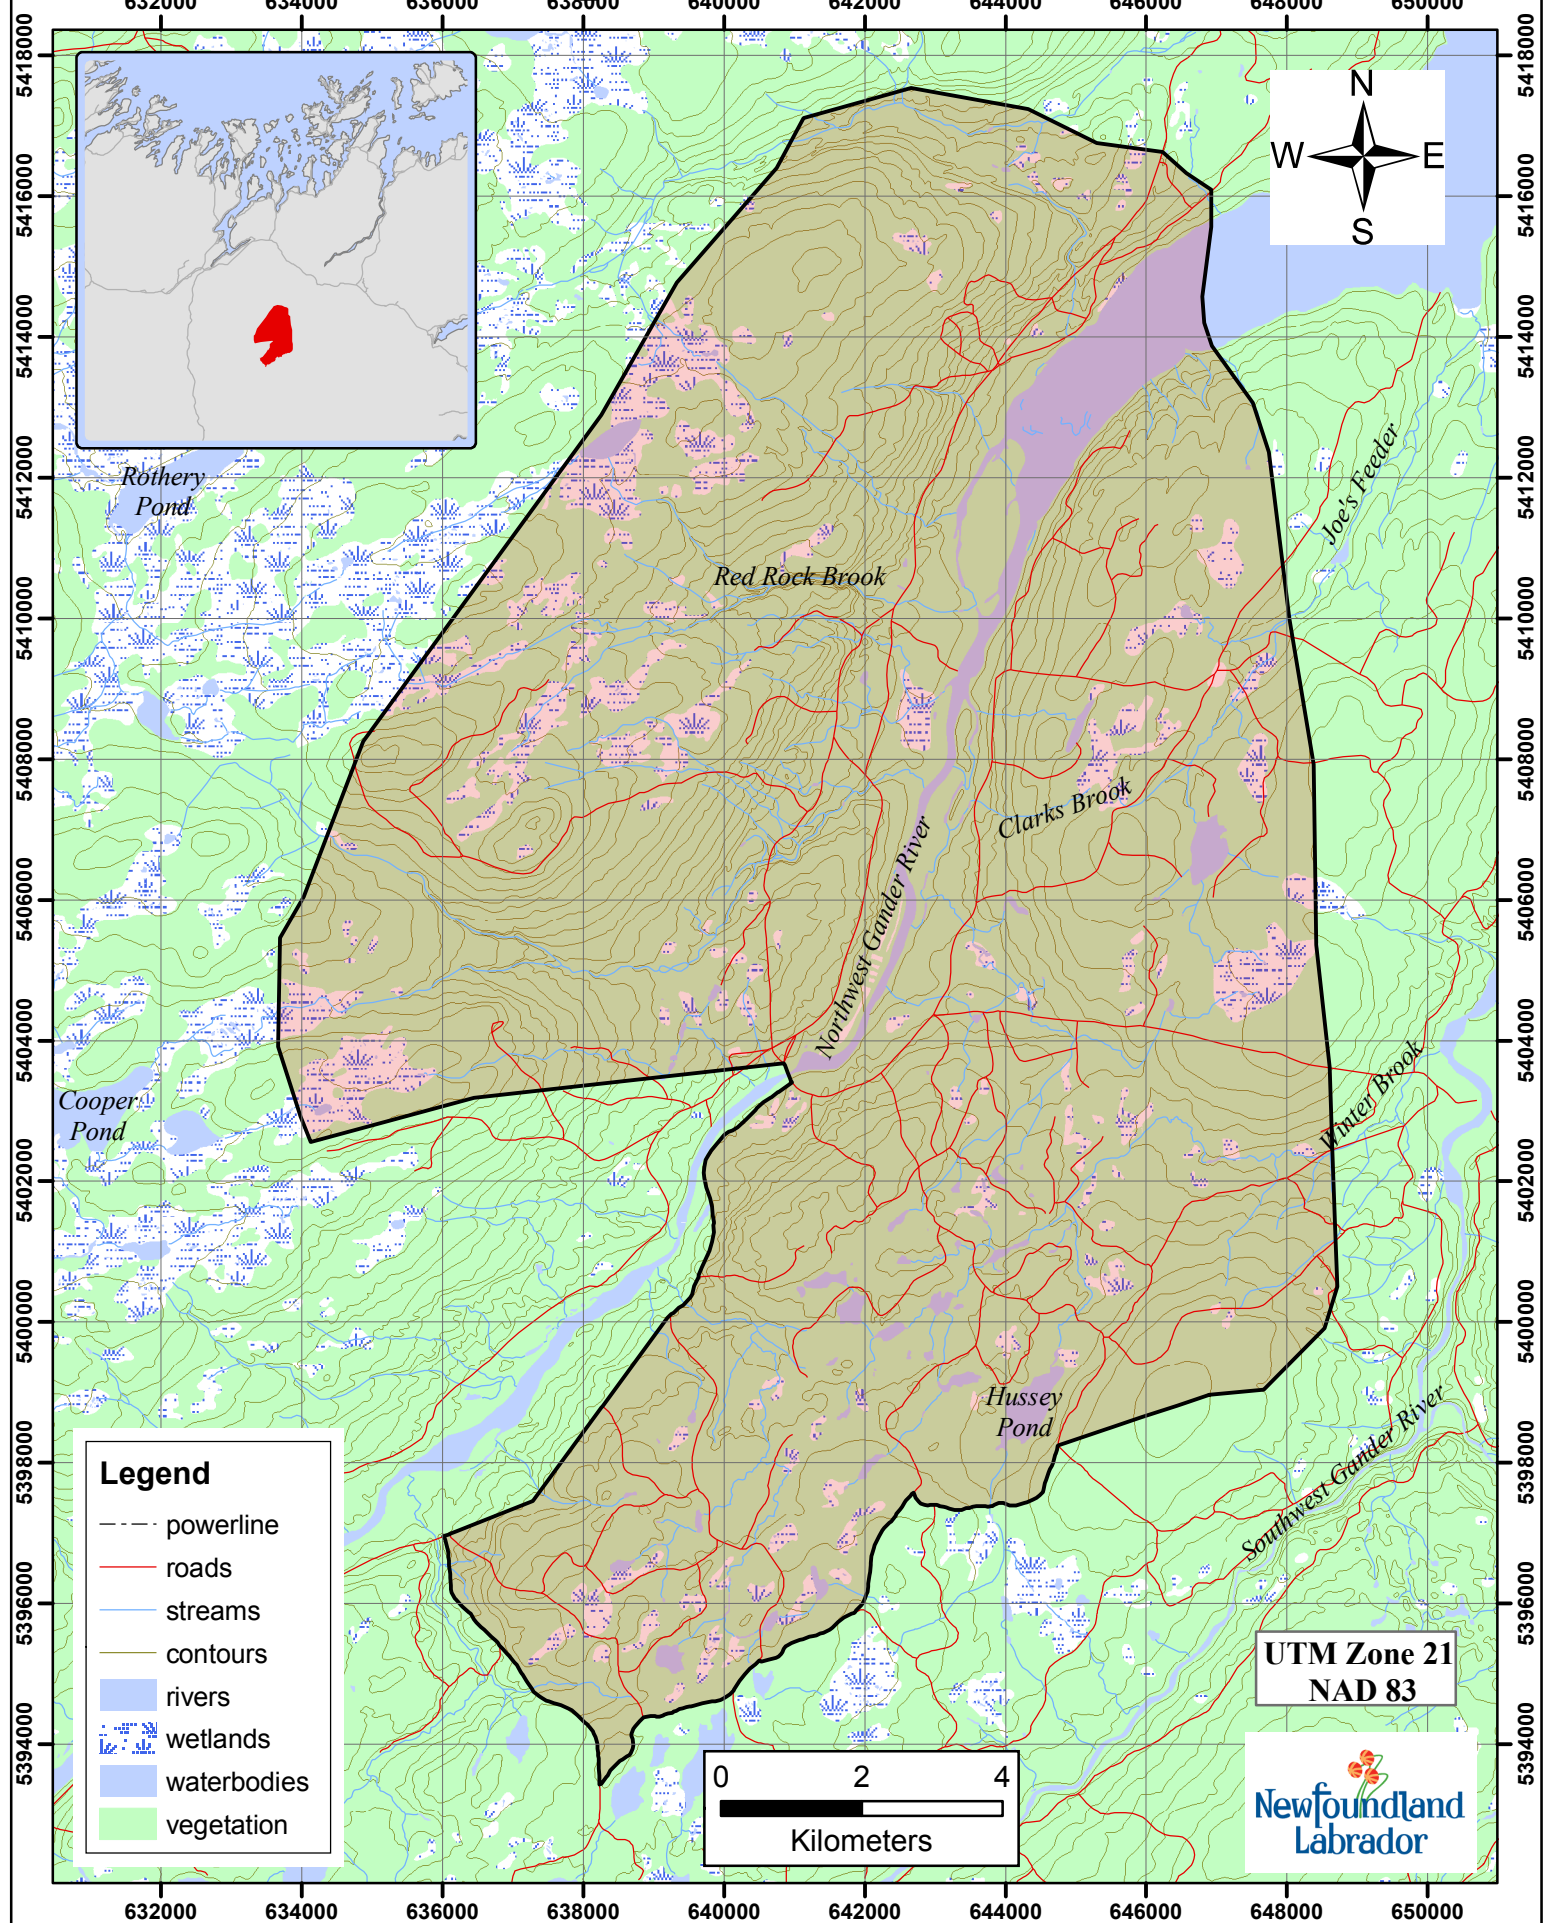

Beaver Trapline 163 Fur Zone 6

- Legend**
- powerline
 - roads
 - streams
 - contours
 - rivers
 - ▨ wetlands
 - waterbodies
 - vegetation

UTM Zone 21
NAD 83