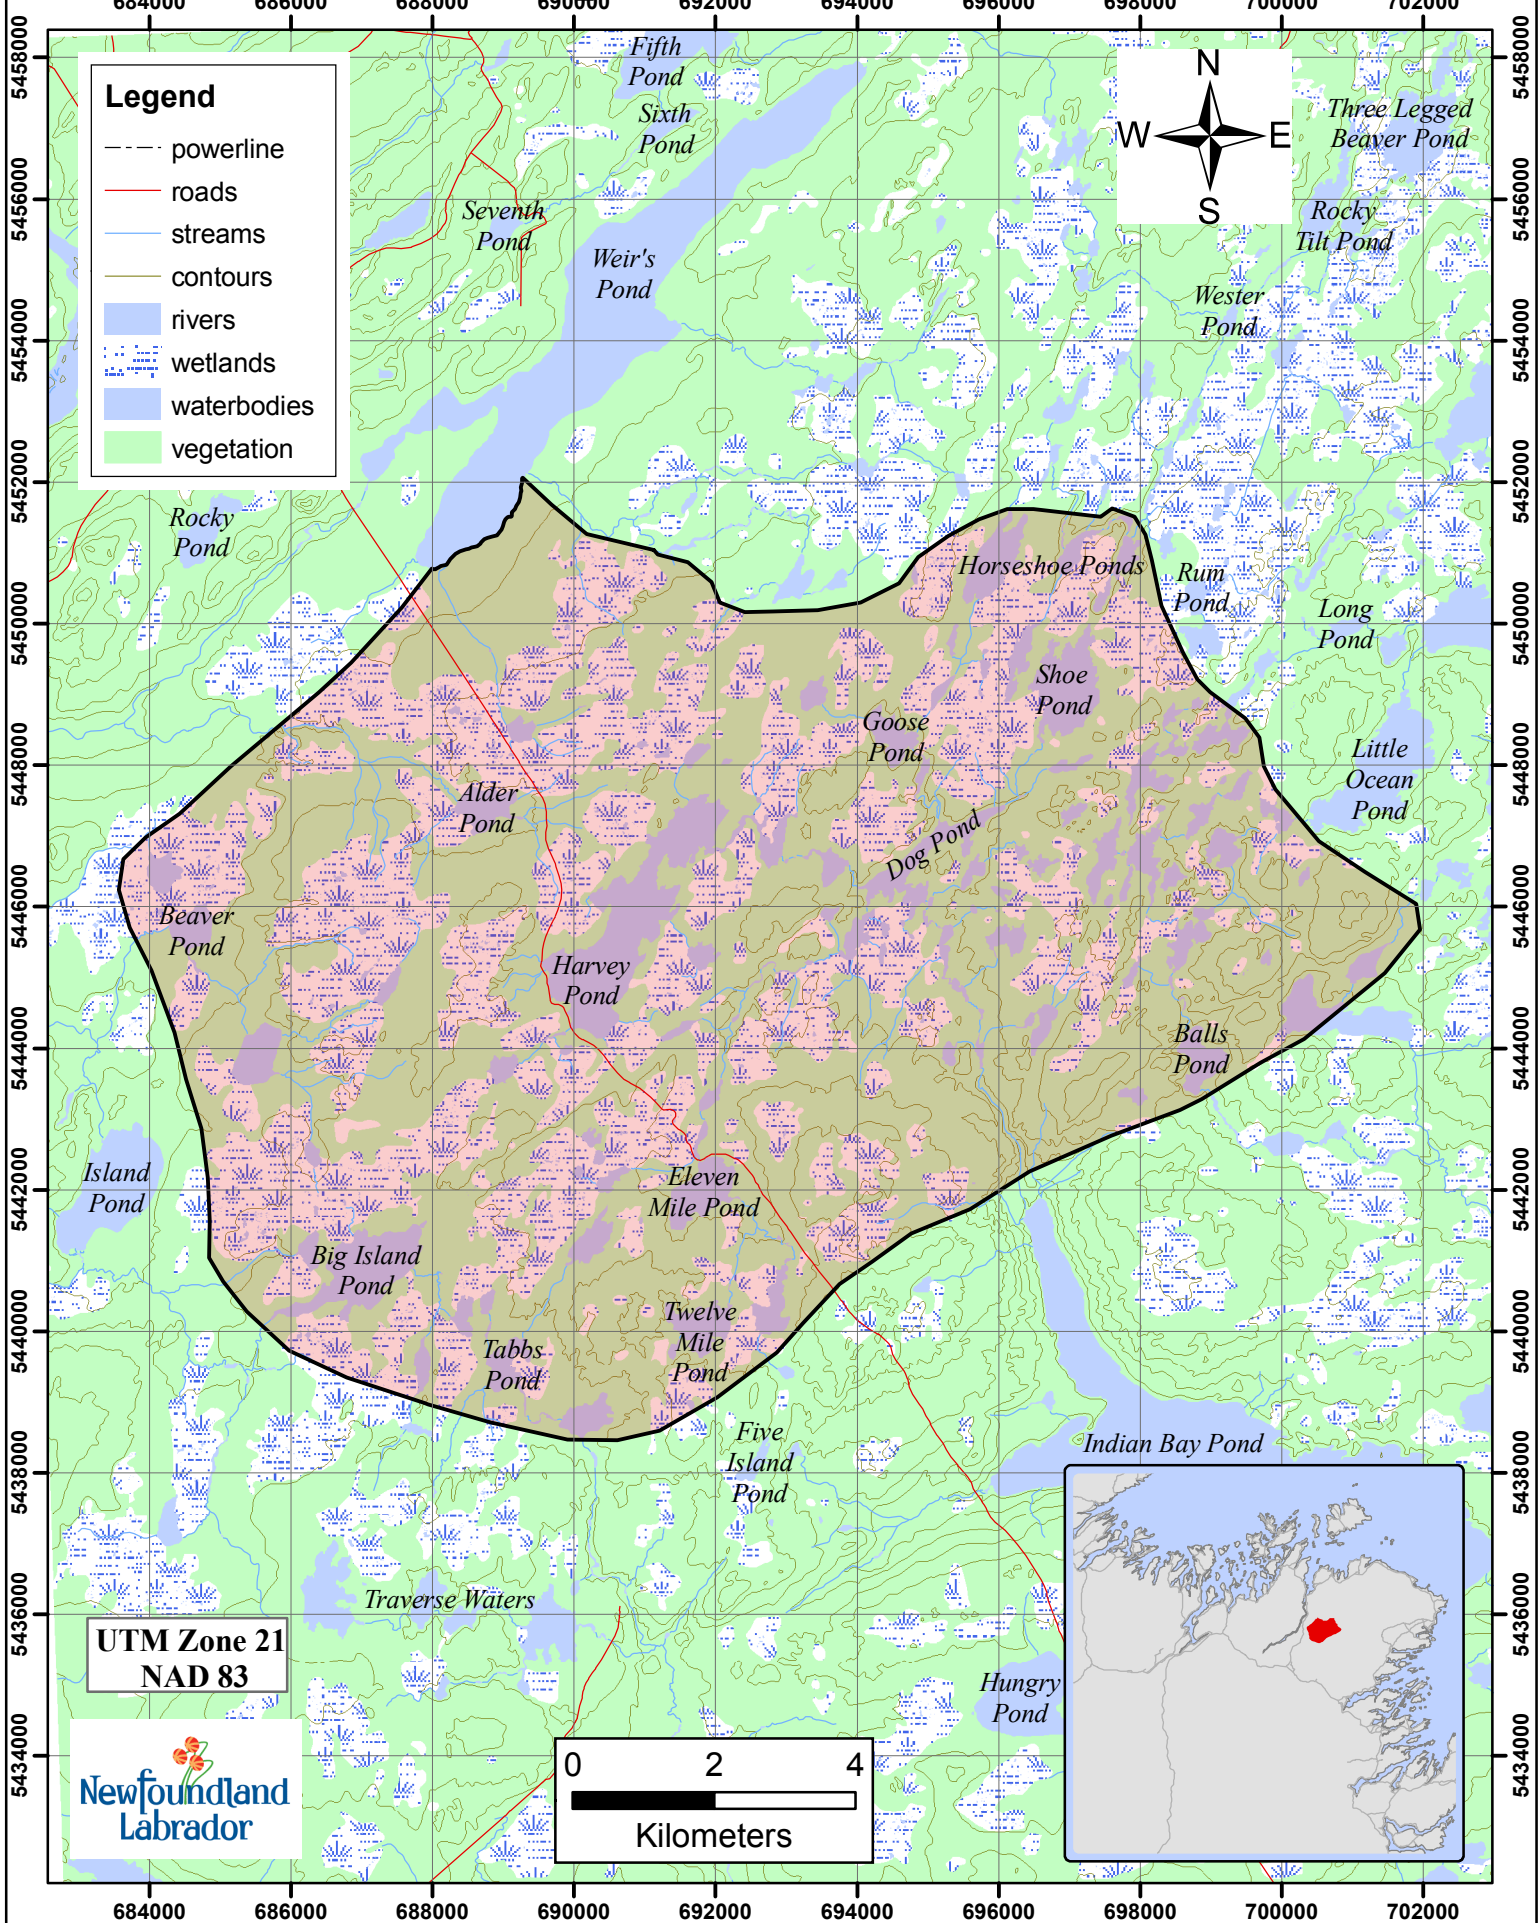

# Beaver Trapline 164 Fur Zone 6

- Legend**
- powerline
  - roads
  - streams
  - contours
  - rivers
  - wetlands
  - waterbodies
  - vegetation

UTM Zone 21  
NAD 83