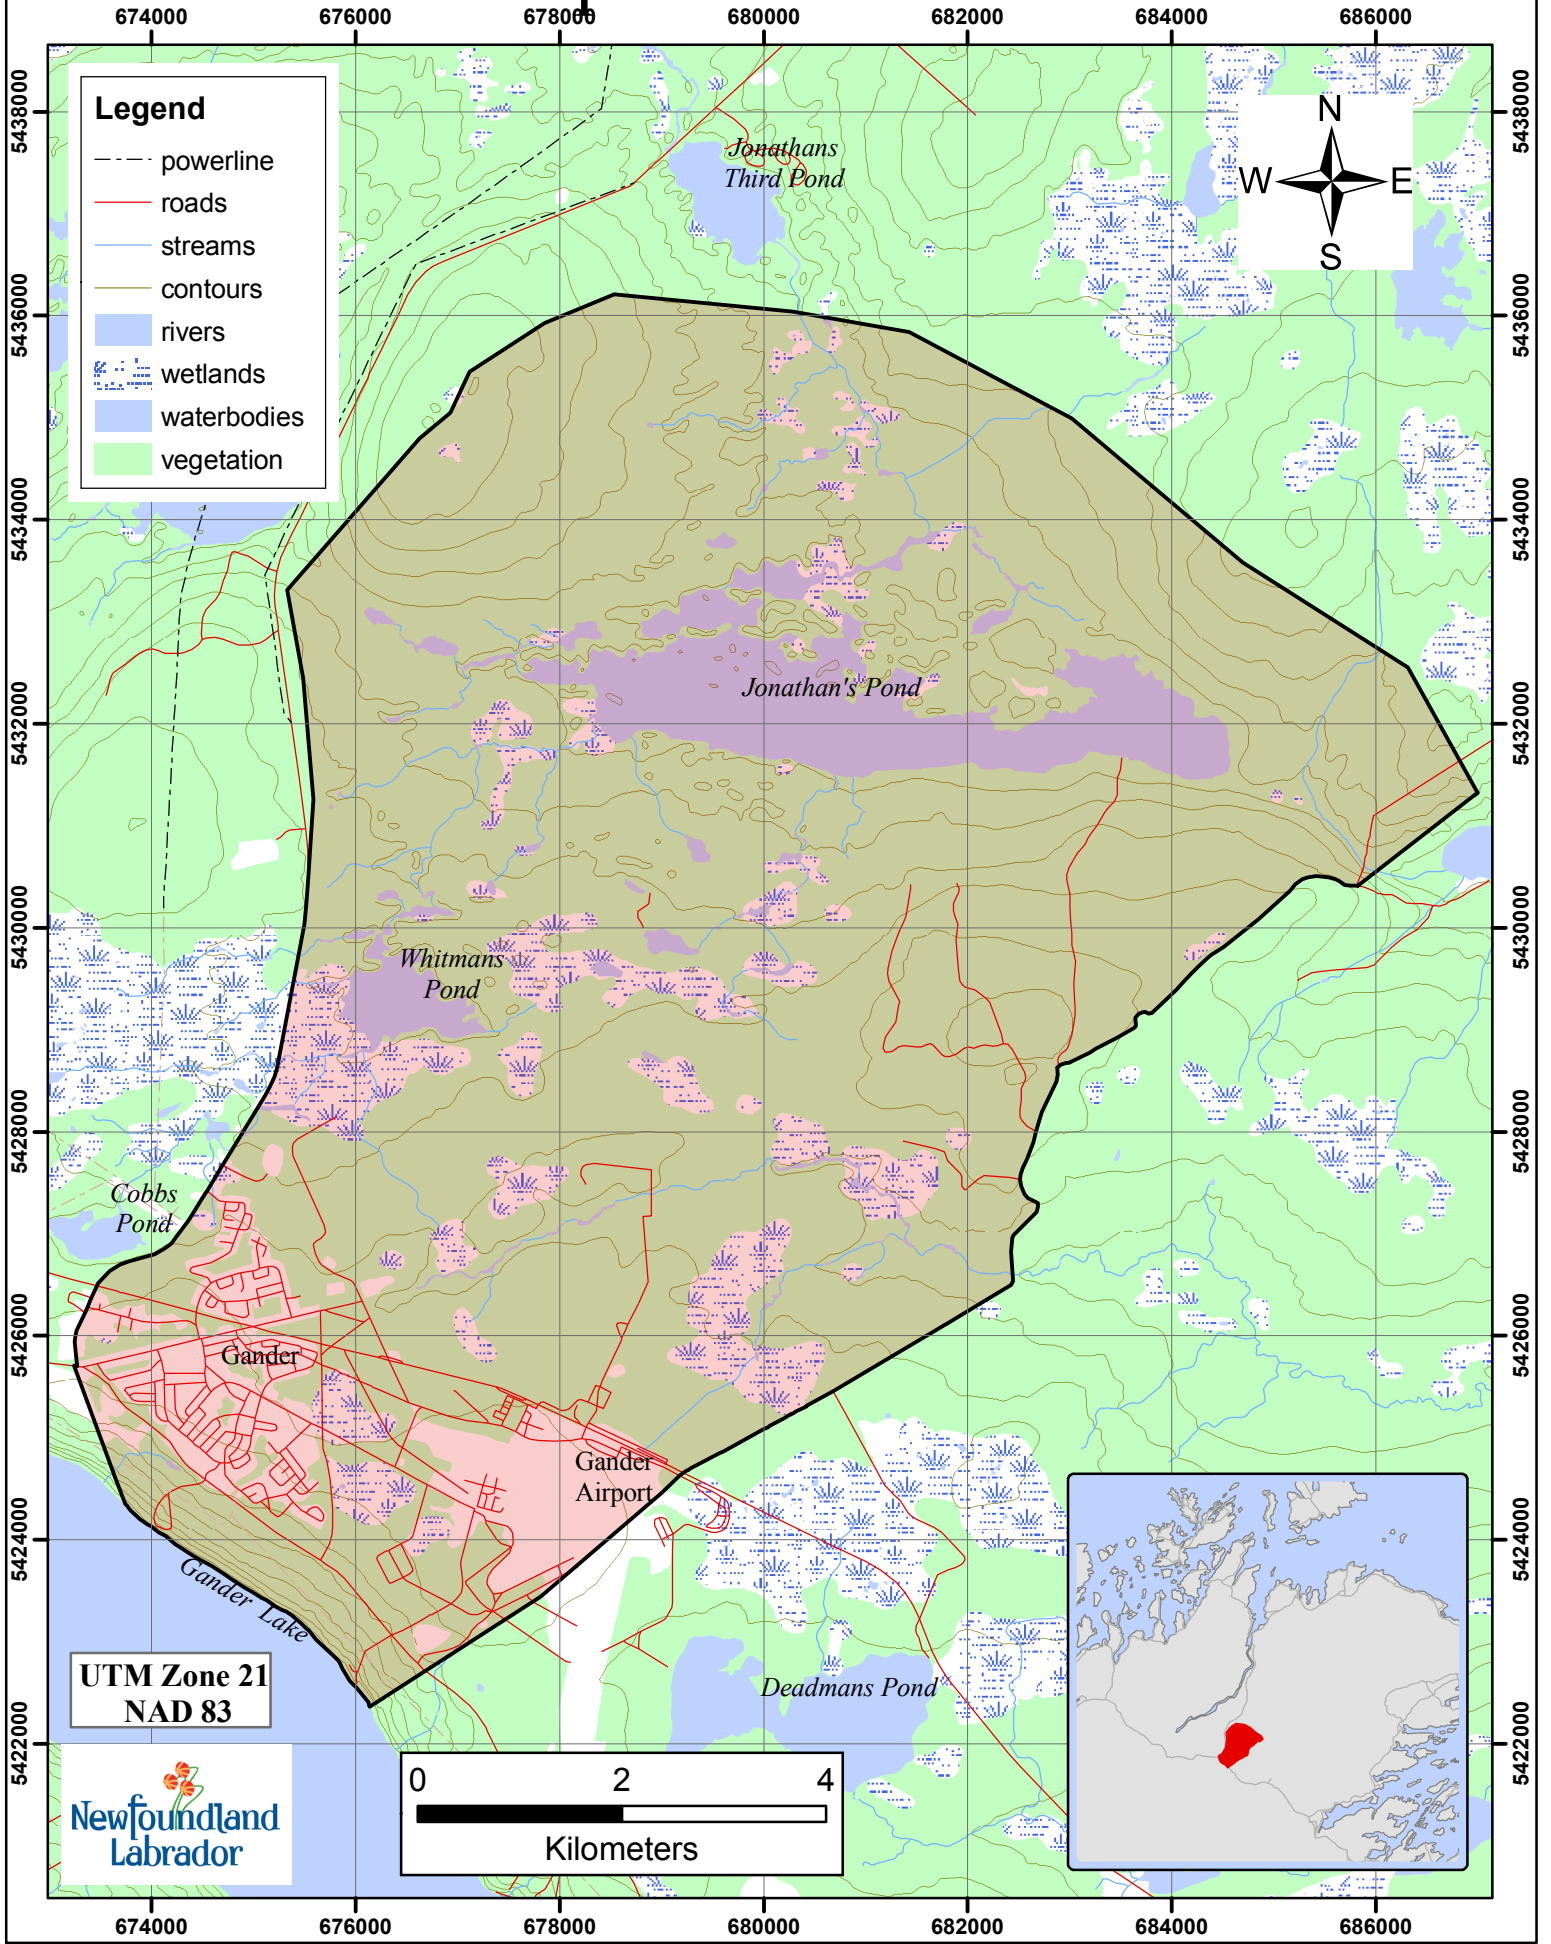

Beaver Trapline 177 Fur Zone 6

- Legend**
- powerline
 - roads
 - streams
 - contours
 - rivers
 - wetlands
 - waterbodies
 - vegetation

UTM Zone 21
NAD 83