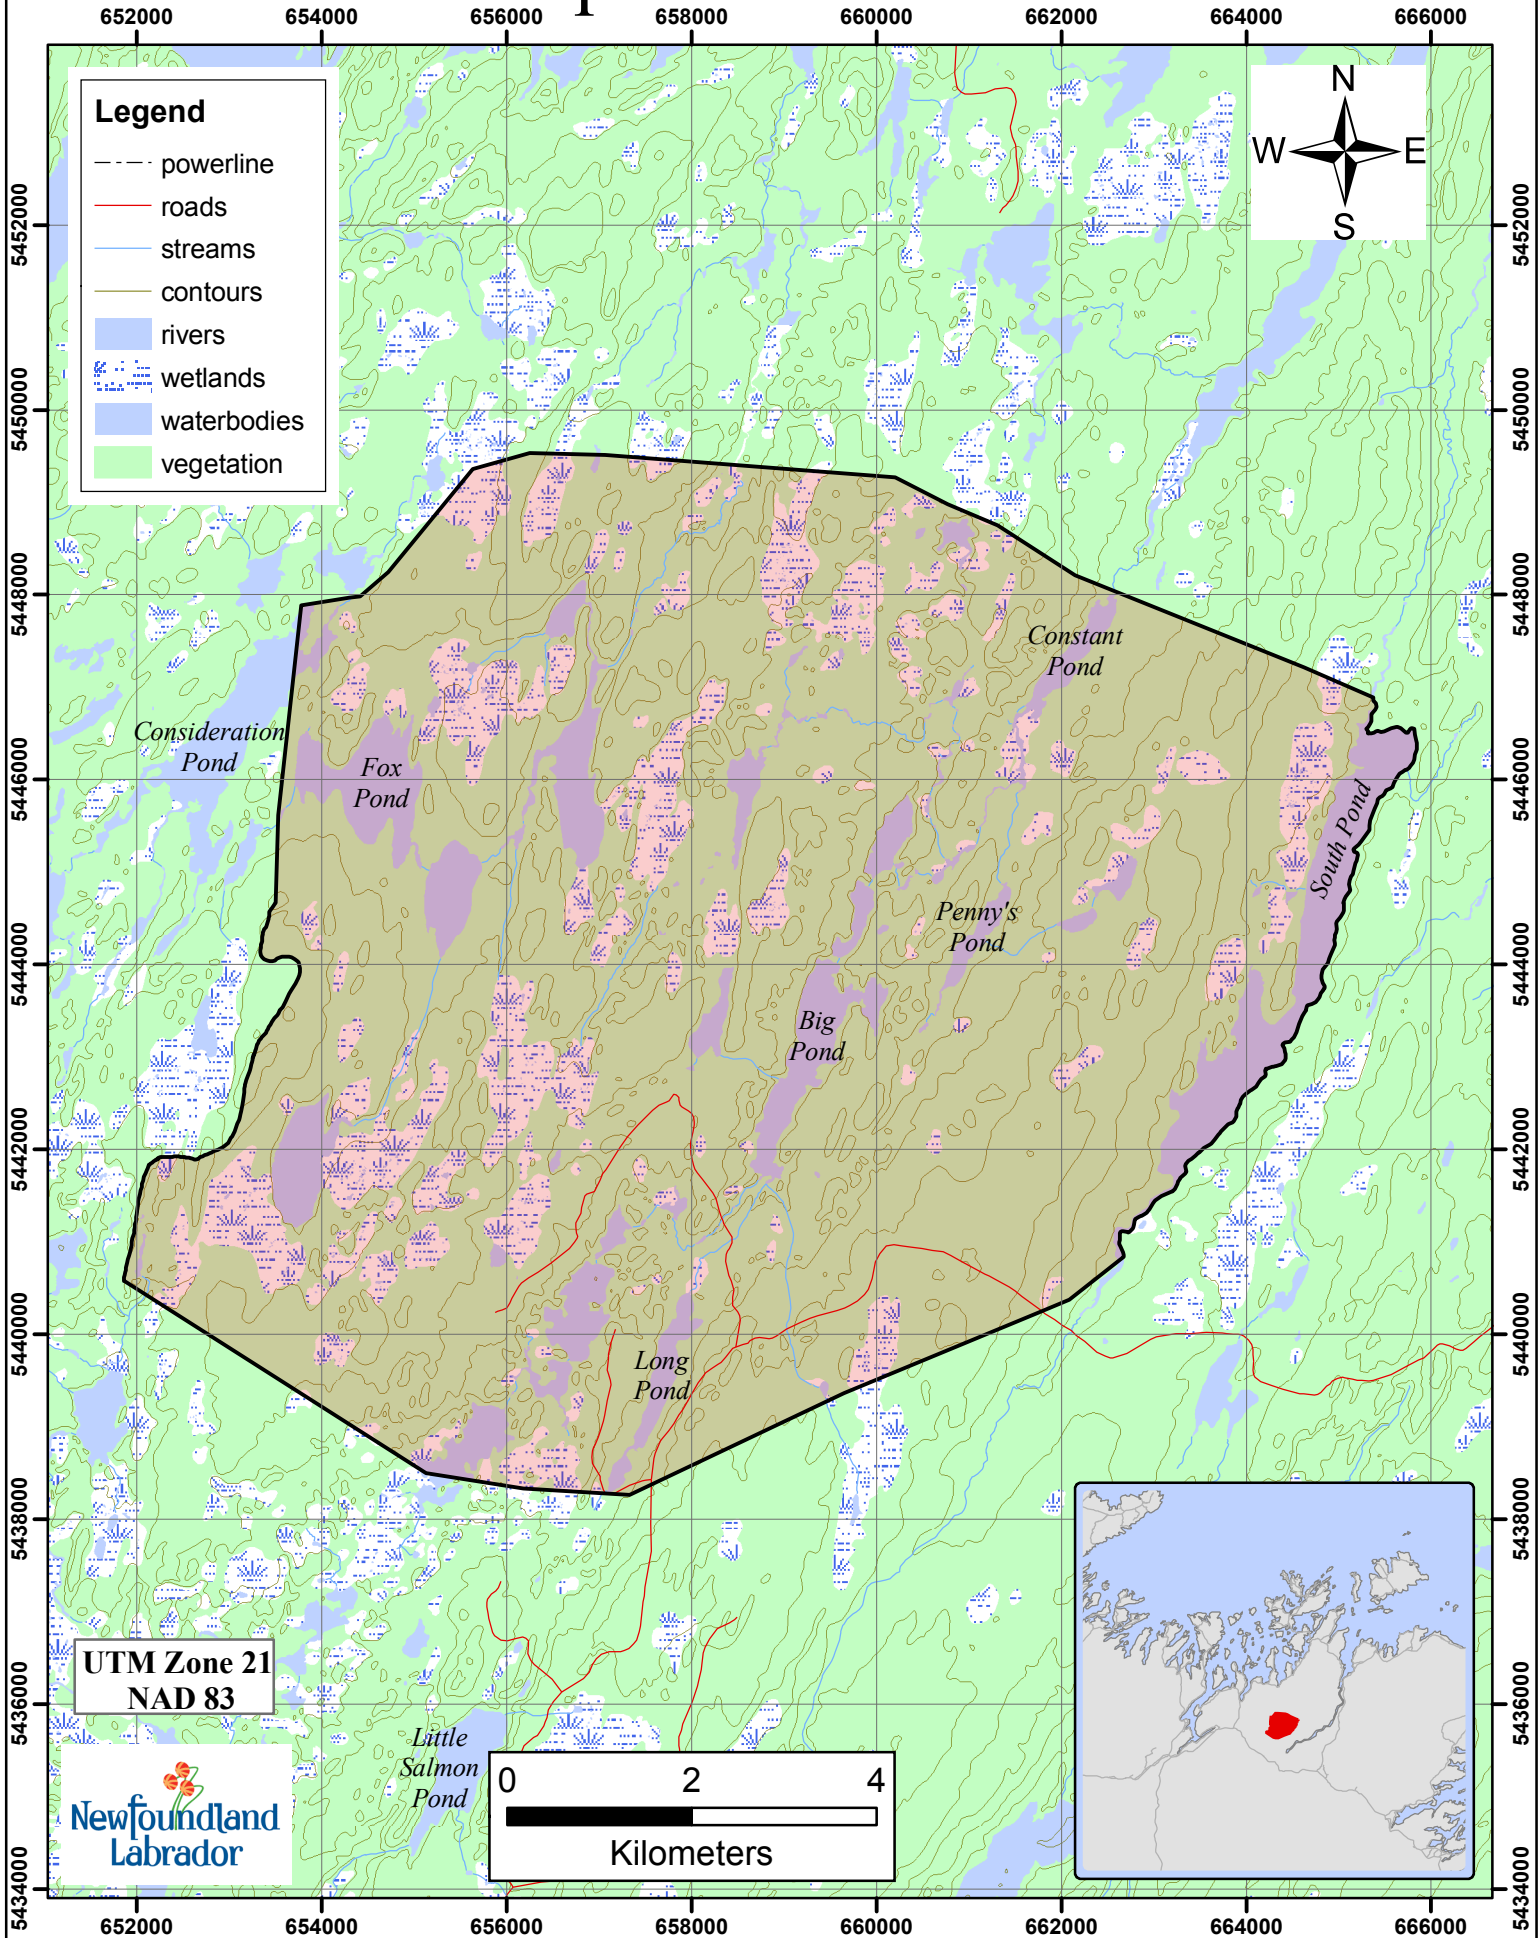

Beaver Trapline 205 Fur Zone 6

Legend

- powerline
- roads
- streams
- contours
- rivers
- ▨ wetlands
- waterbodies
- vegetation

UTM Zone 21
NAD 83