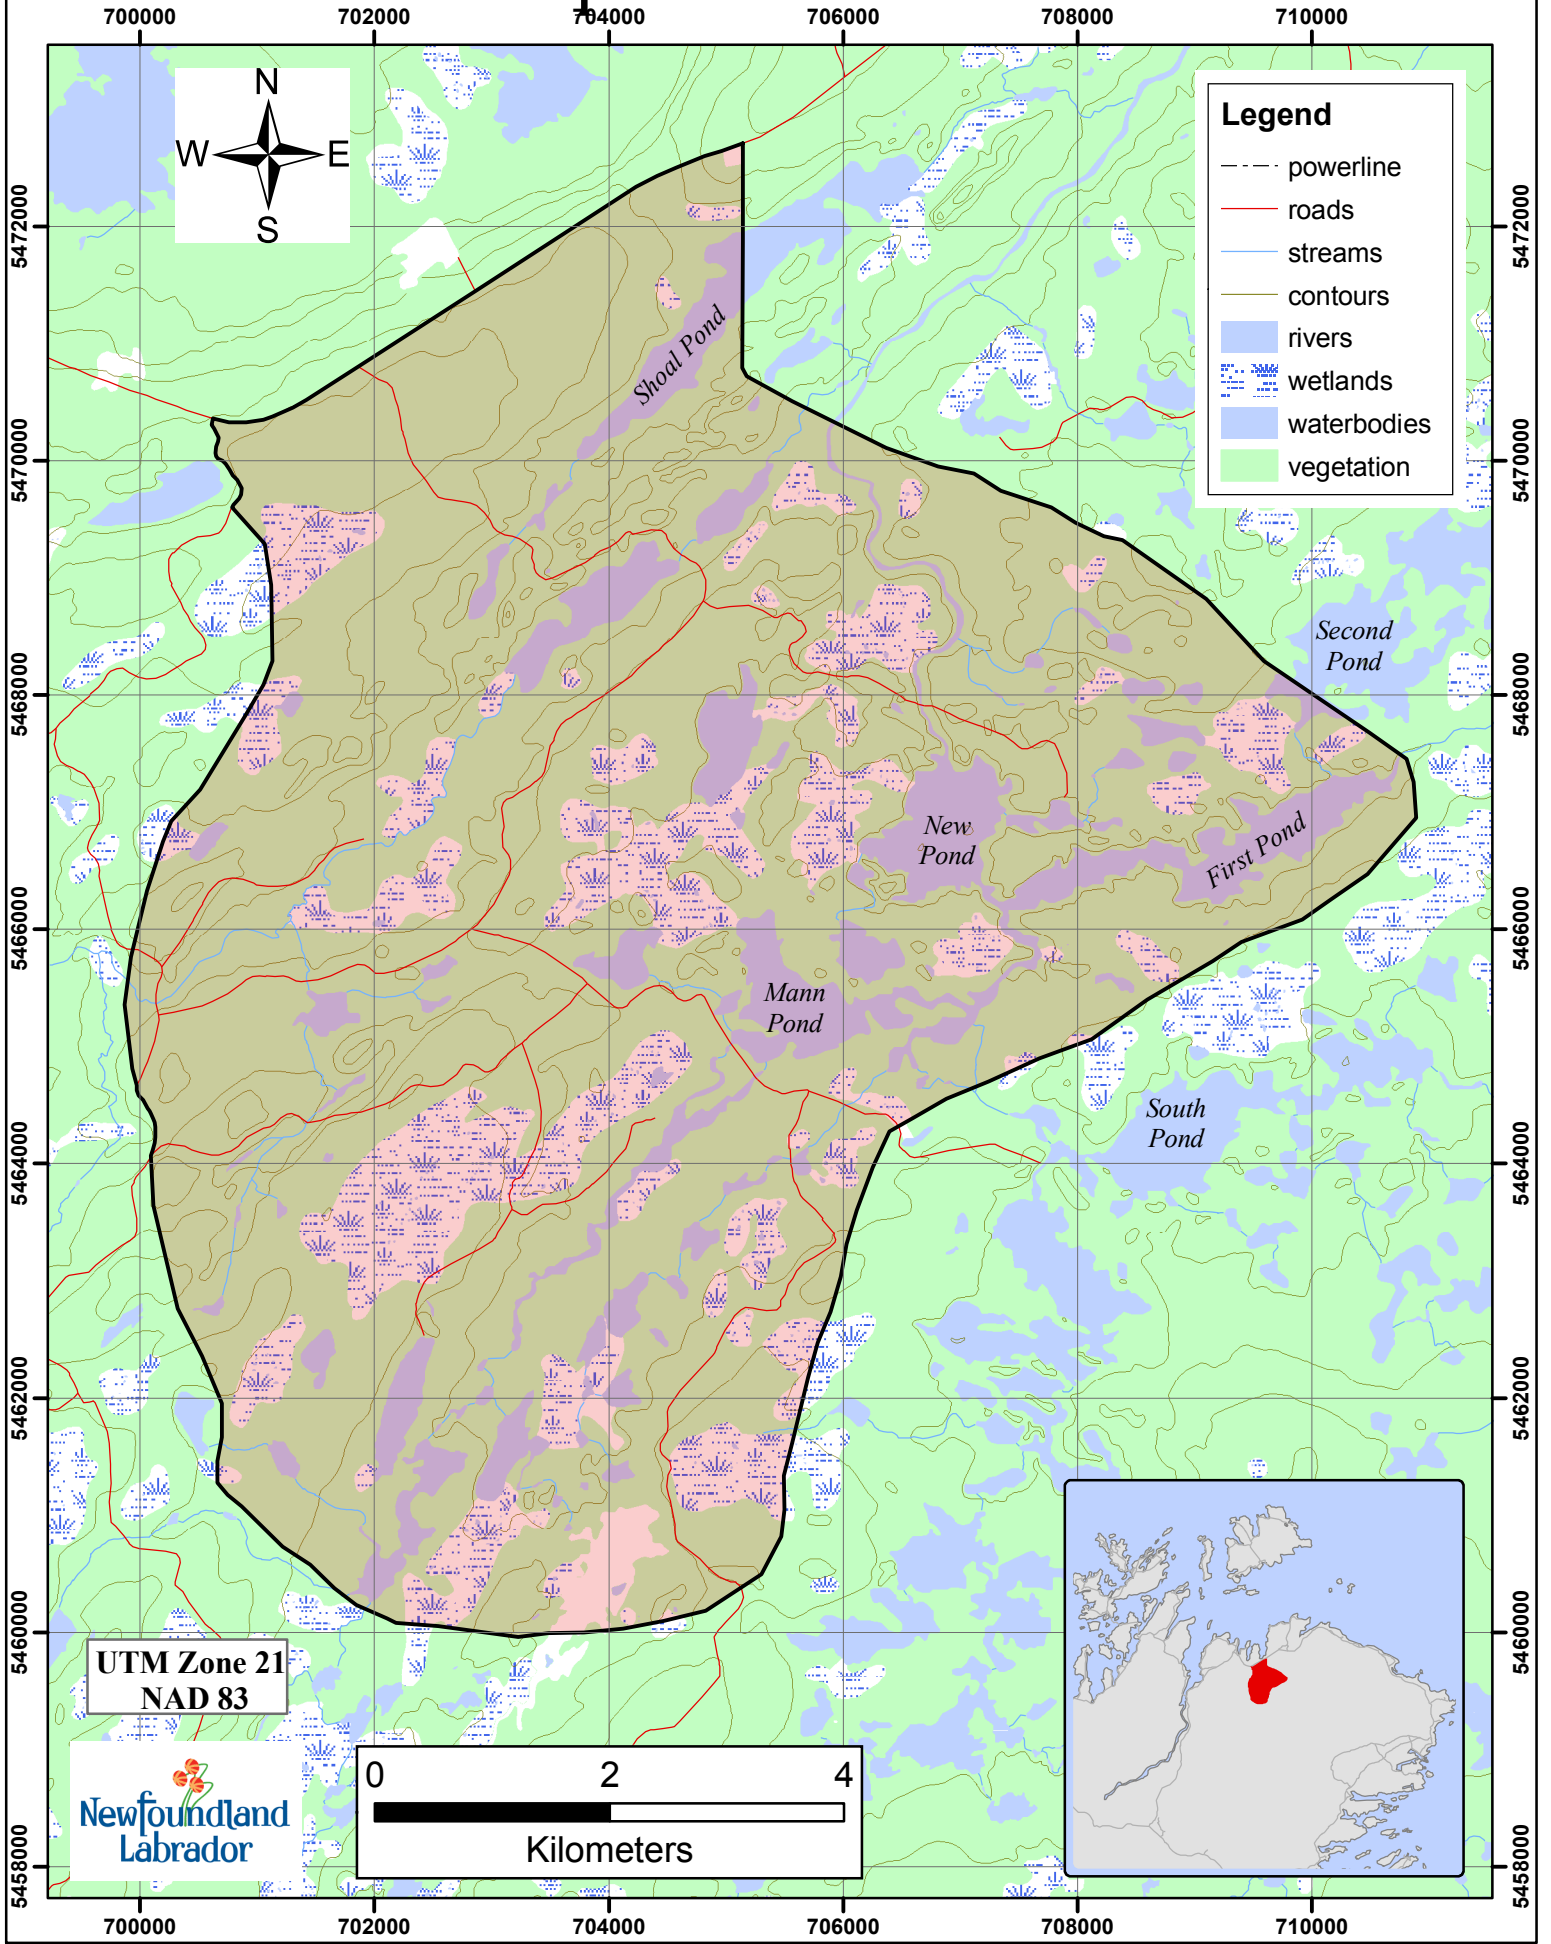

Beaver Trapline 220 Fur Zone 6

Legend

- powerline
- roads
- streams
- contours
- rivers
- wetlands
- waterbodies
- vegetation

UTM Zone 21
NAD 83