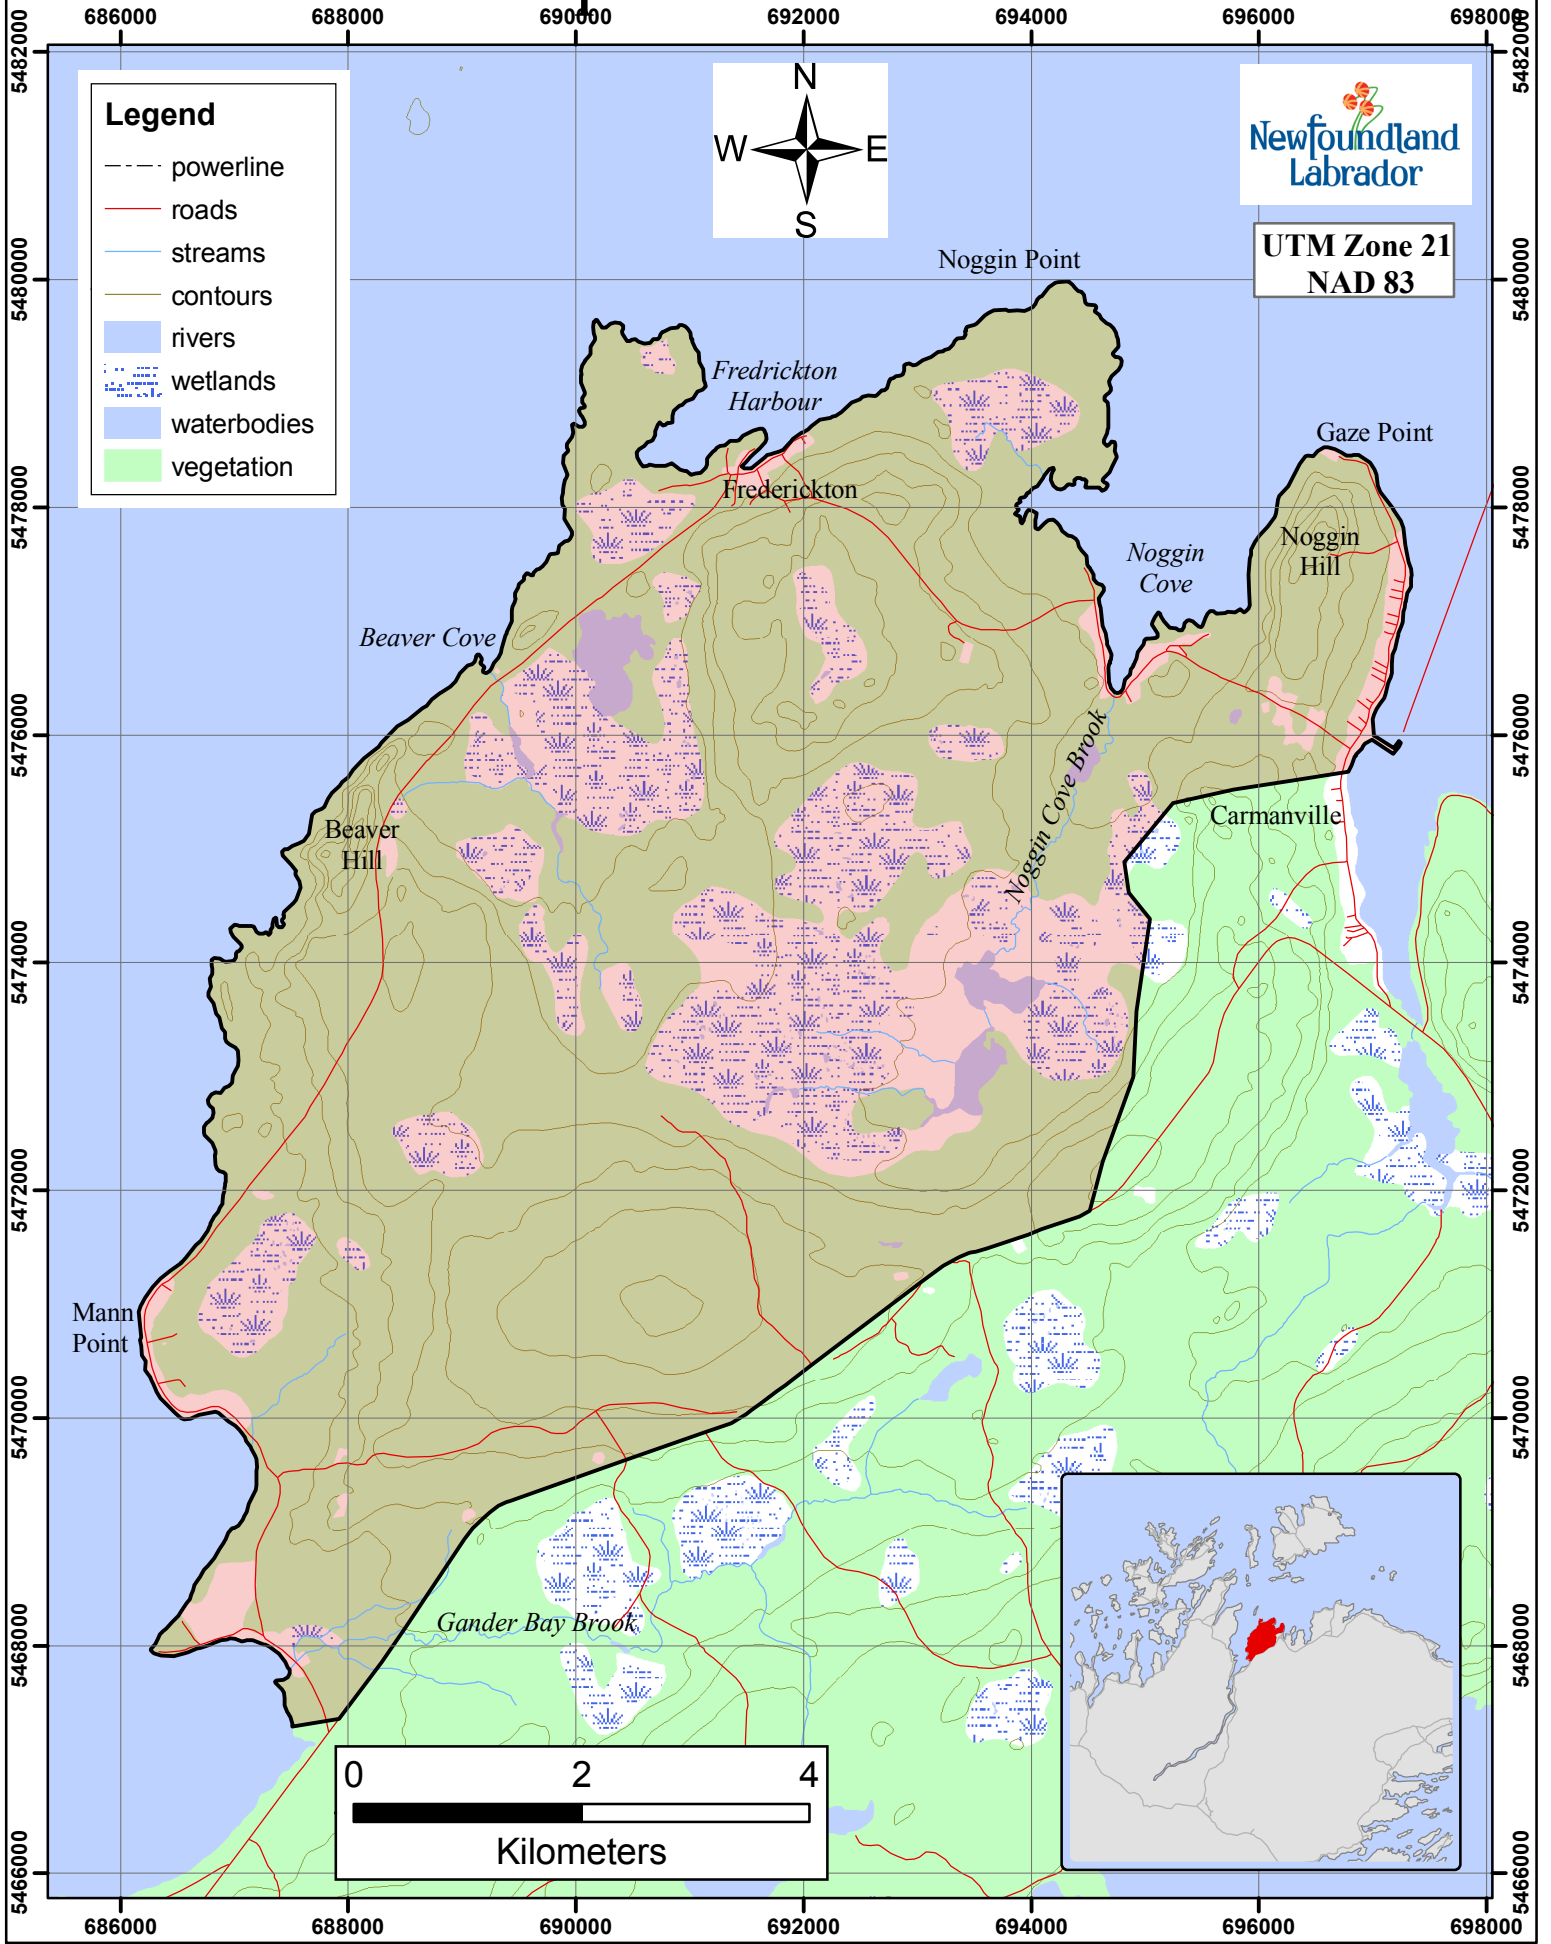

Beaver Trapline 224 Fur Zone 6

Legend

- powerline
- roads
- streams
- contours
- rivers
- wetlands
- waterbodies
- vegetation

UTM Zone 21
NAD 83