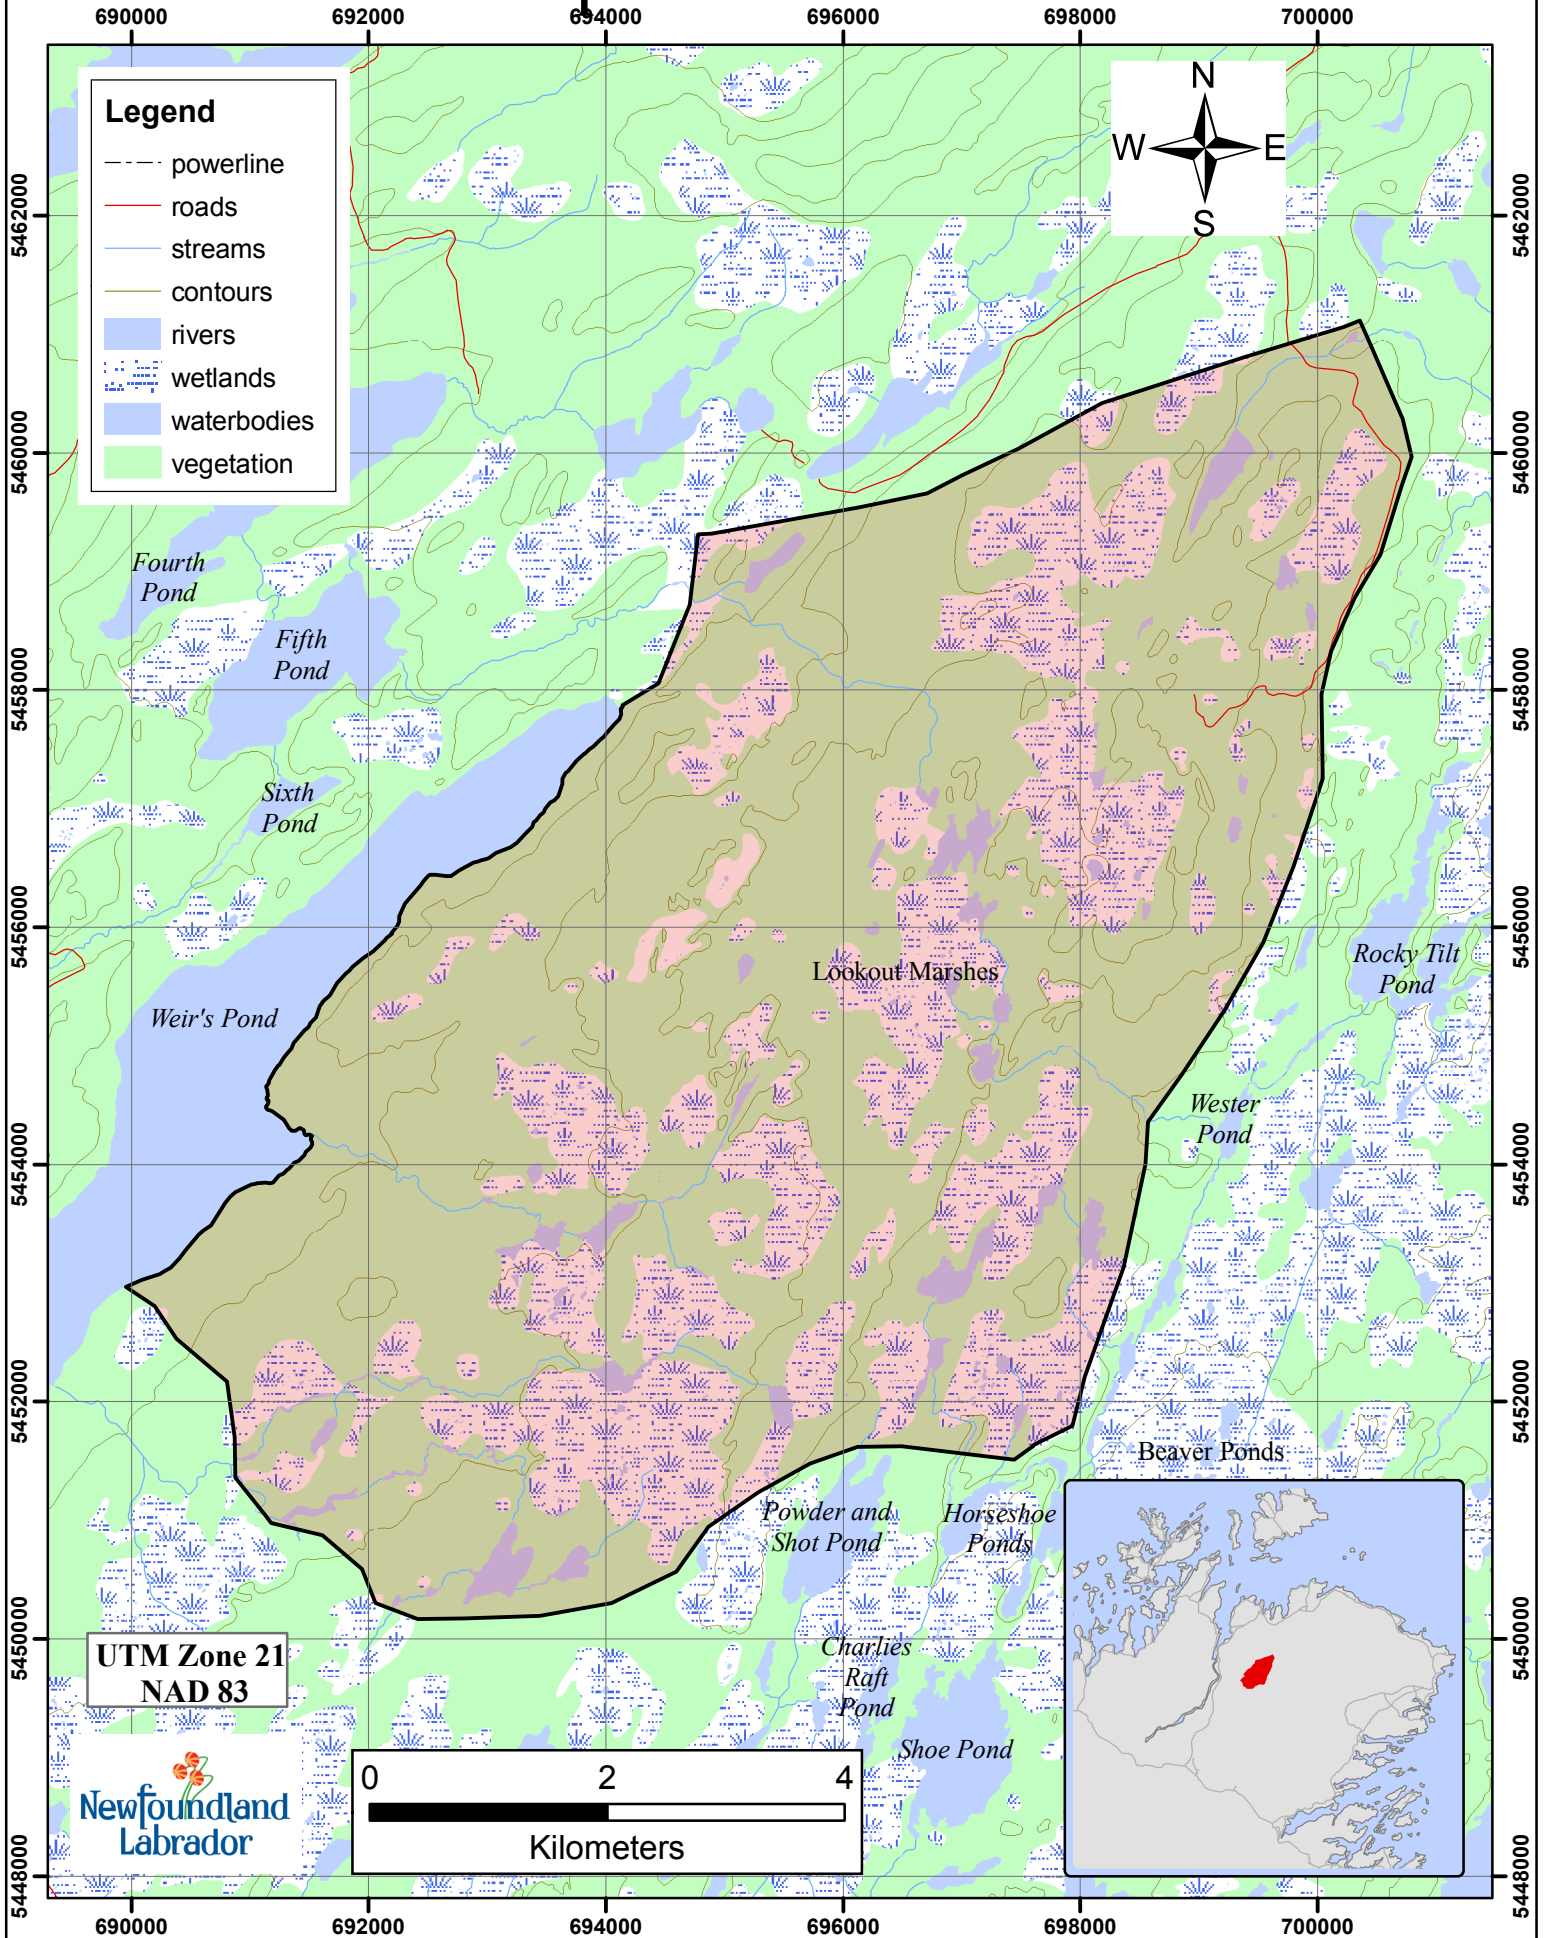

Beaver Trapline 225 Fur Zone 6

Legend

- powerline
- roads
- streams
- contours
- rivers
- ▨ wetlands
- waterbodies
- vegetation

UTM Zone 21
NAD 83