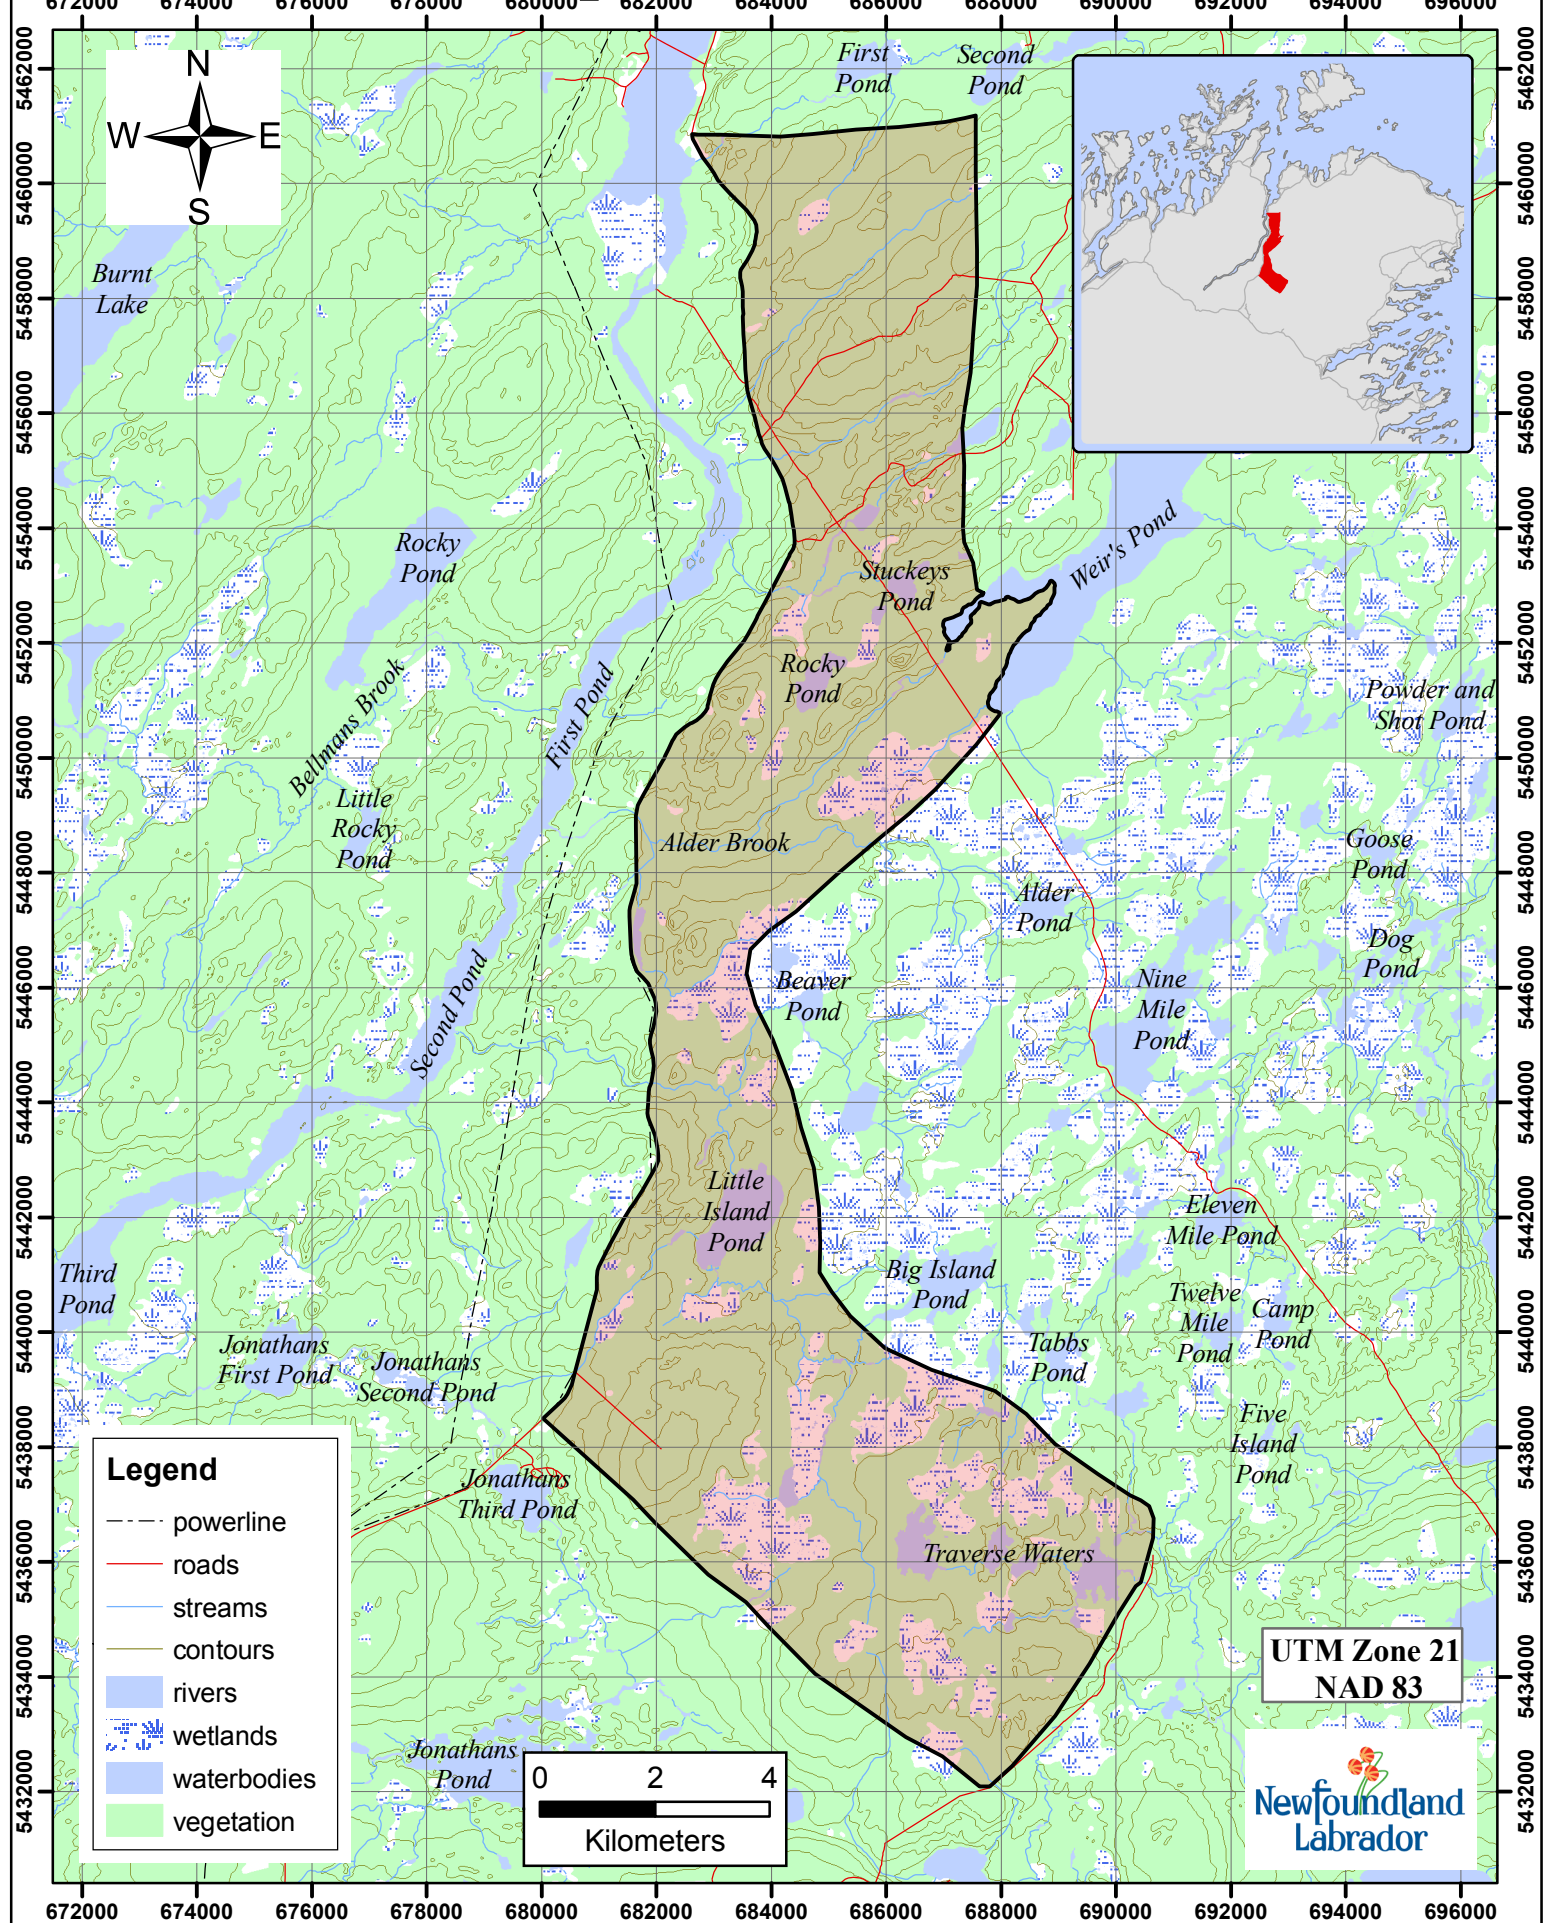

Beaver Trapline 256 Fur Zone 6

- Legend**
- powerline
 - roads
 - streams
 - contours
 - rivers
 - wetlands
 - waterbodies
 - vegetation

UTM Zone 21
NAD 83