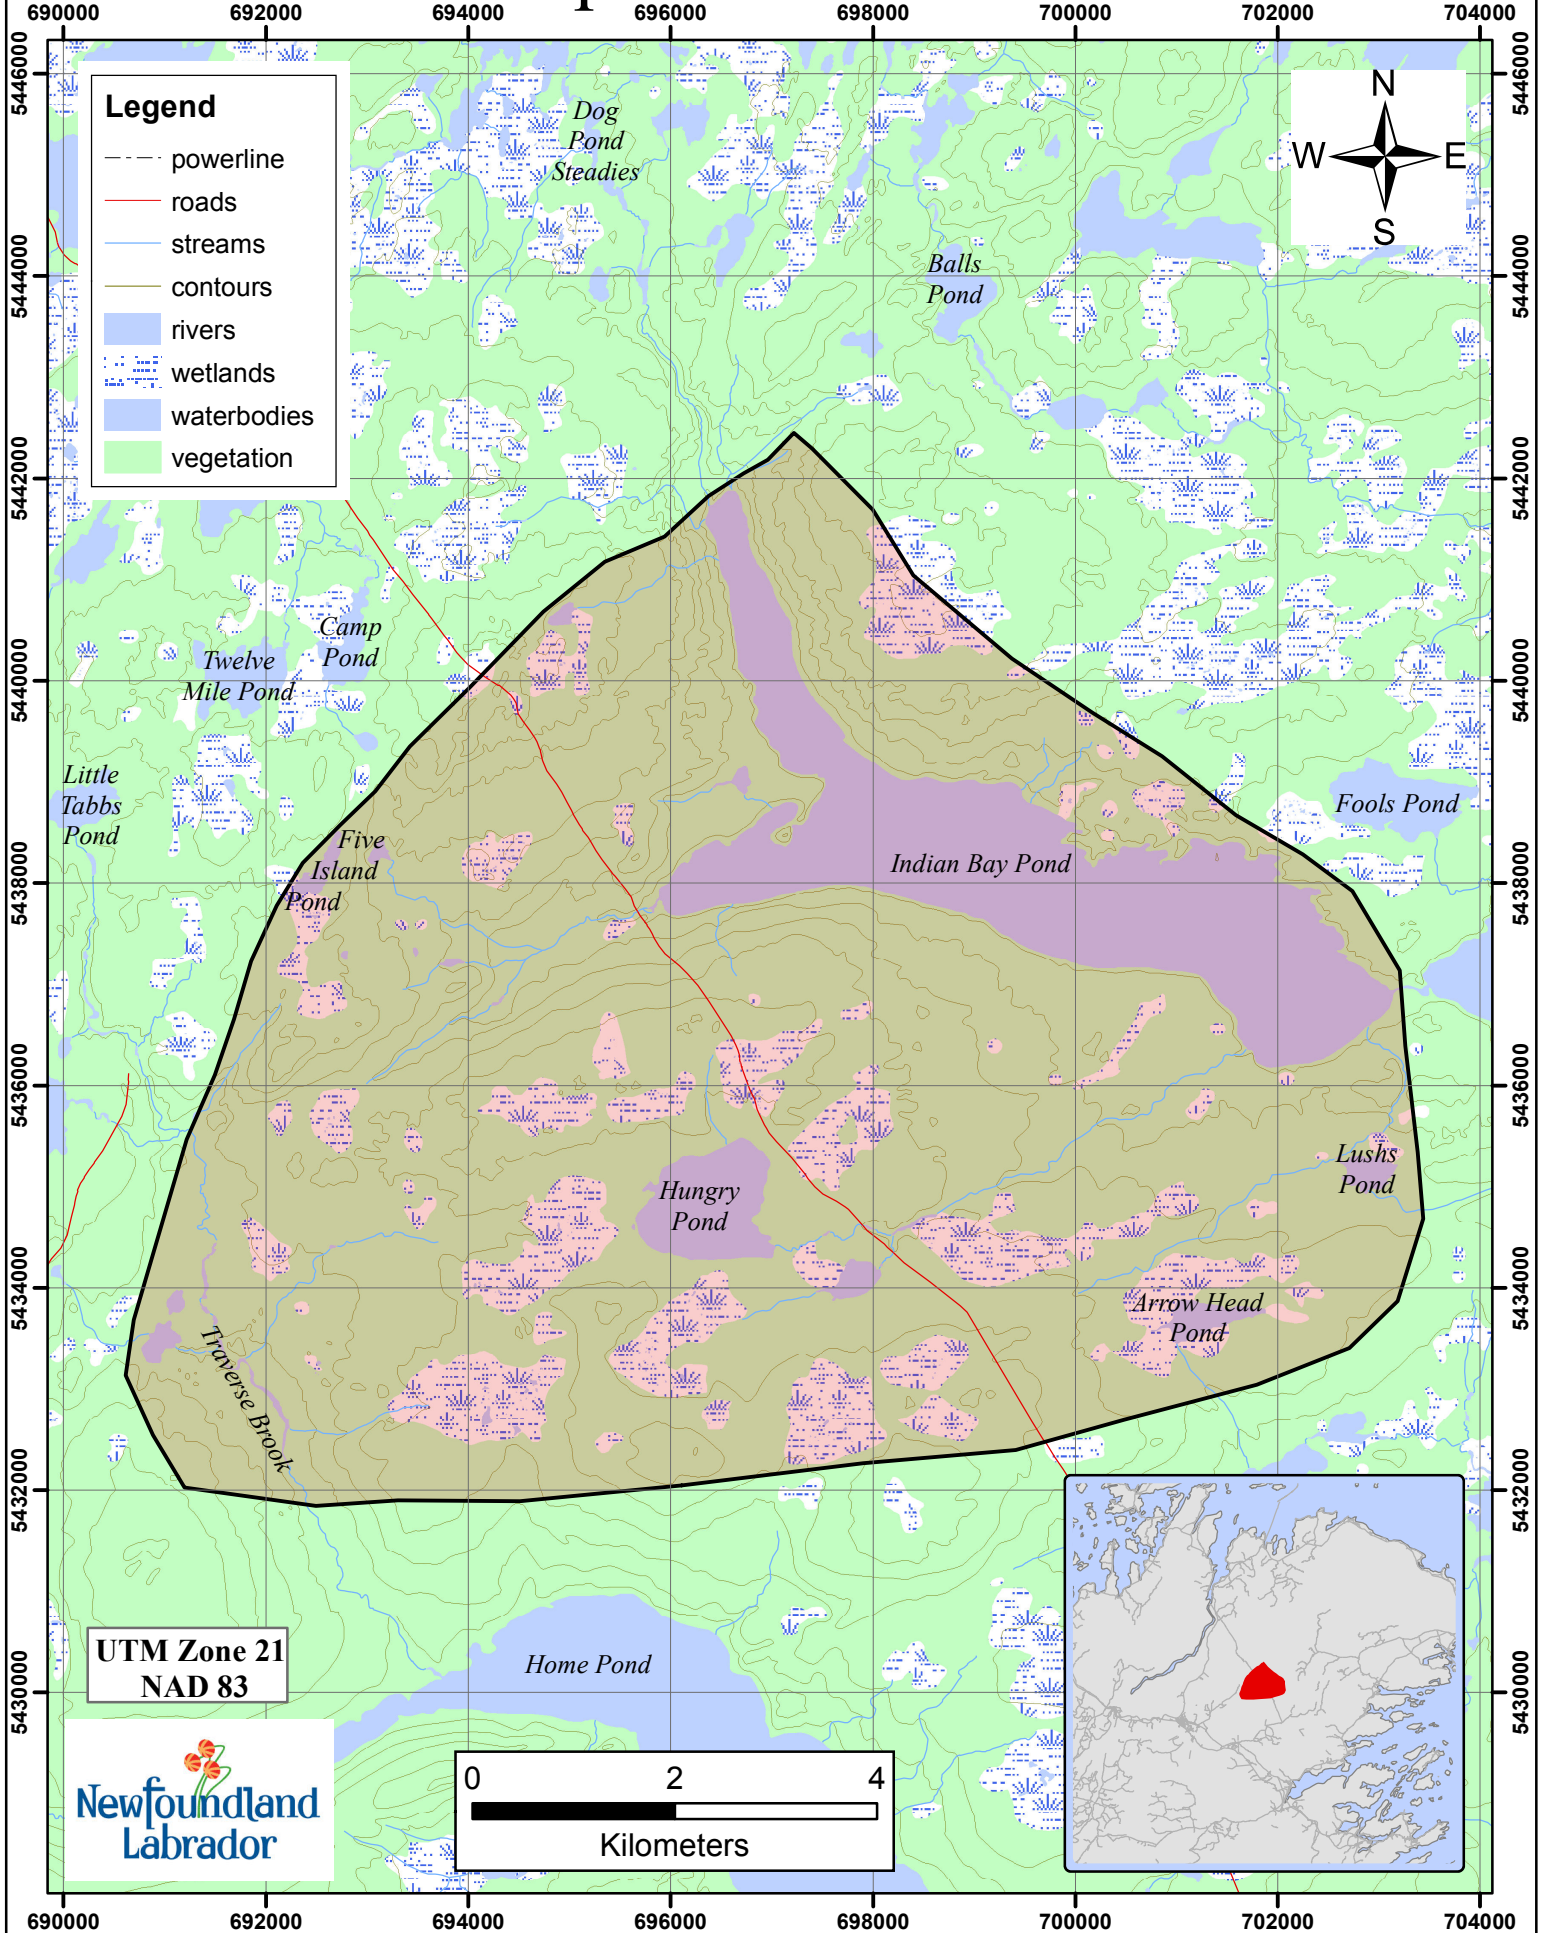

Beaver Trapline 257 Fur Zone 6

- Legend**
- powerline
 - roads
 - streams
 - contours
 - rivers
 - wetlands
 - waterbodies
 - vegetation

UTM Zone 21
NAD 83