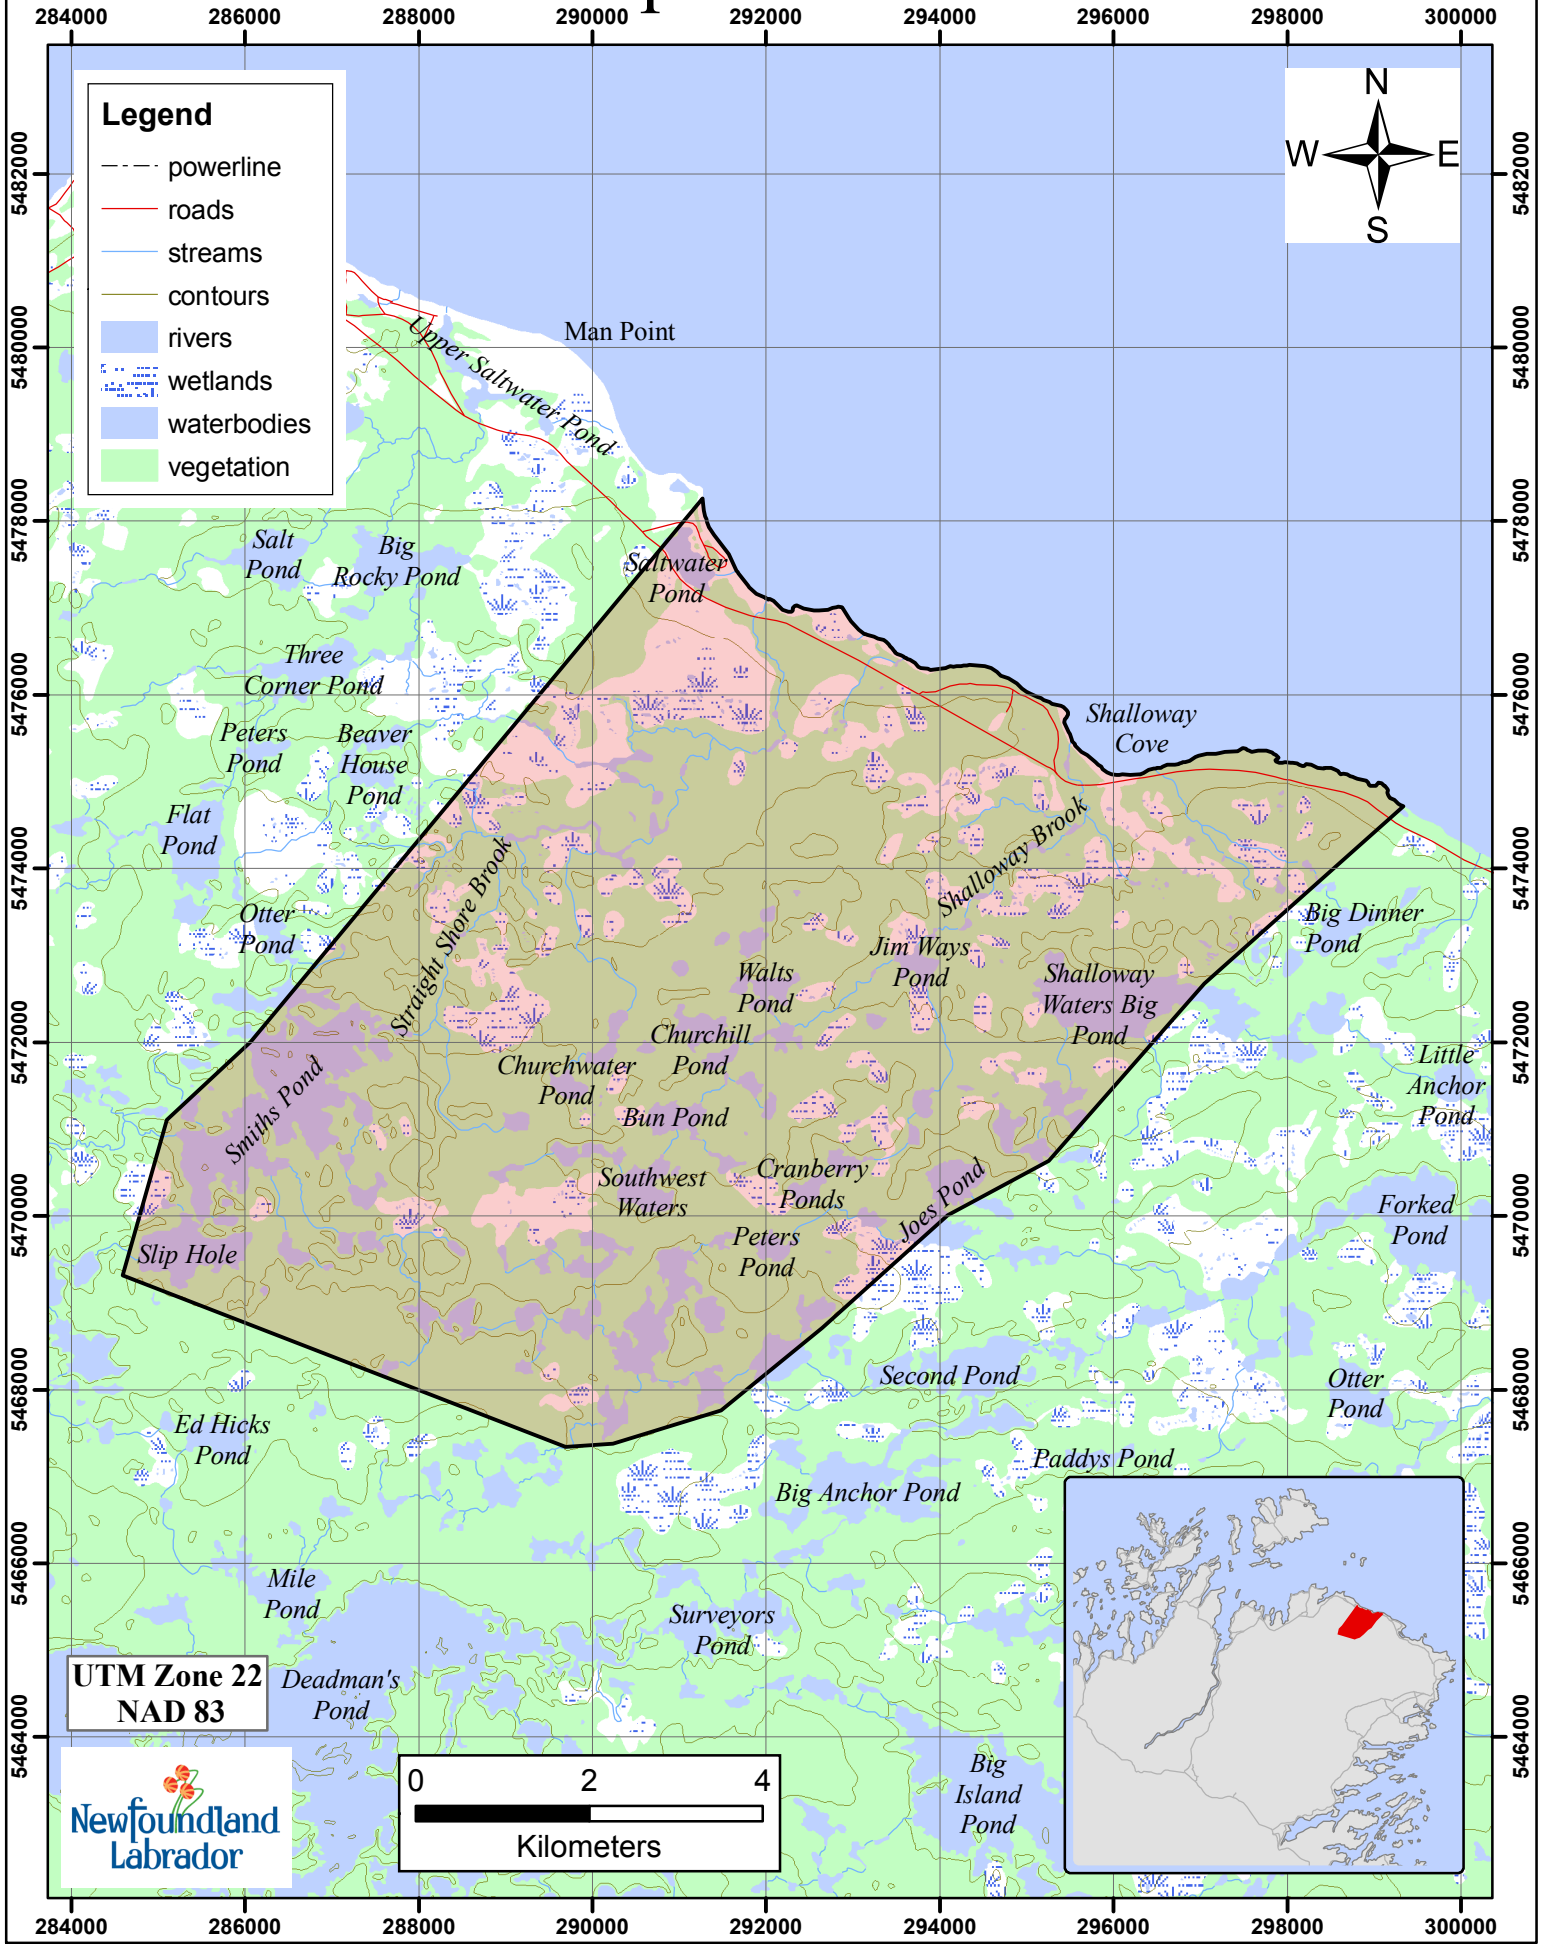

Beaver Trapline 79 Fur Zone 6

Legend

- powerline
- roads
- streams
- contours
- rivers
- wetlands
- waterbodies
- vegetation

UTM Zone 22
NAD 83