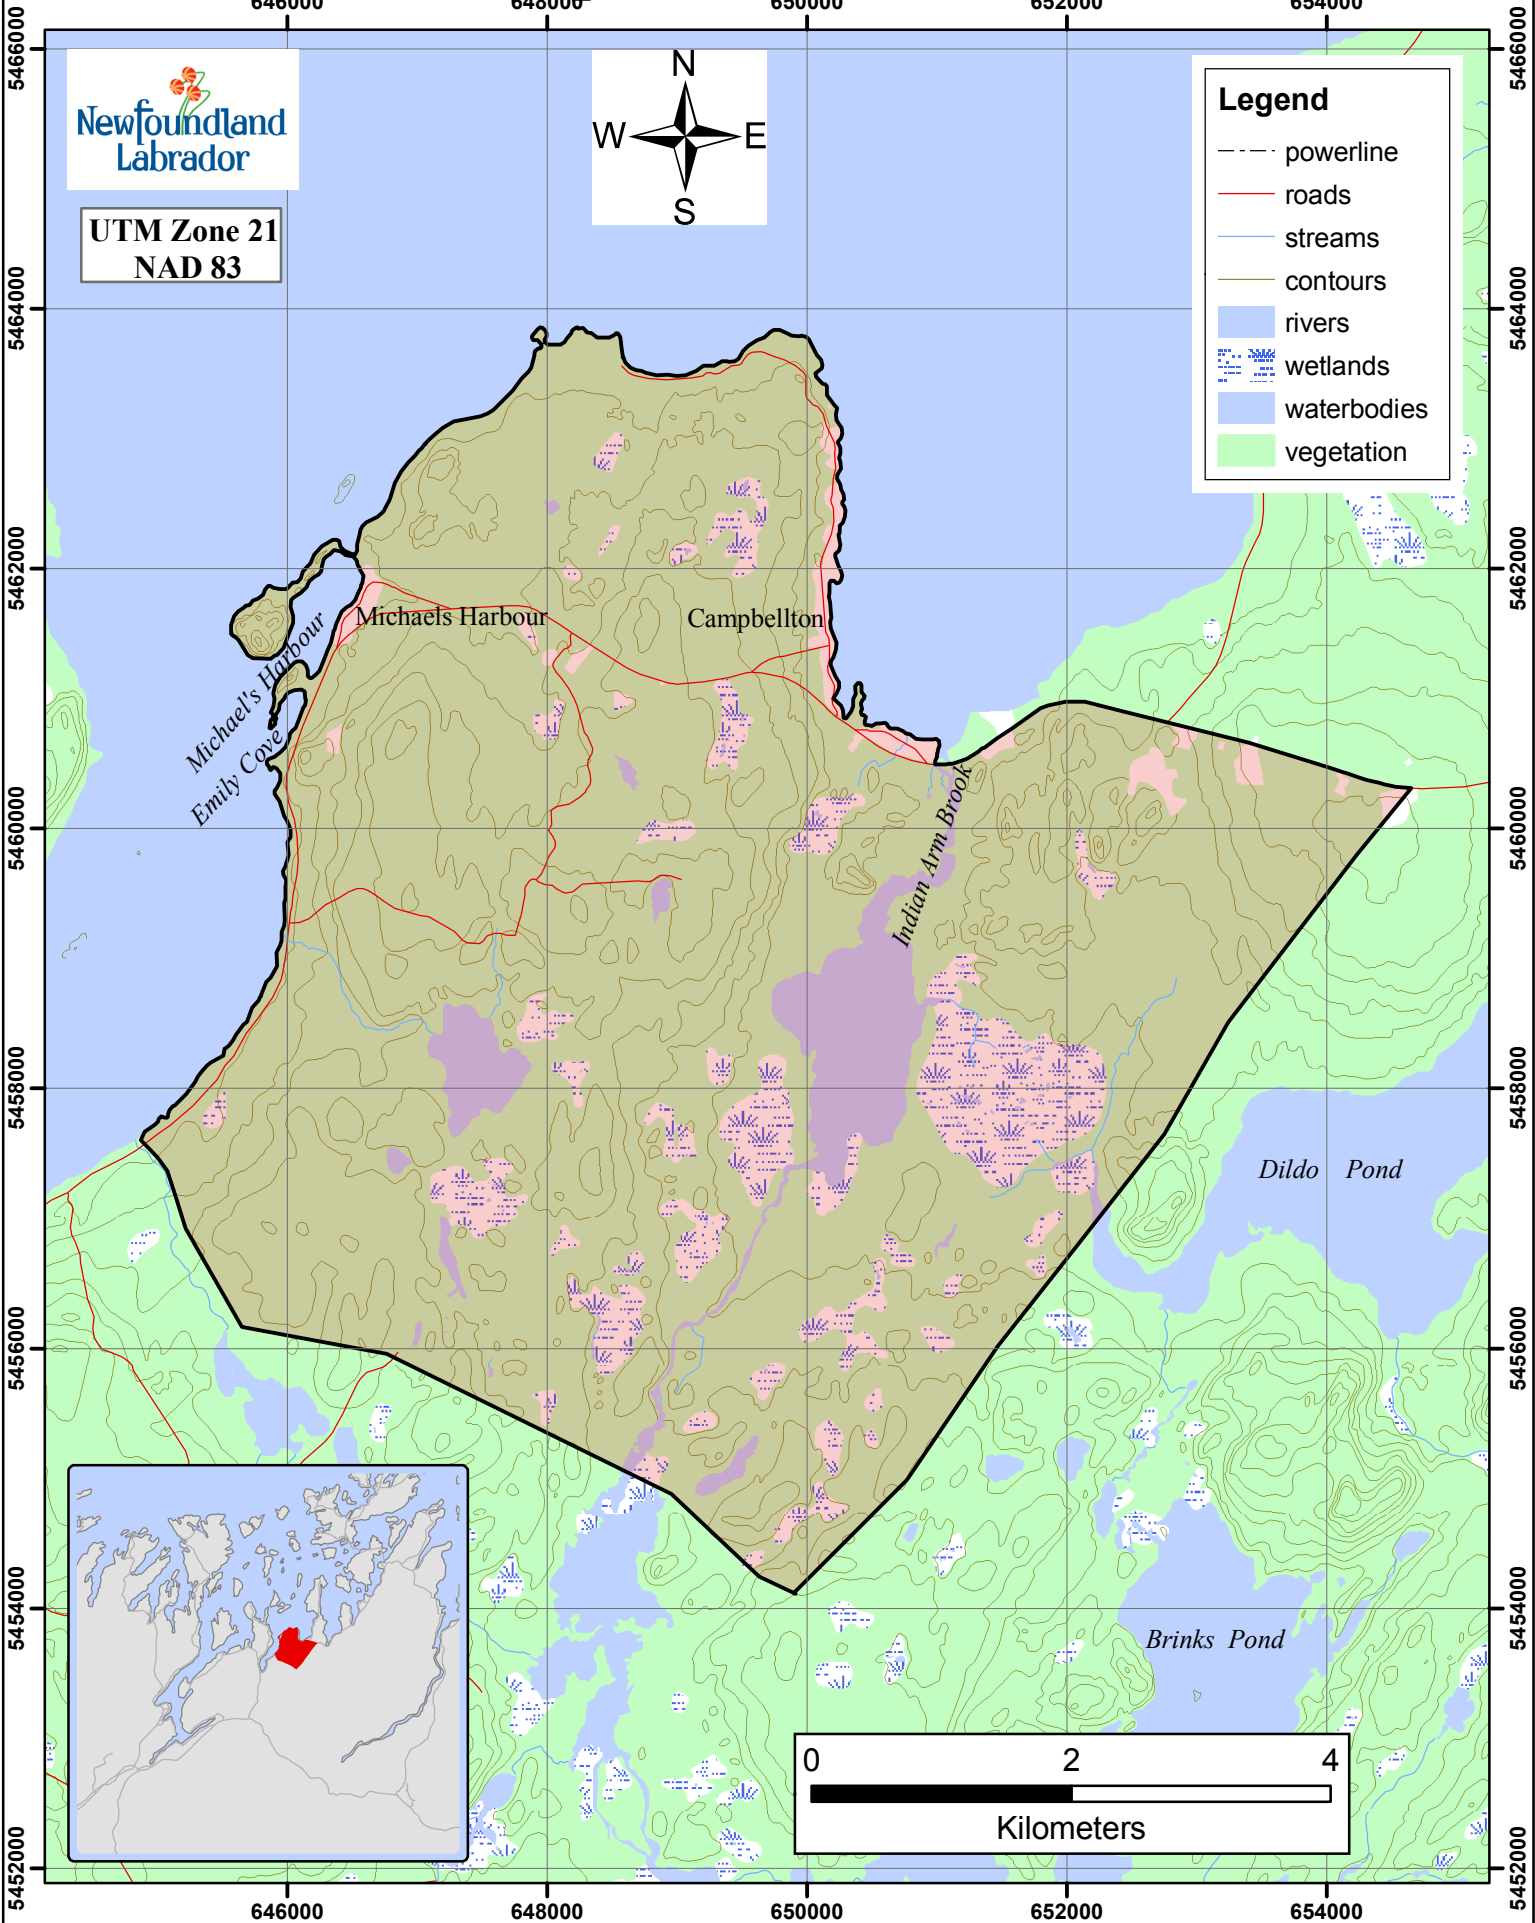

# Beaver Trapline 94 Fur Zone 6

646000 648000 650000 652000 654000

UTM Zone 21  
NAD 83

**Legend**

- powerline
- roads
- streams
- contours
- rivers
- ▒ wetlands
- waterbodies
- vegetation

Michael's Harbour  
Emily Cove

Michael's Harbour

Campbellton

Indian Arm Brook

Dildo Pond

Brinks Pond

646000 648000 650000 652000 654000