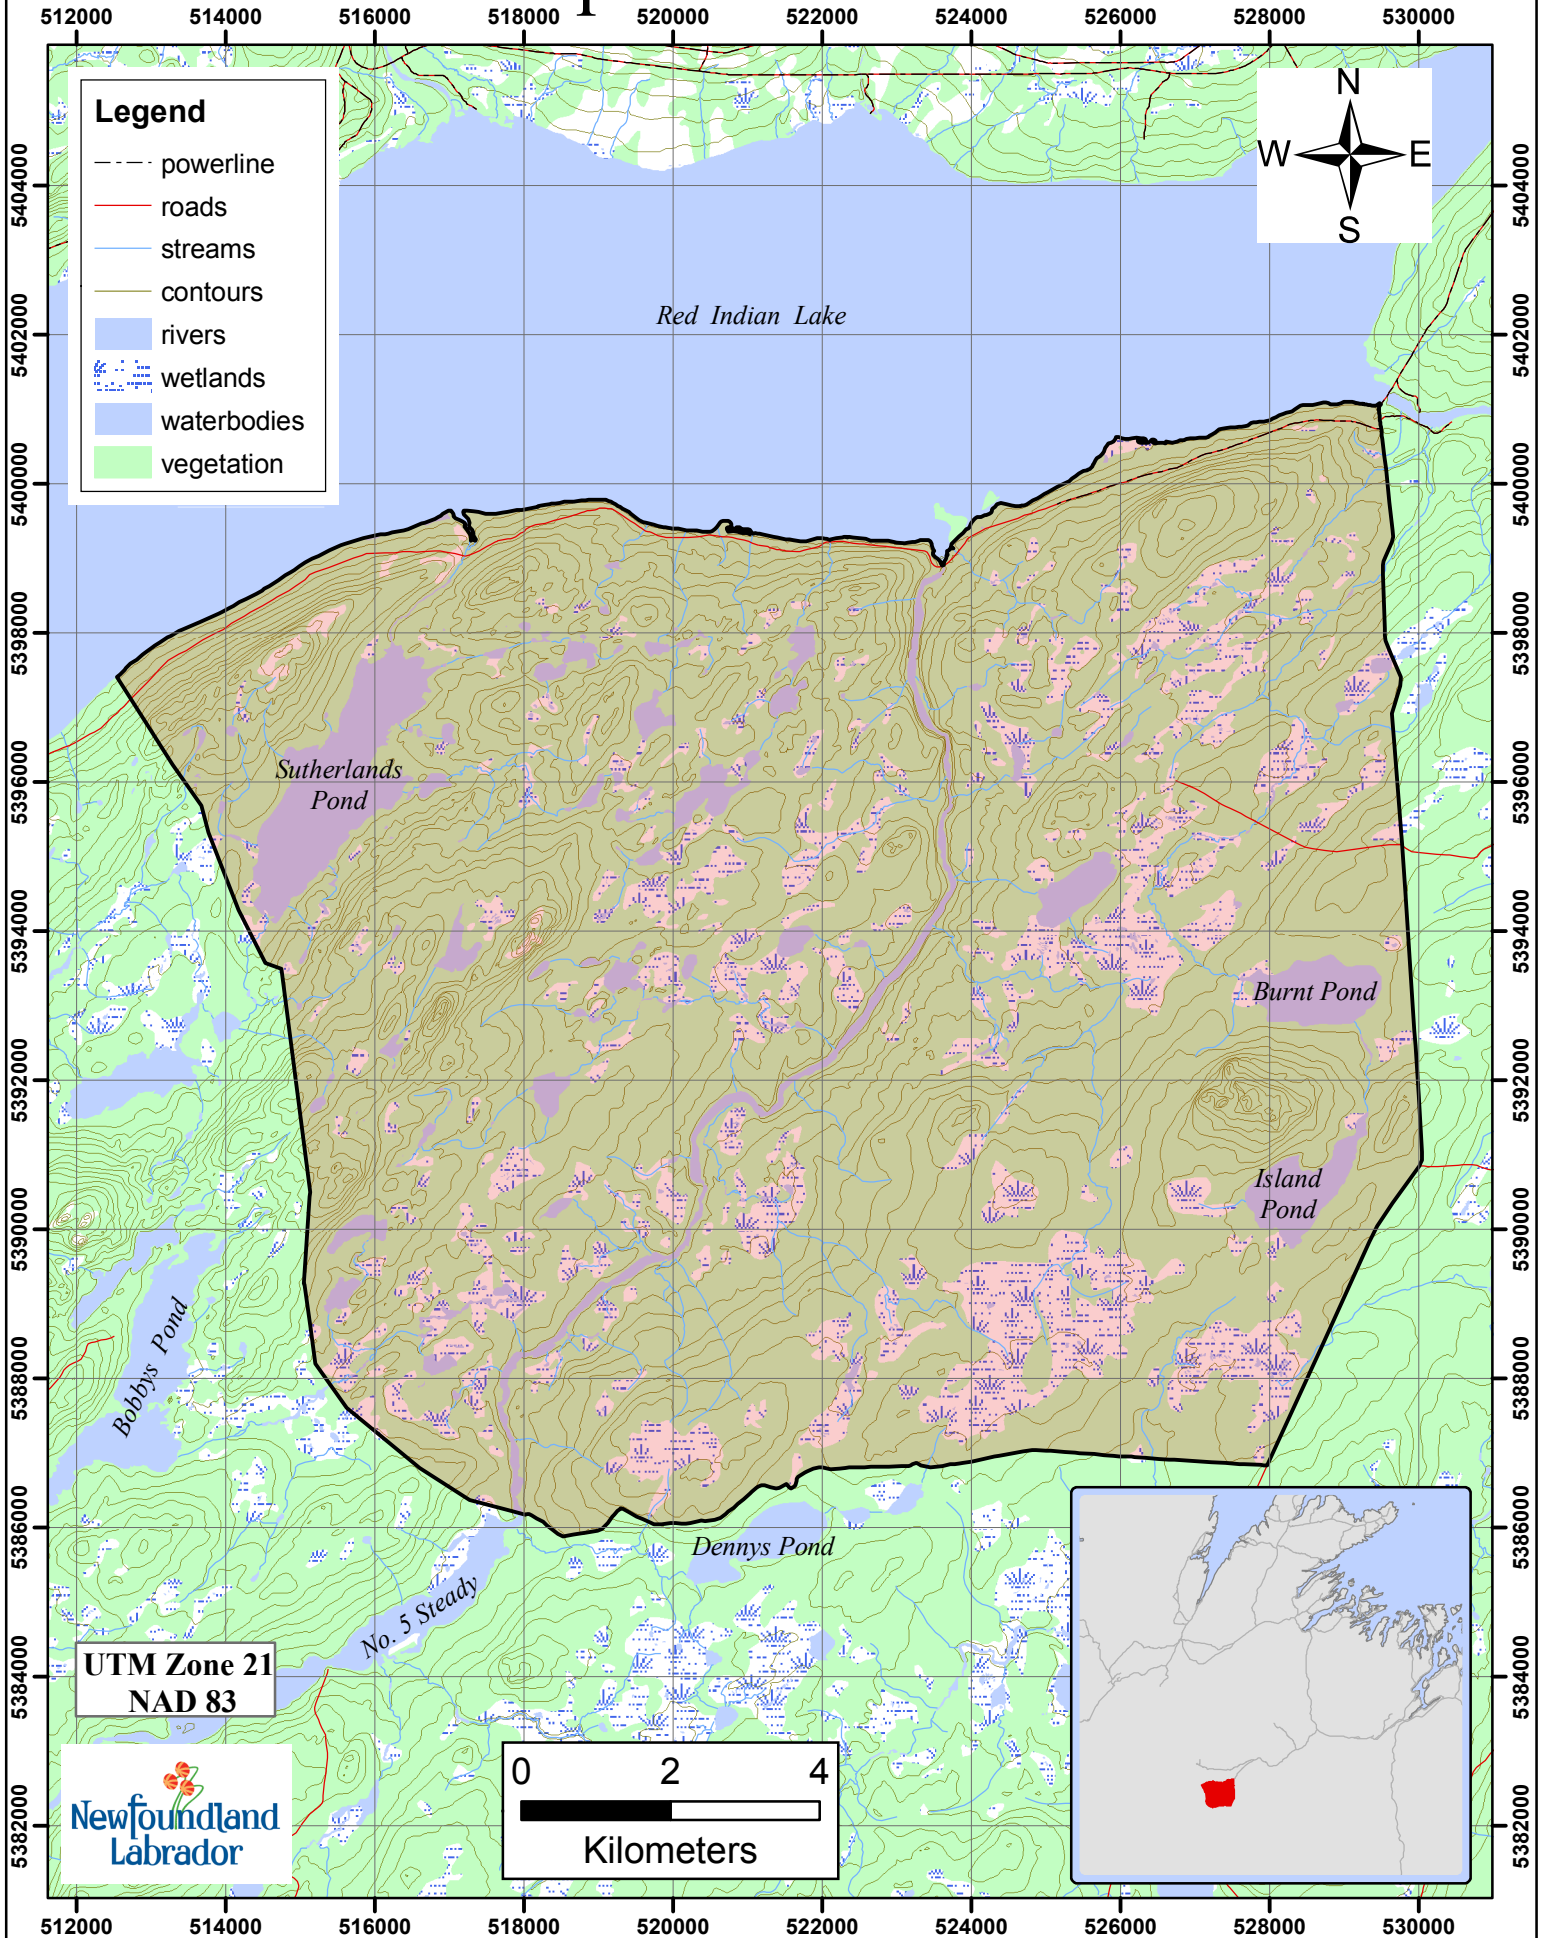

Beaver Trapline 14 Fur Zone 7

Legend

- powerline
- roads
- streams
- contours
- rivers
- wetlands
- waterbodies
- vegetation

UTM Zone 21
NAD 83