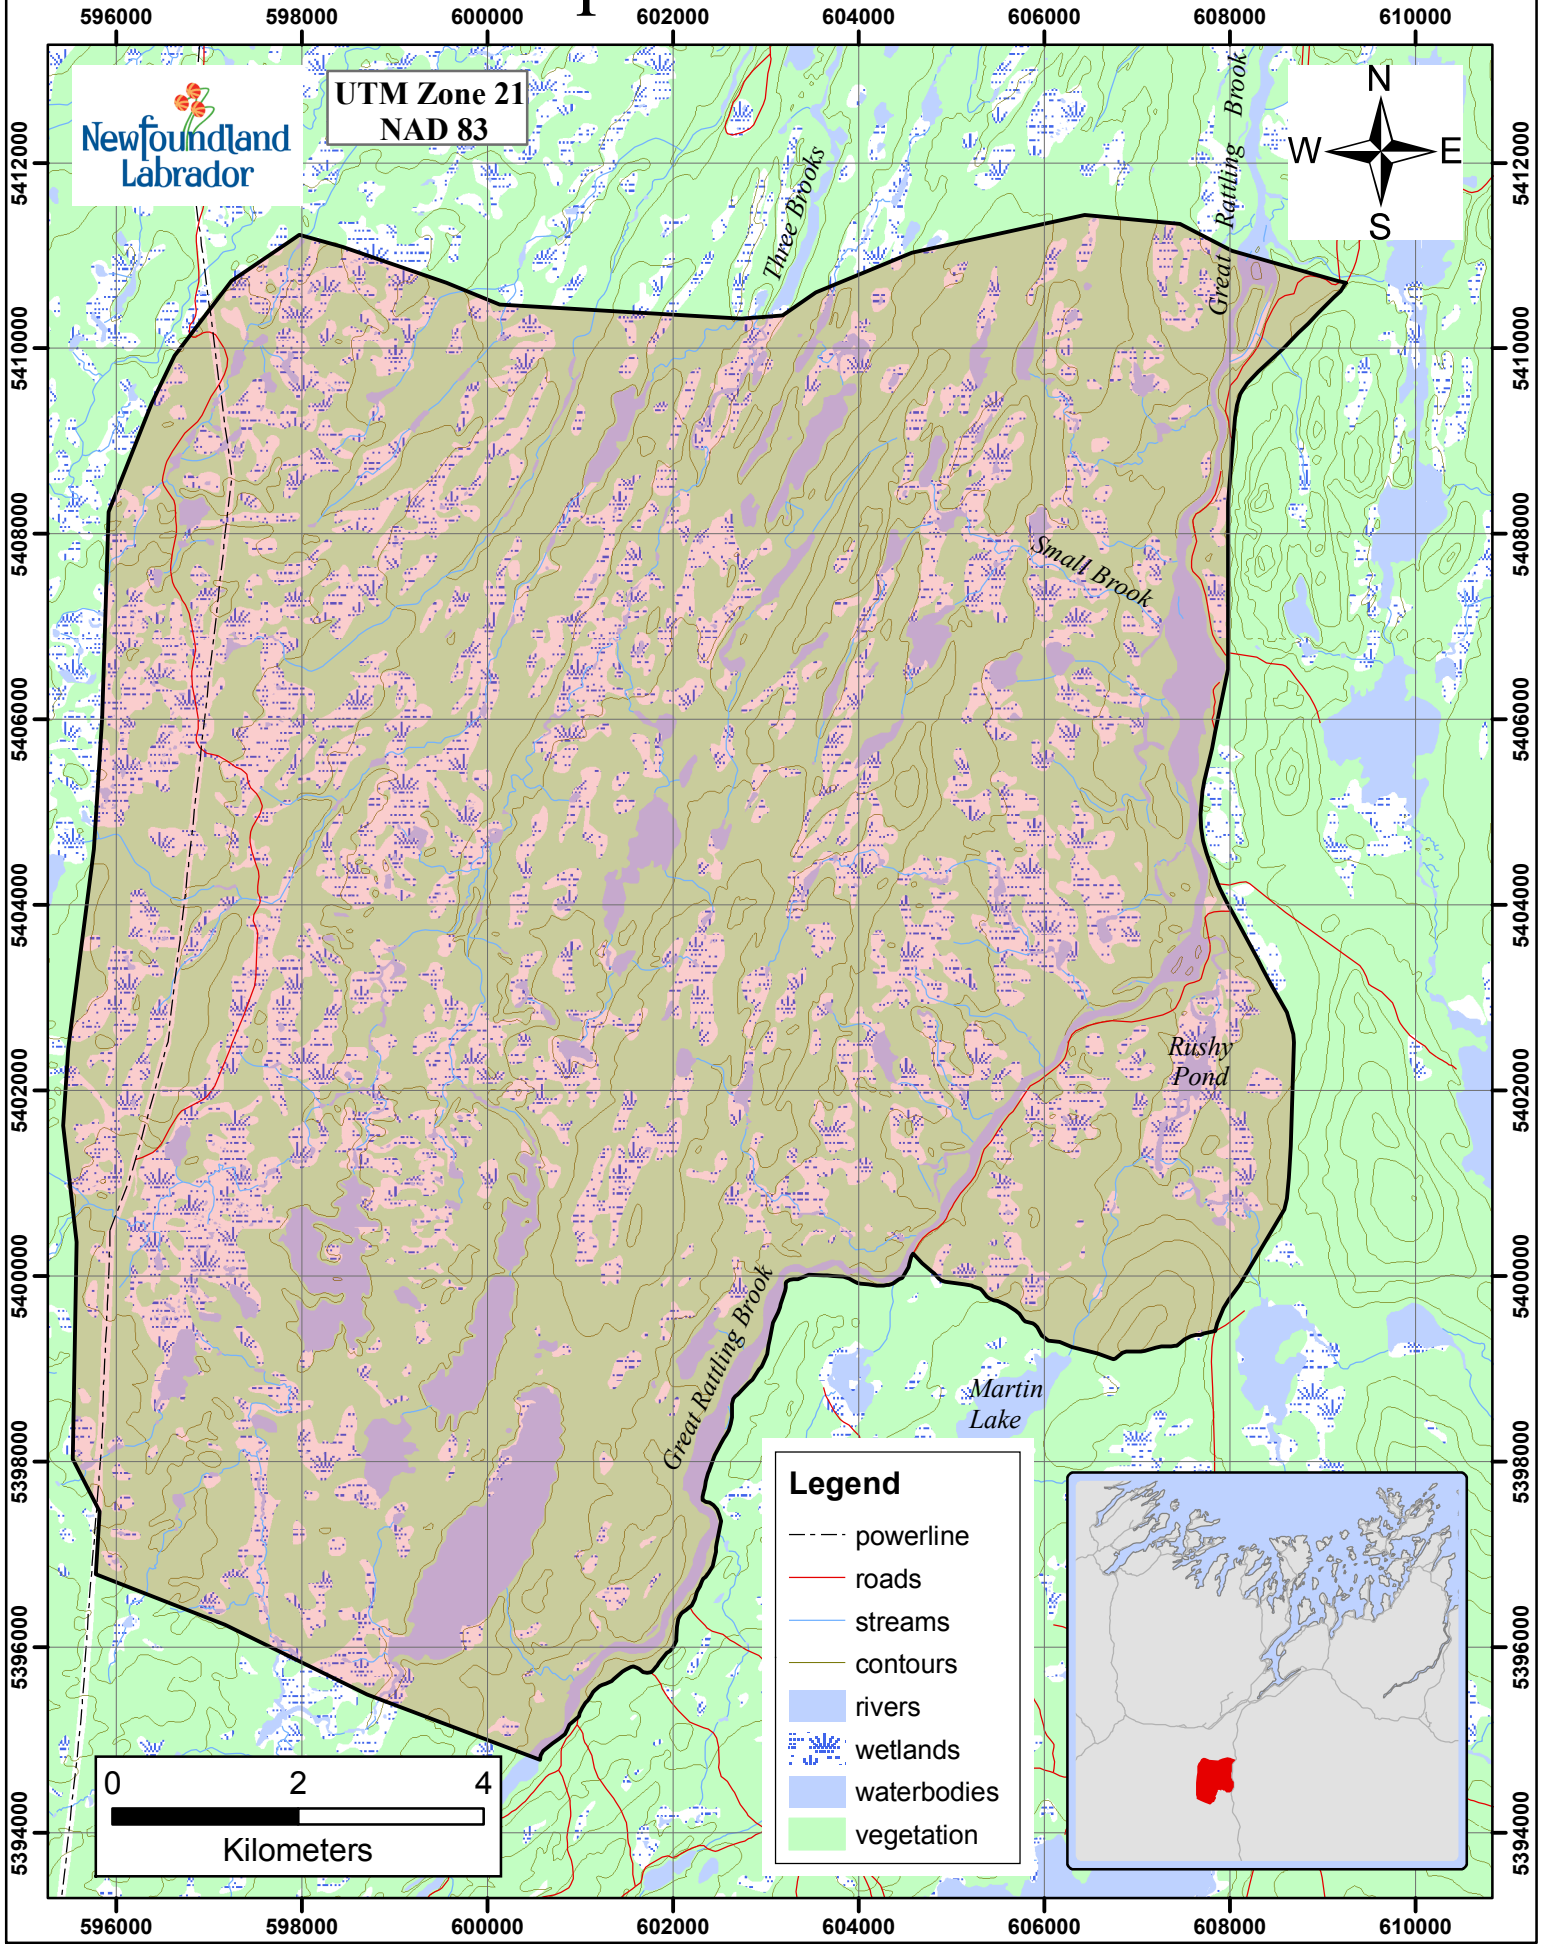

Beaver Trapline 19 Fur Zone 7

Newfoundland
Labrador

UTM Zone 21
NAD 83

- Legend**
- powerline
 - roads
 - streams
 - contours
 - rivers
 - wetlands
 - waterbodies
 - vegetation

0 2 4
Kilometers