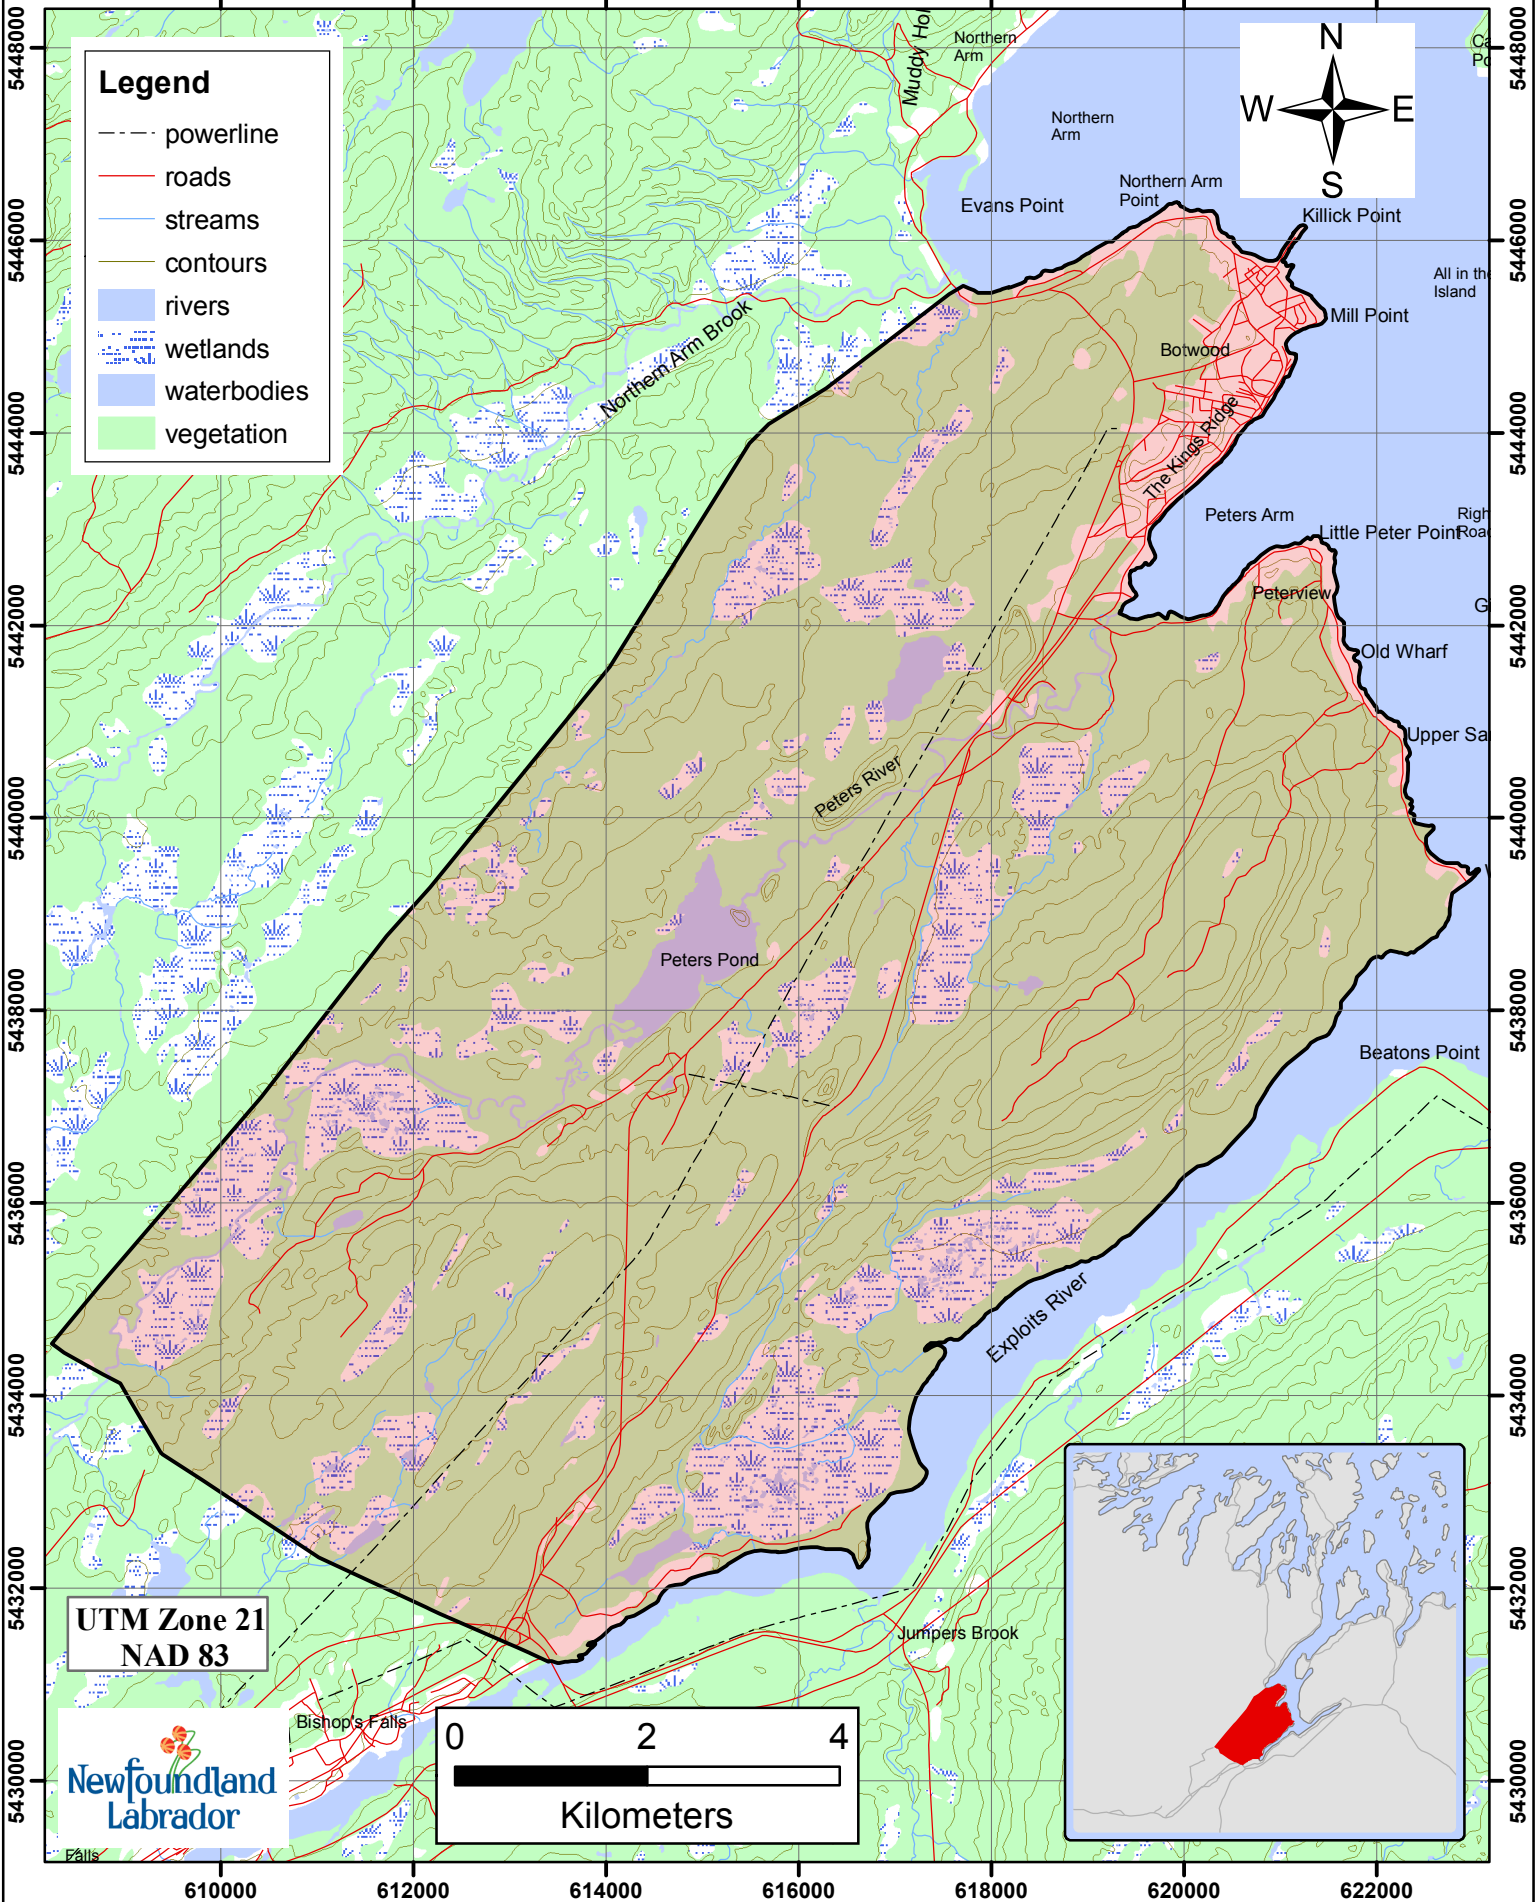

Beaver Trapline 198 Fur Zone 7

610000 612000 614000 616000 618000 620000 622000

Legend

- powerline
- roads
- streams
- contours
- rivers
- ▨ wetlands
- waterbodies
- vegetation

UTM Zone 21
NAD 83