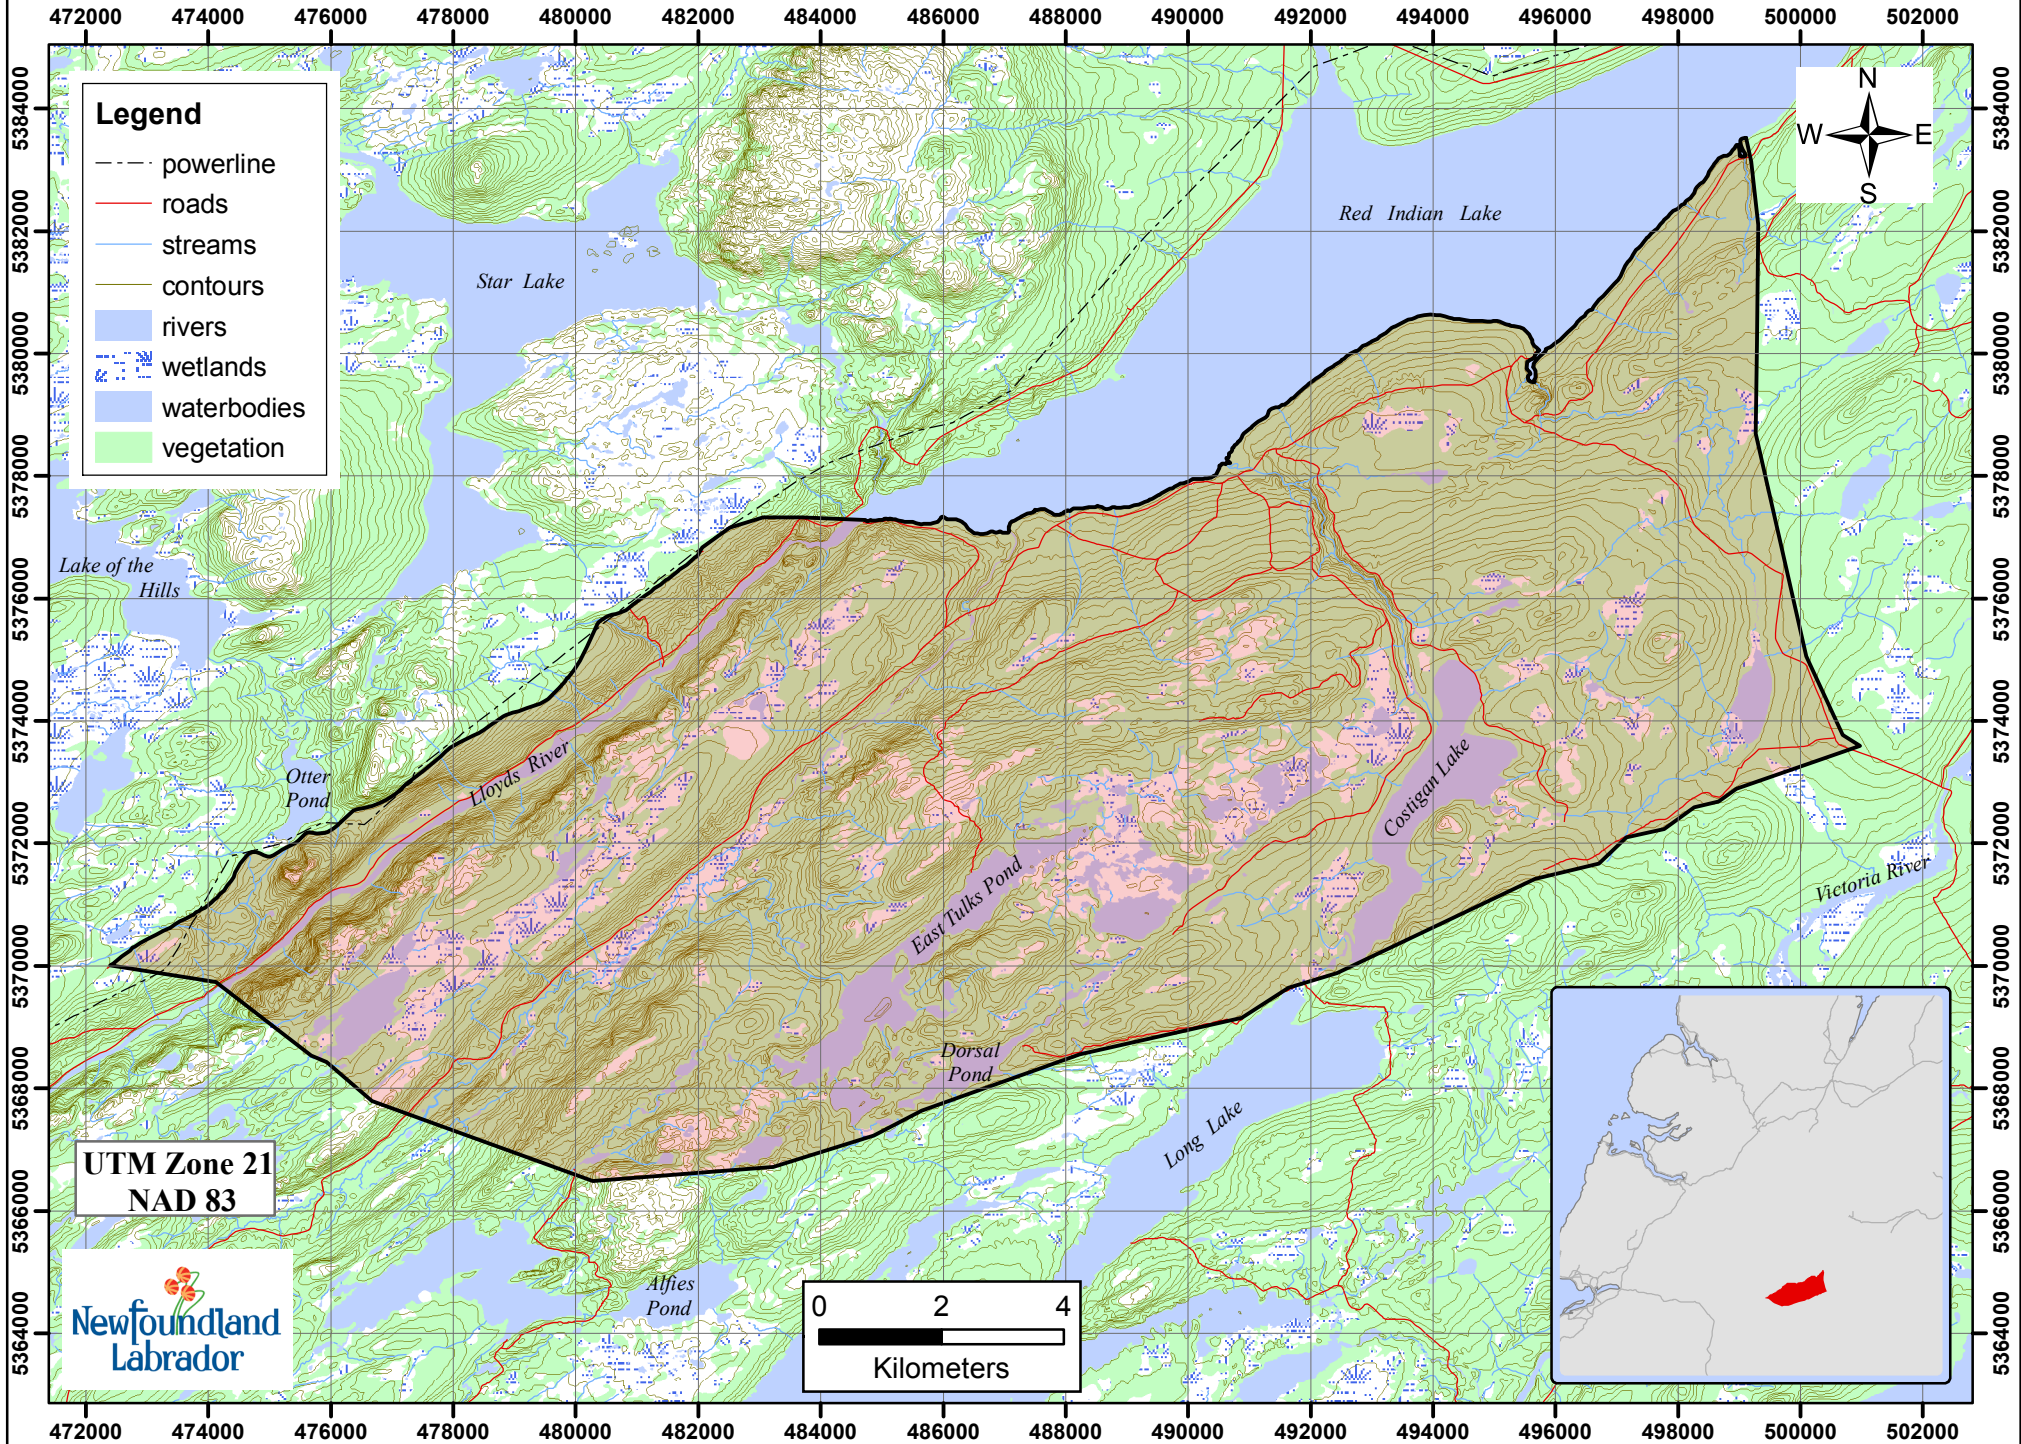

# Beaver Trapline 239 Fur Zone 7

UTM Zone 21  
NAD 83