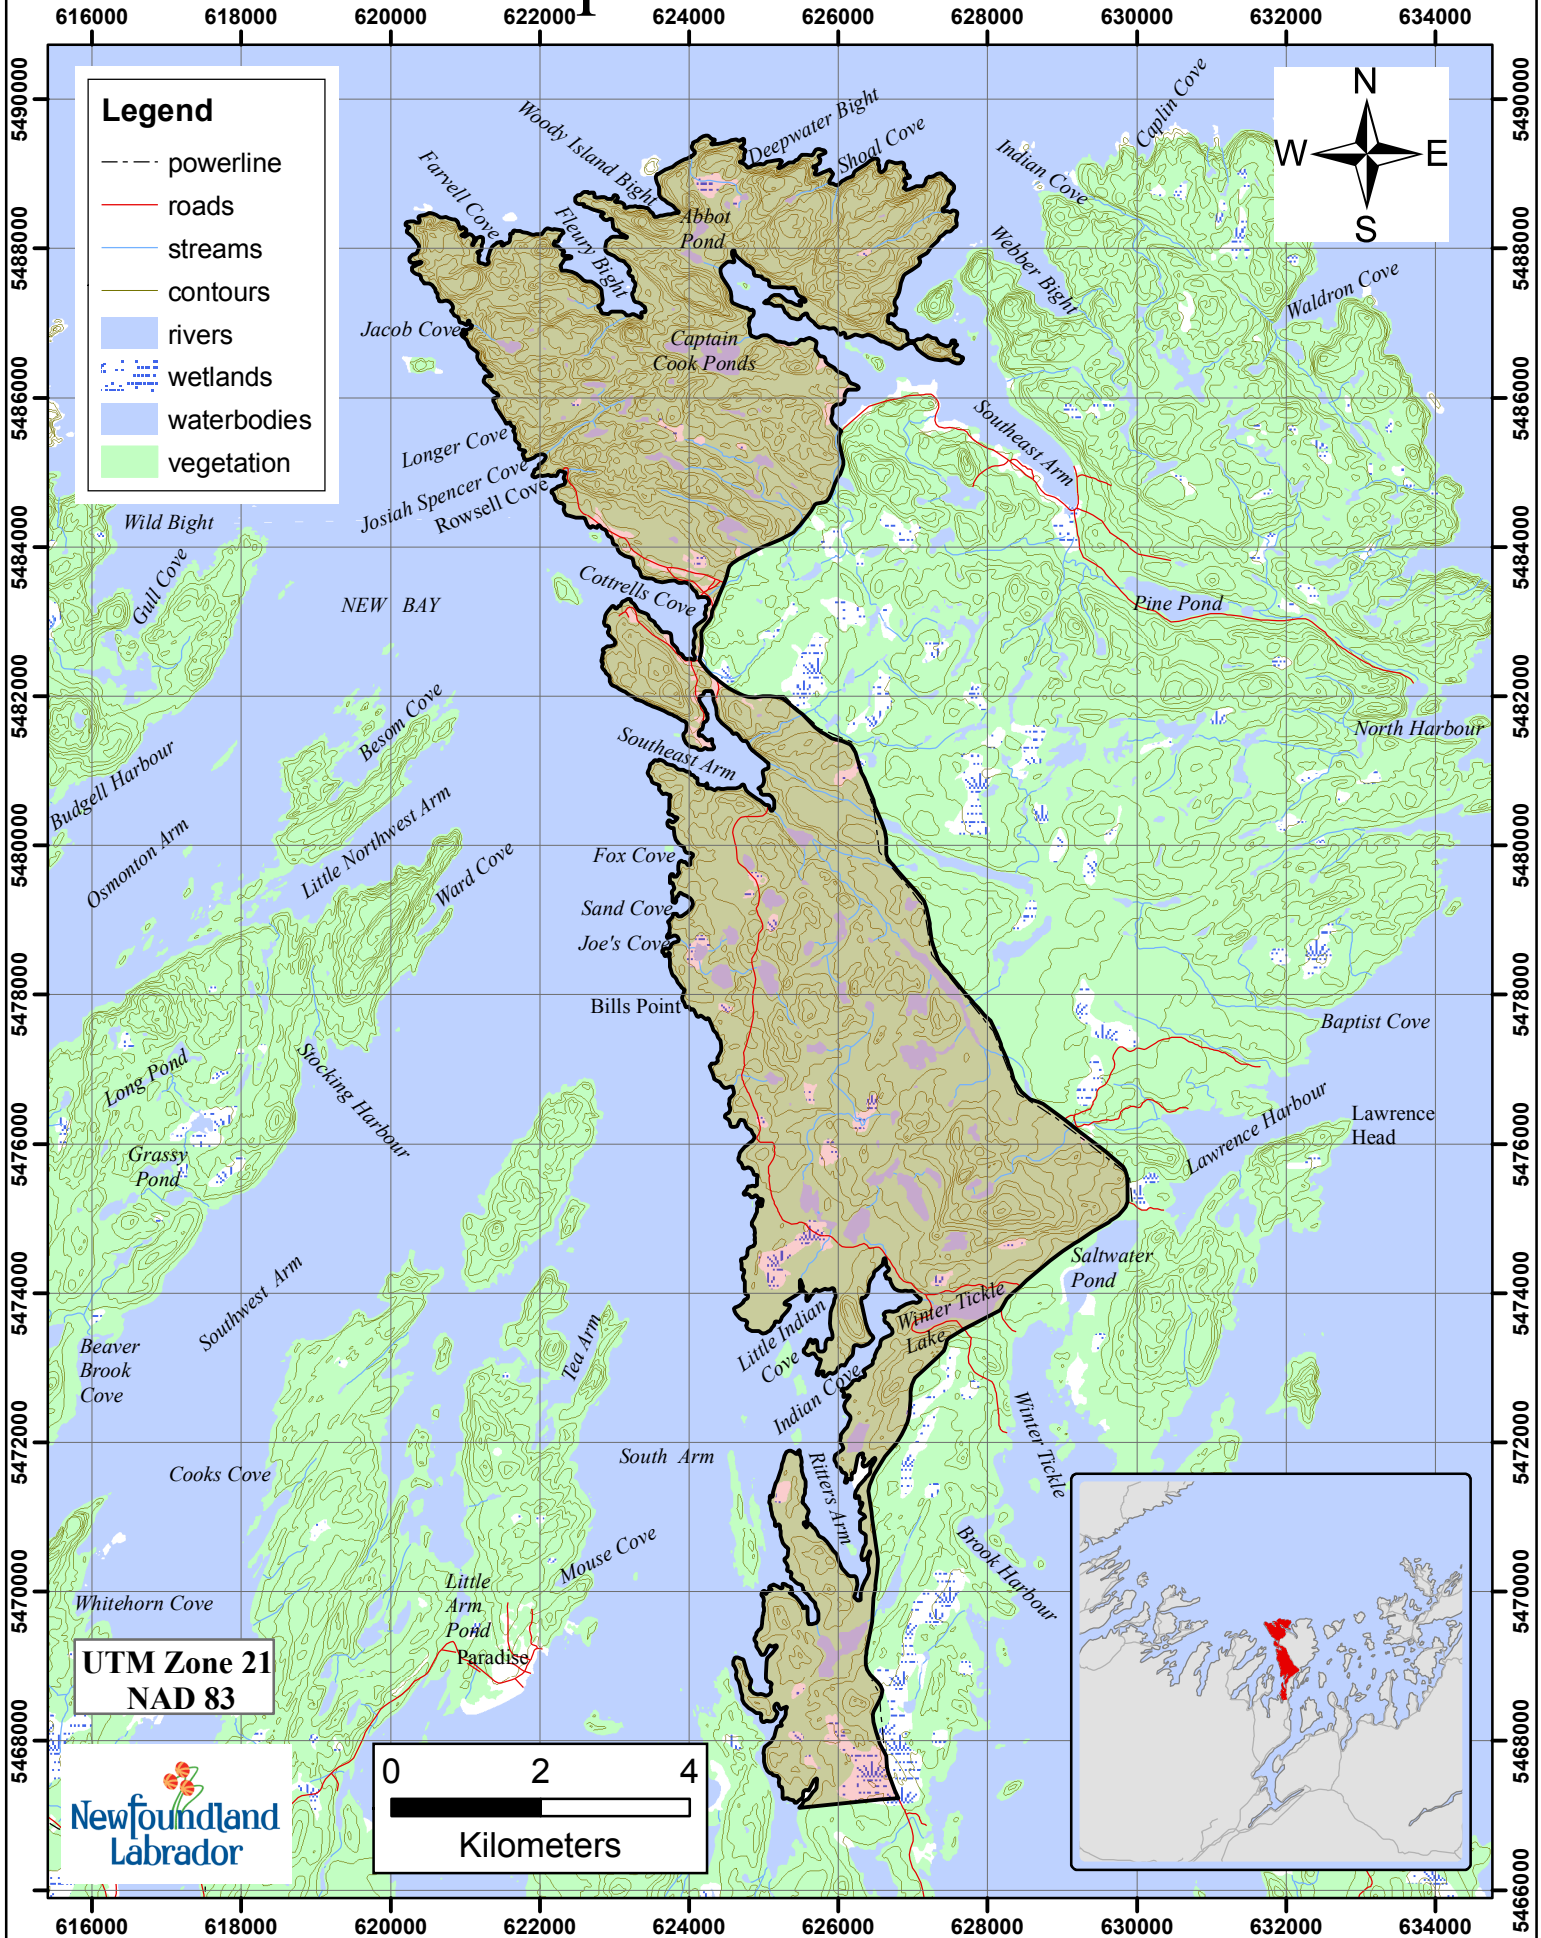

# Beaver Trapline 28 Fur Zone 7

- Legend**
- powerline
  - roads
  - streams
  - contours
  - rivers
  - ▨ wetlands
  - waterbodies
  - vegetation

UTM Zone 21  
NAD 83