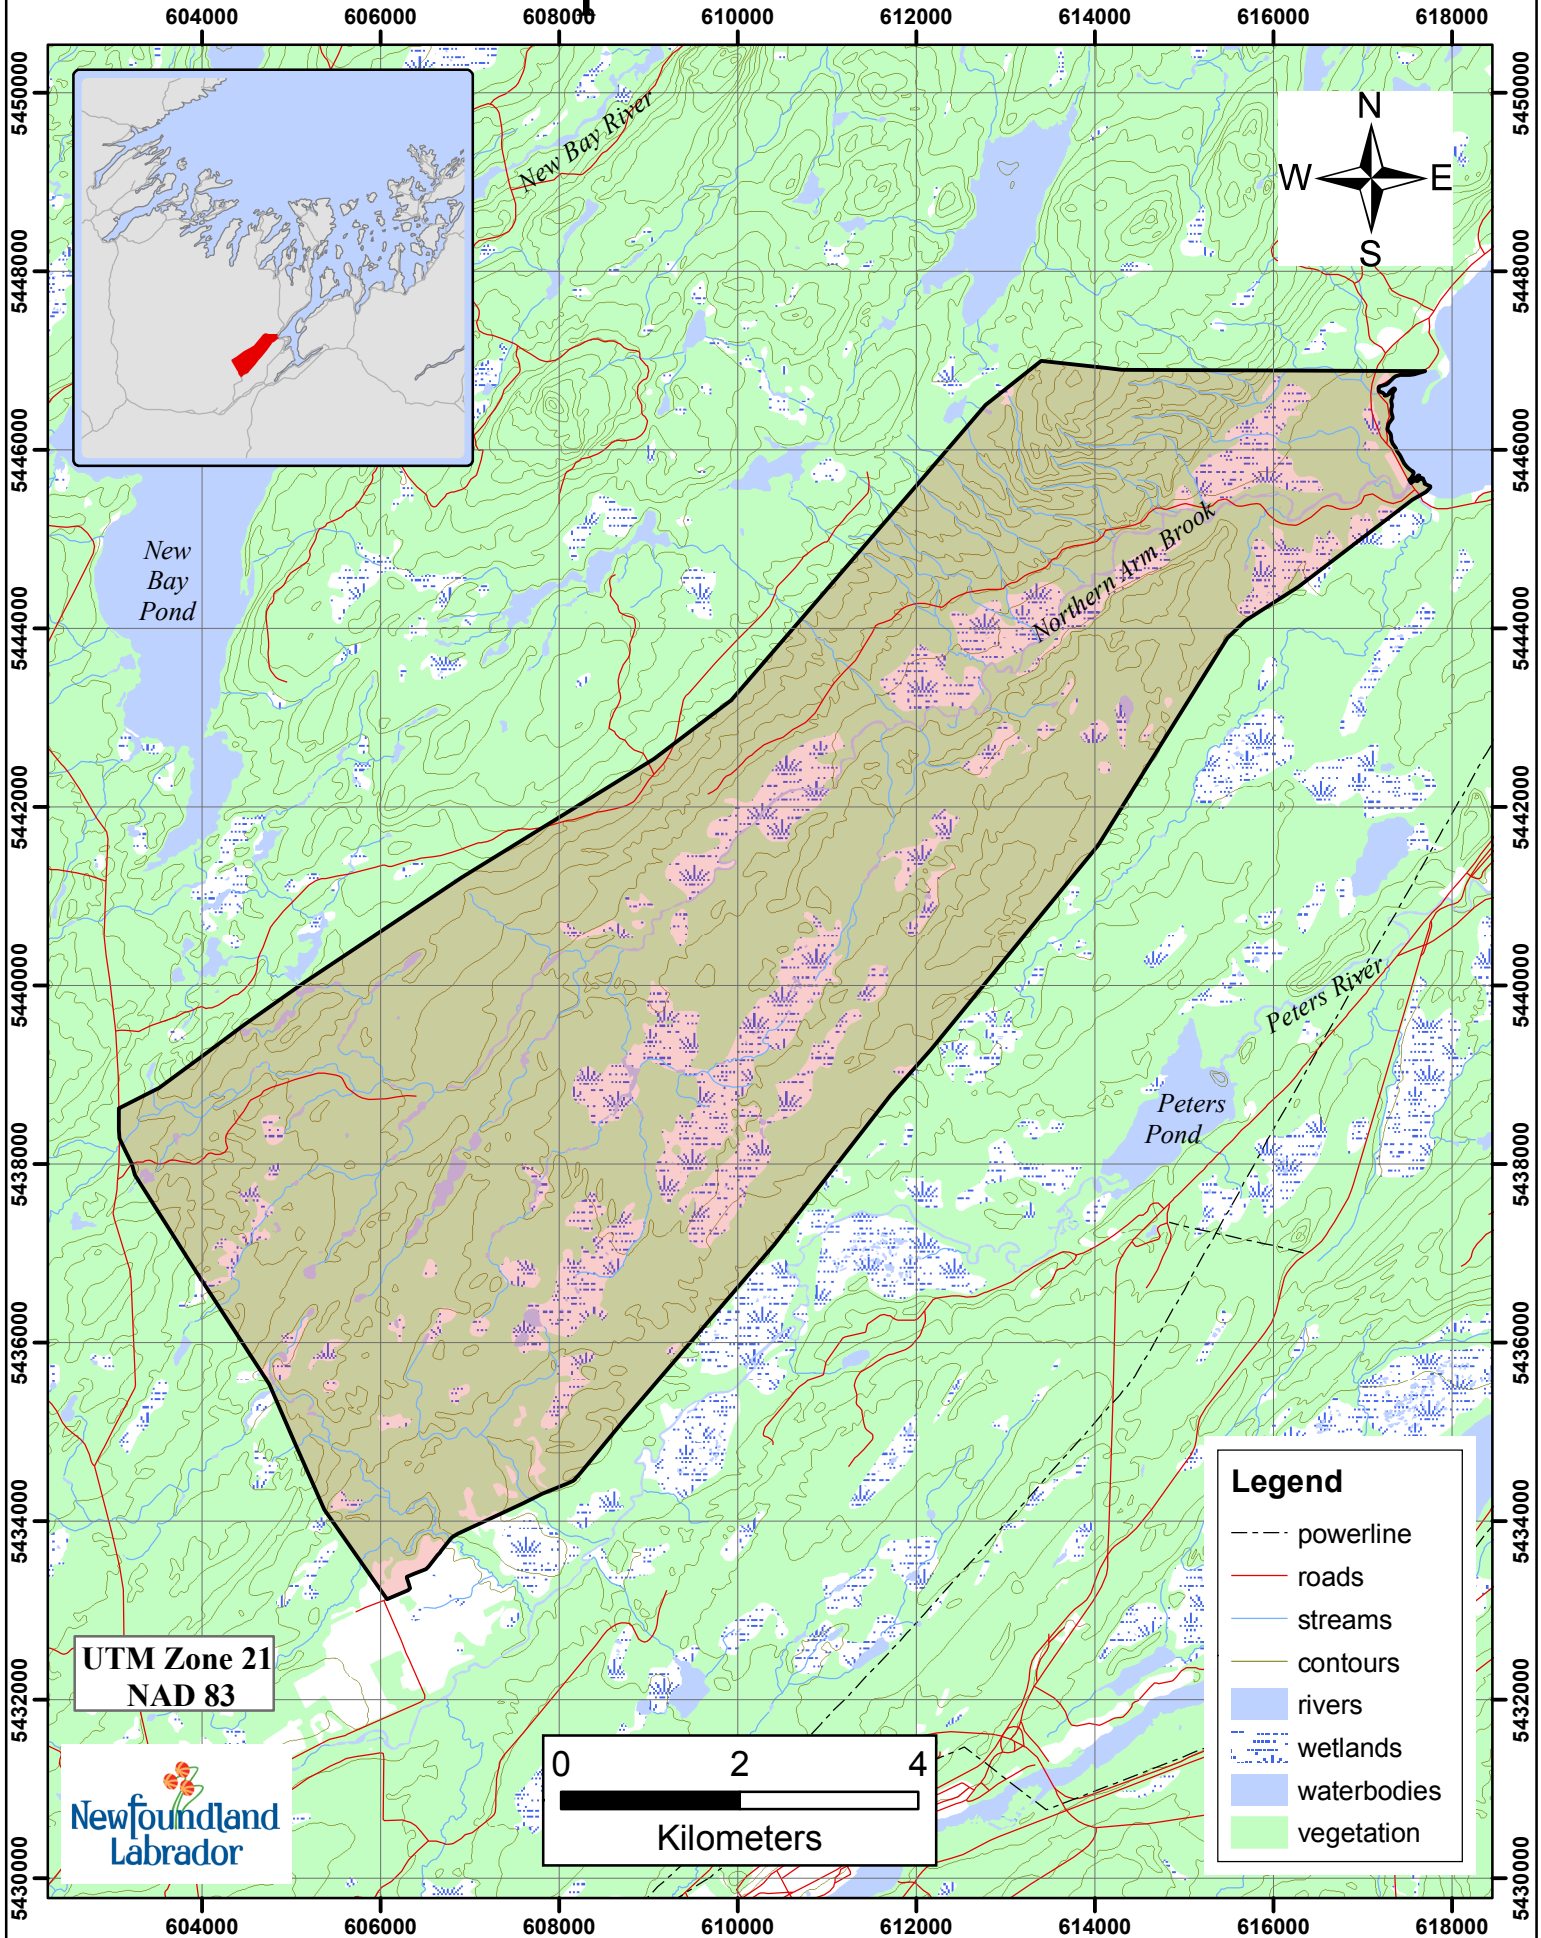

Beaver Trapline 96 Fur Zone 7

UTM Zone 21
NAD 83

Legend	
	powerline
	roads
	streams
	contours
	rivers
	wetlands
	waterbodies
	vegetation