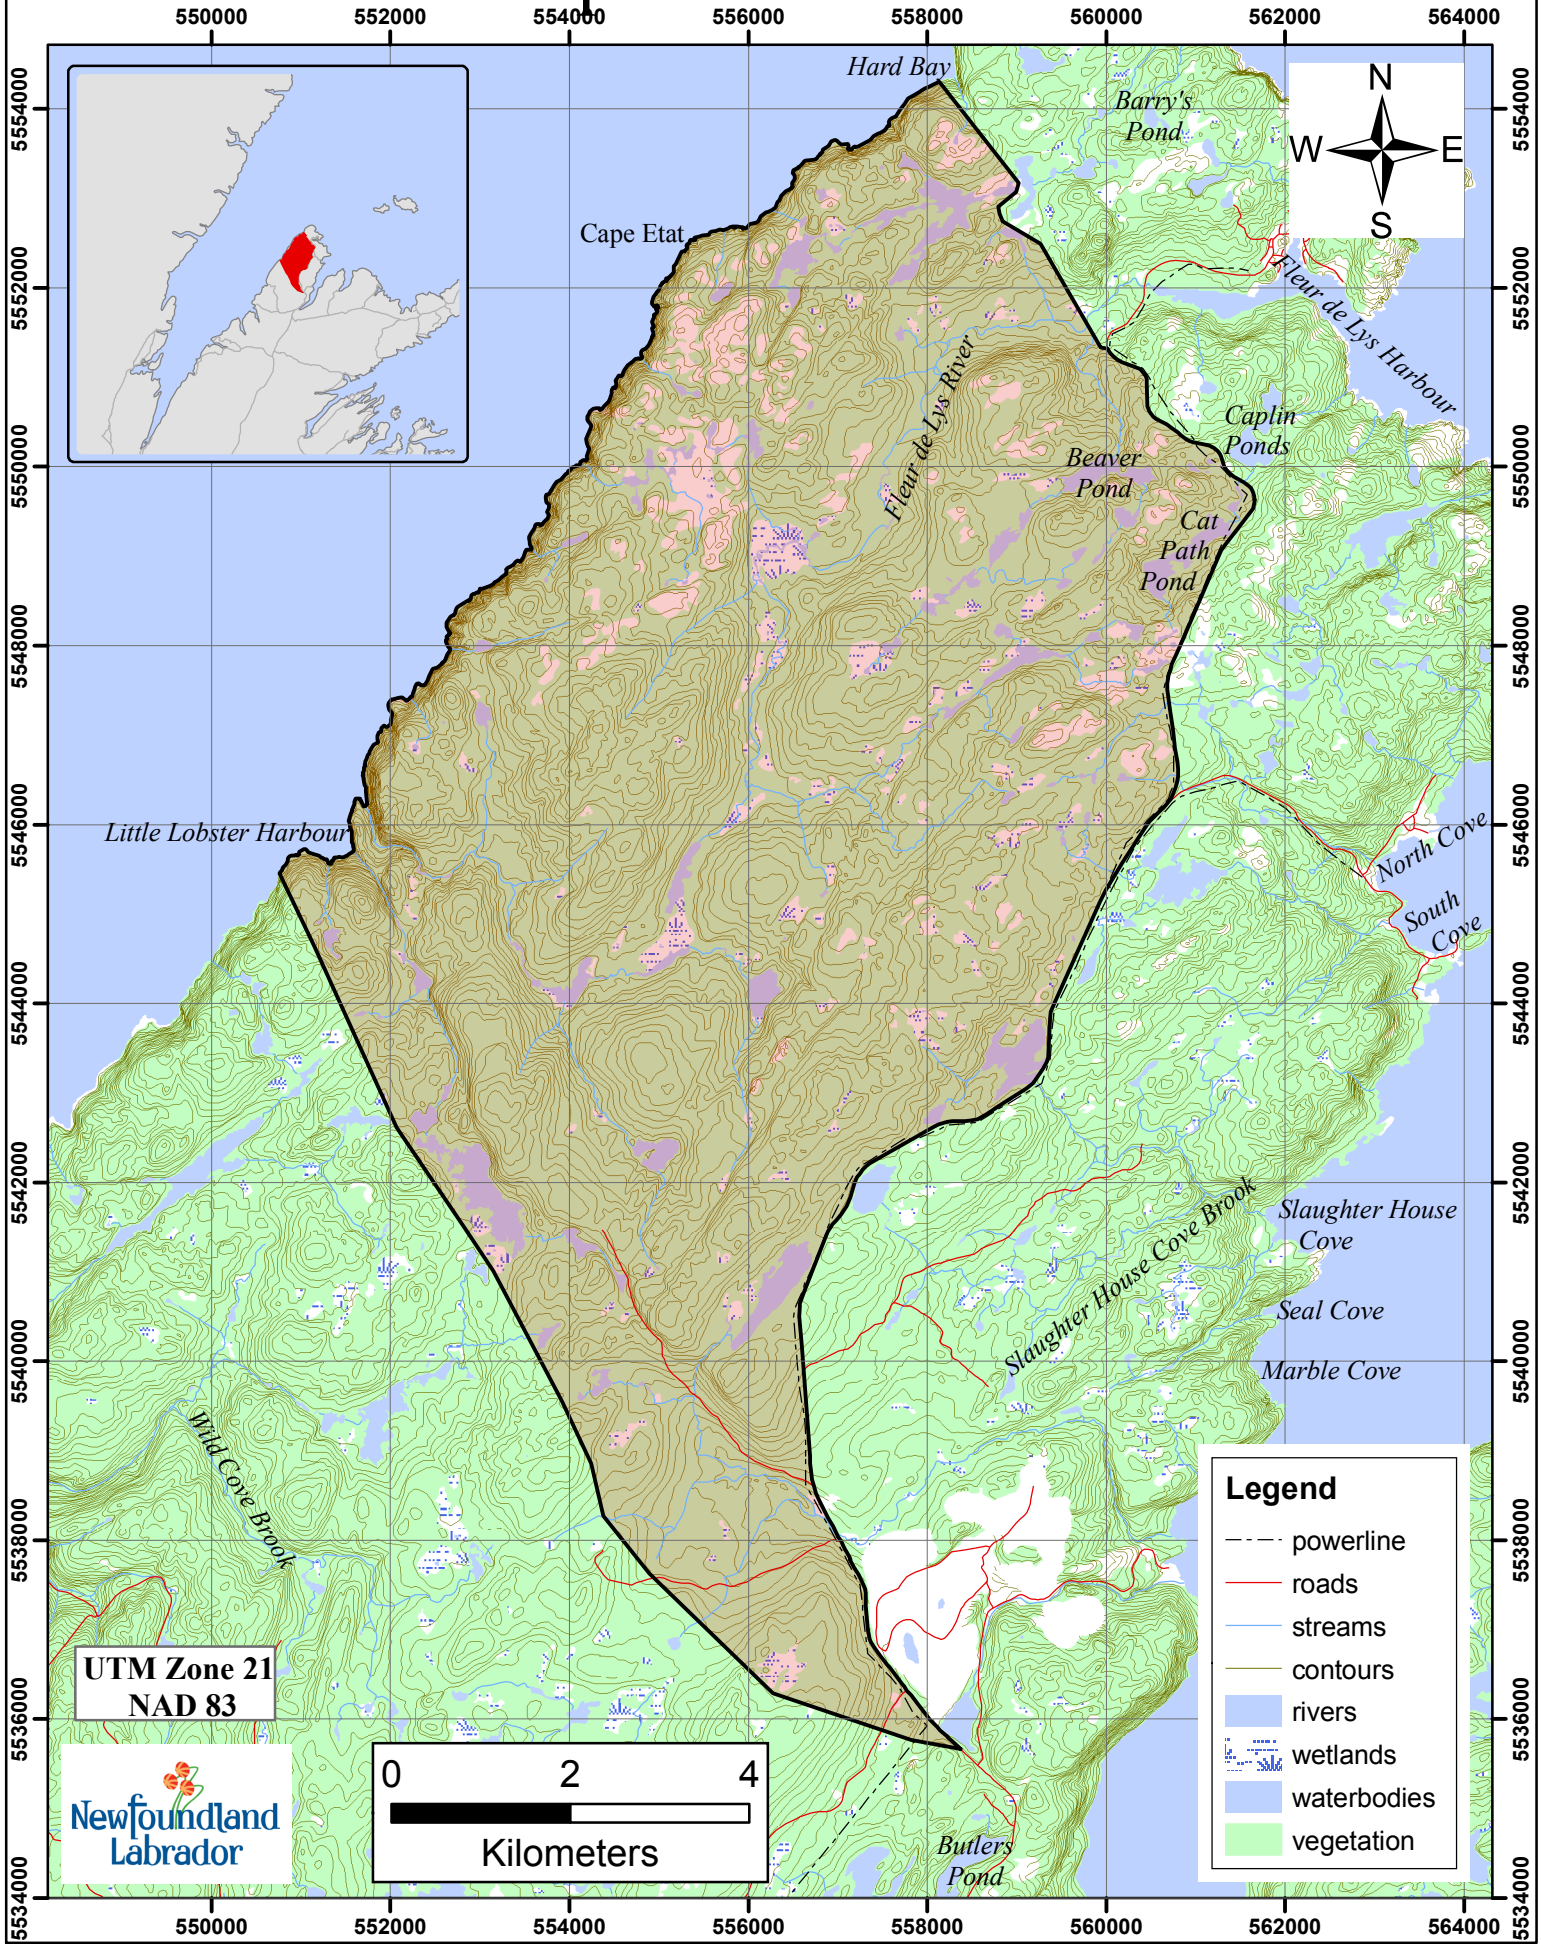

Beaver Trapline 212 Fur Zone 8

Legend

- powerline
- roads
- streams
- contours
- rivers
- wetlands
- waterbodies
- vegetation

UTM Zone 21
NAD 83