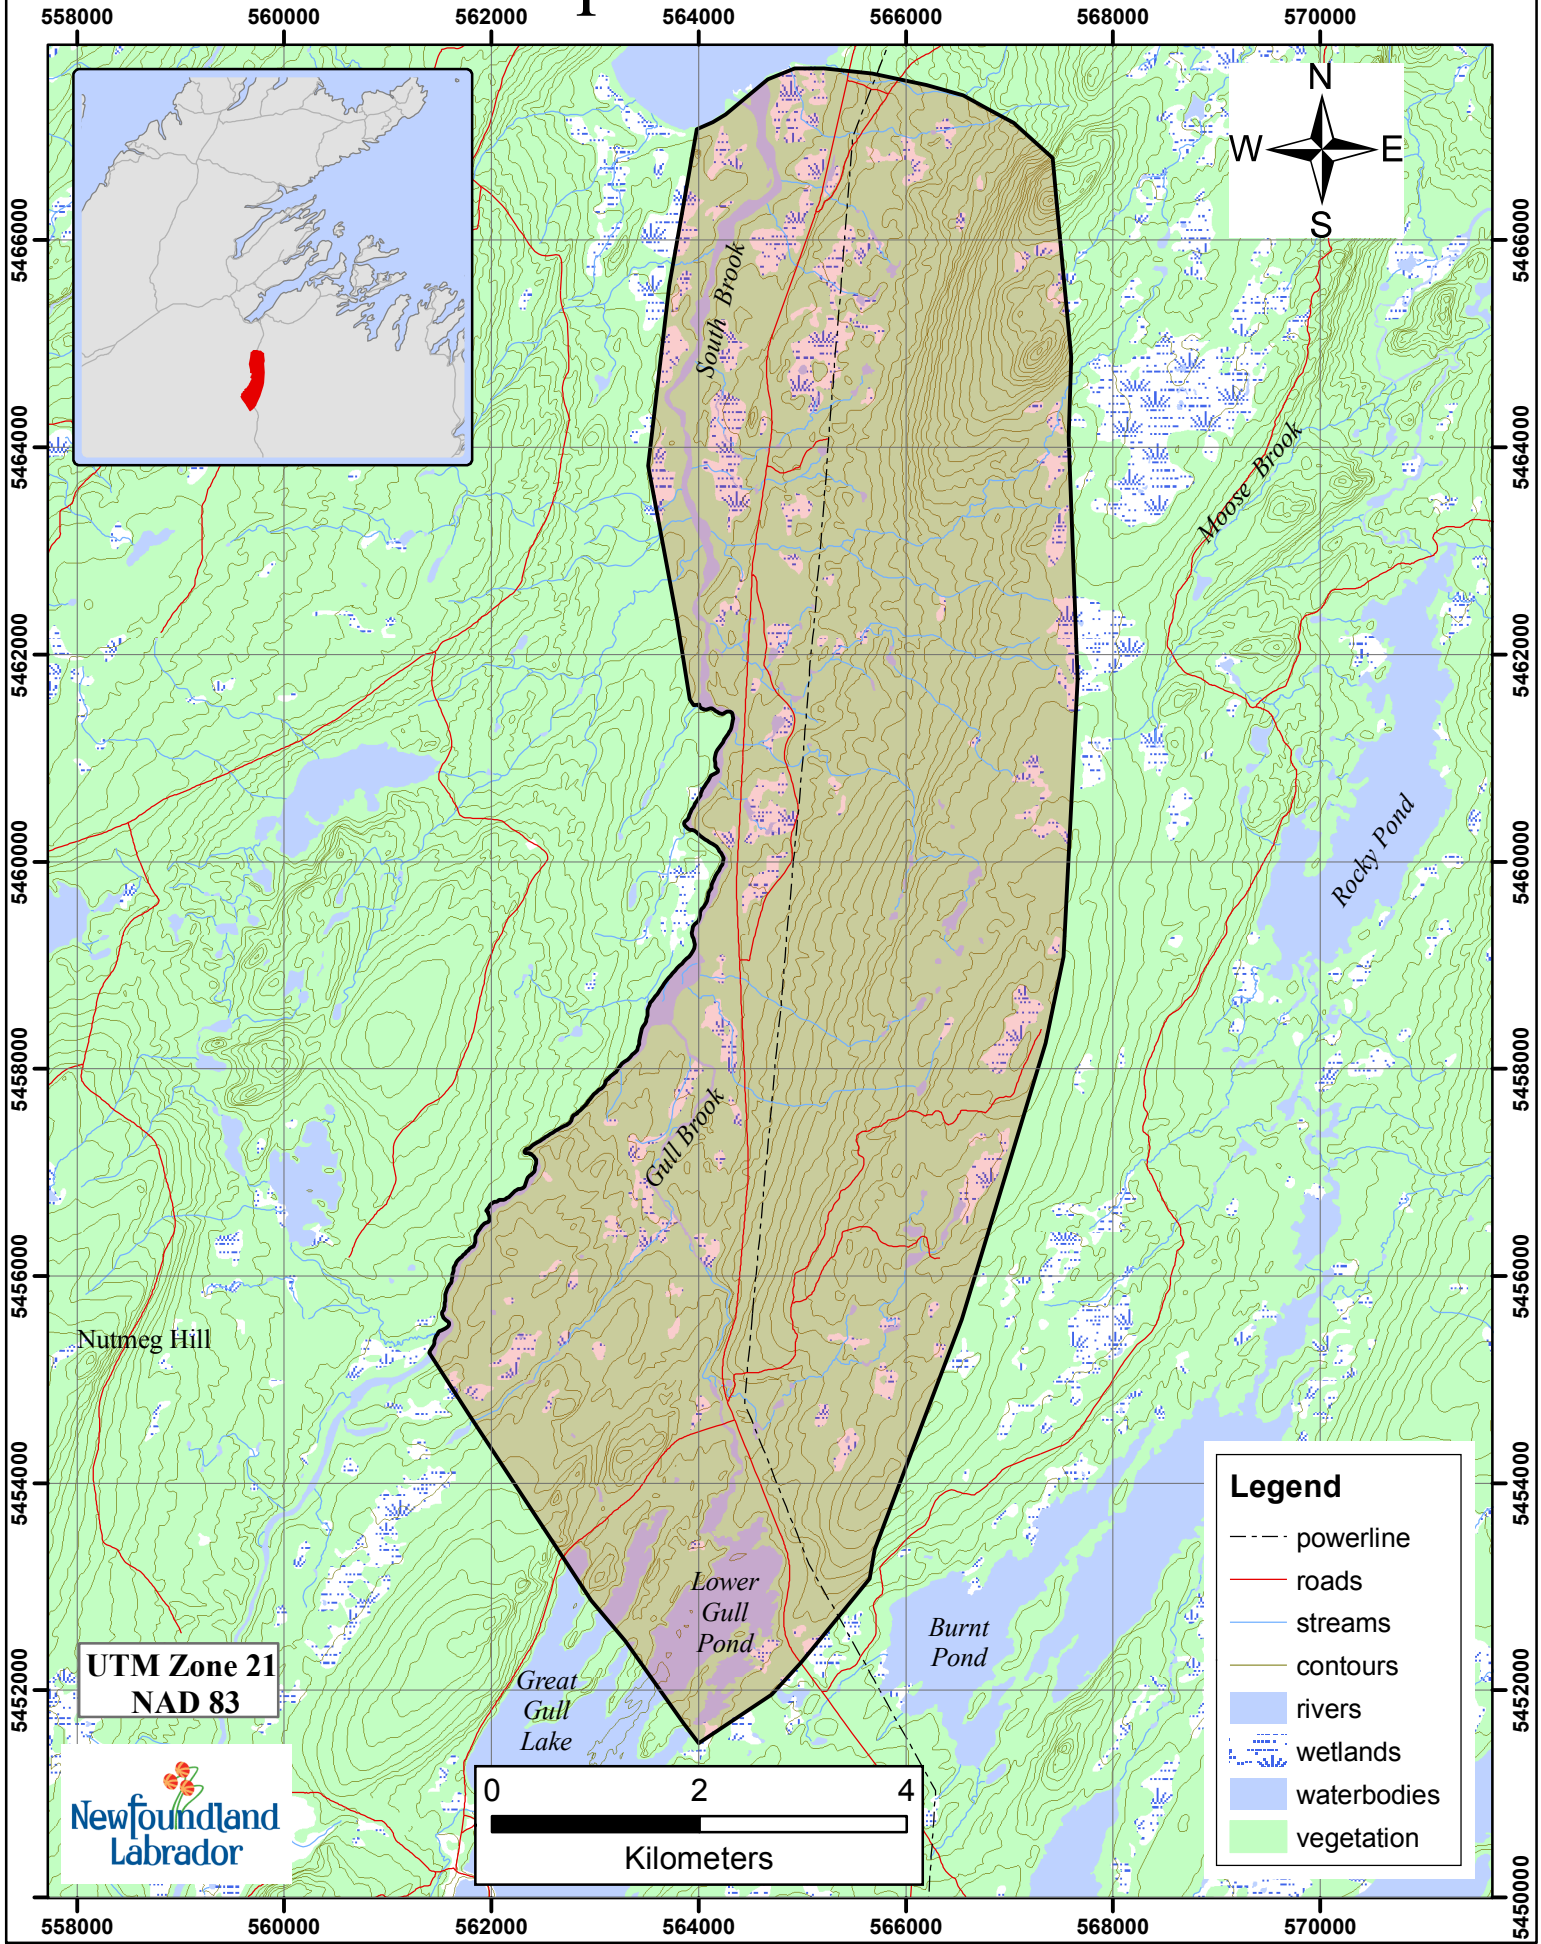

Beaver Trapline 227 Fur Zone 8

- Legend**
- powerline
 - roads
 - streams
 - contours
 - rivers
 - wetlands
 - waterbodies
 - vegetation

UTM Zone 21
NAD 83