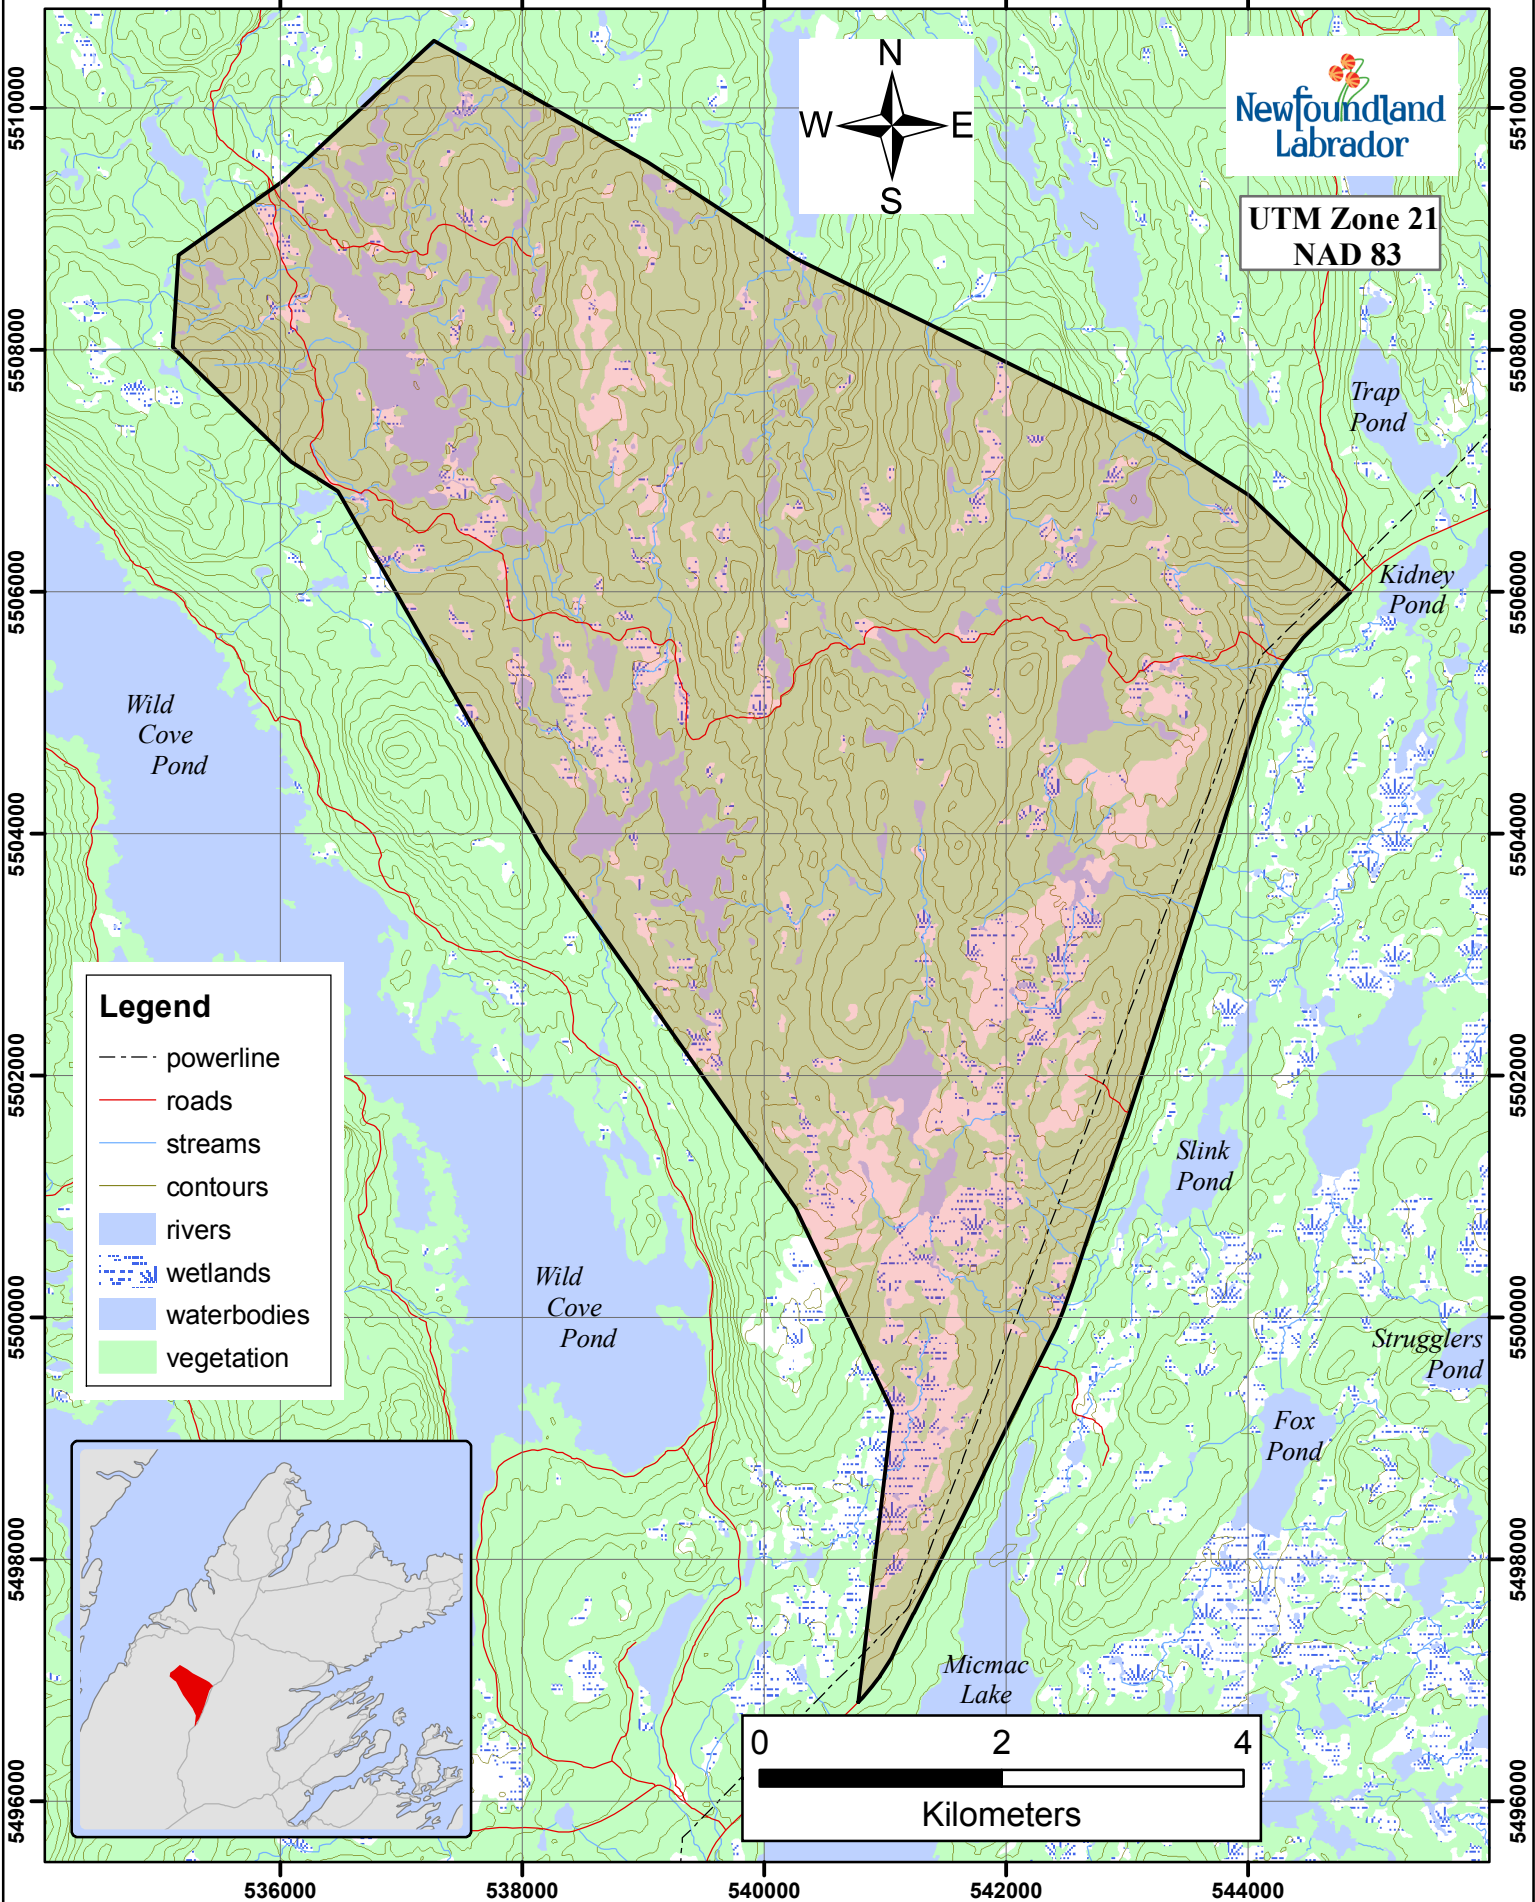

# Beaver Trapline 233 Fur Zone 8

536000 538000 540000 542000 544000

UTM Zone 21  
NAD 83

**Legend**

- powerline
- roads
- streams
- contours
- rivers
- ▨ wetlands
- waterbodies
- vegetation