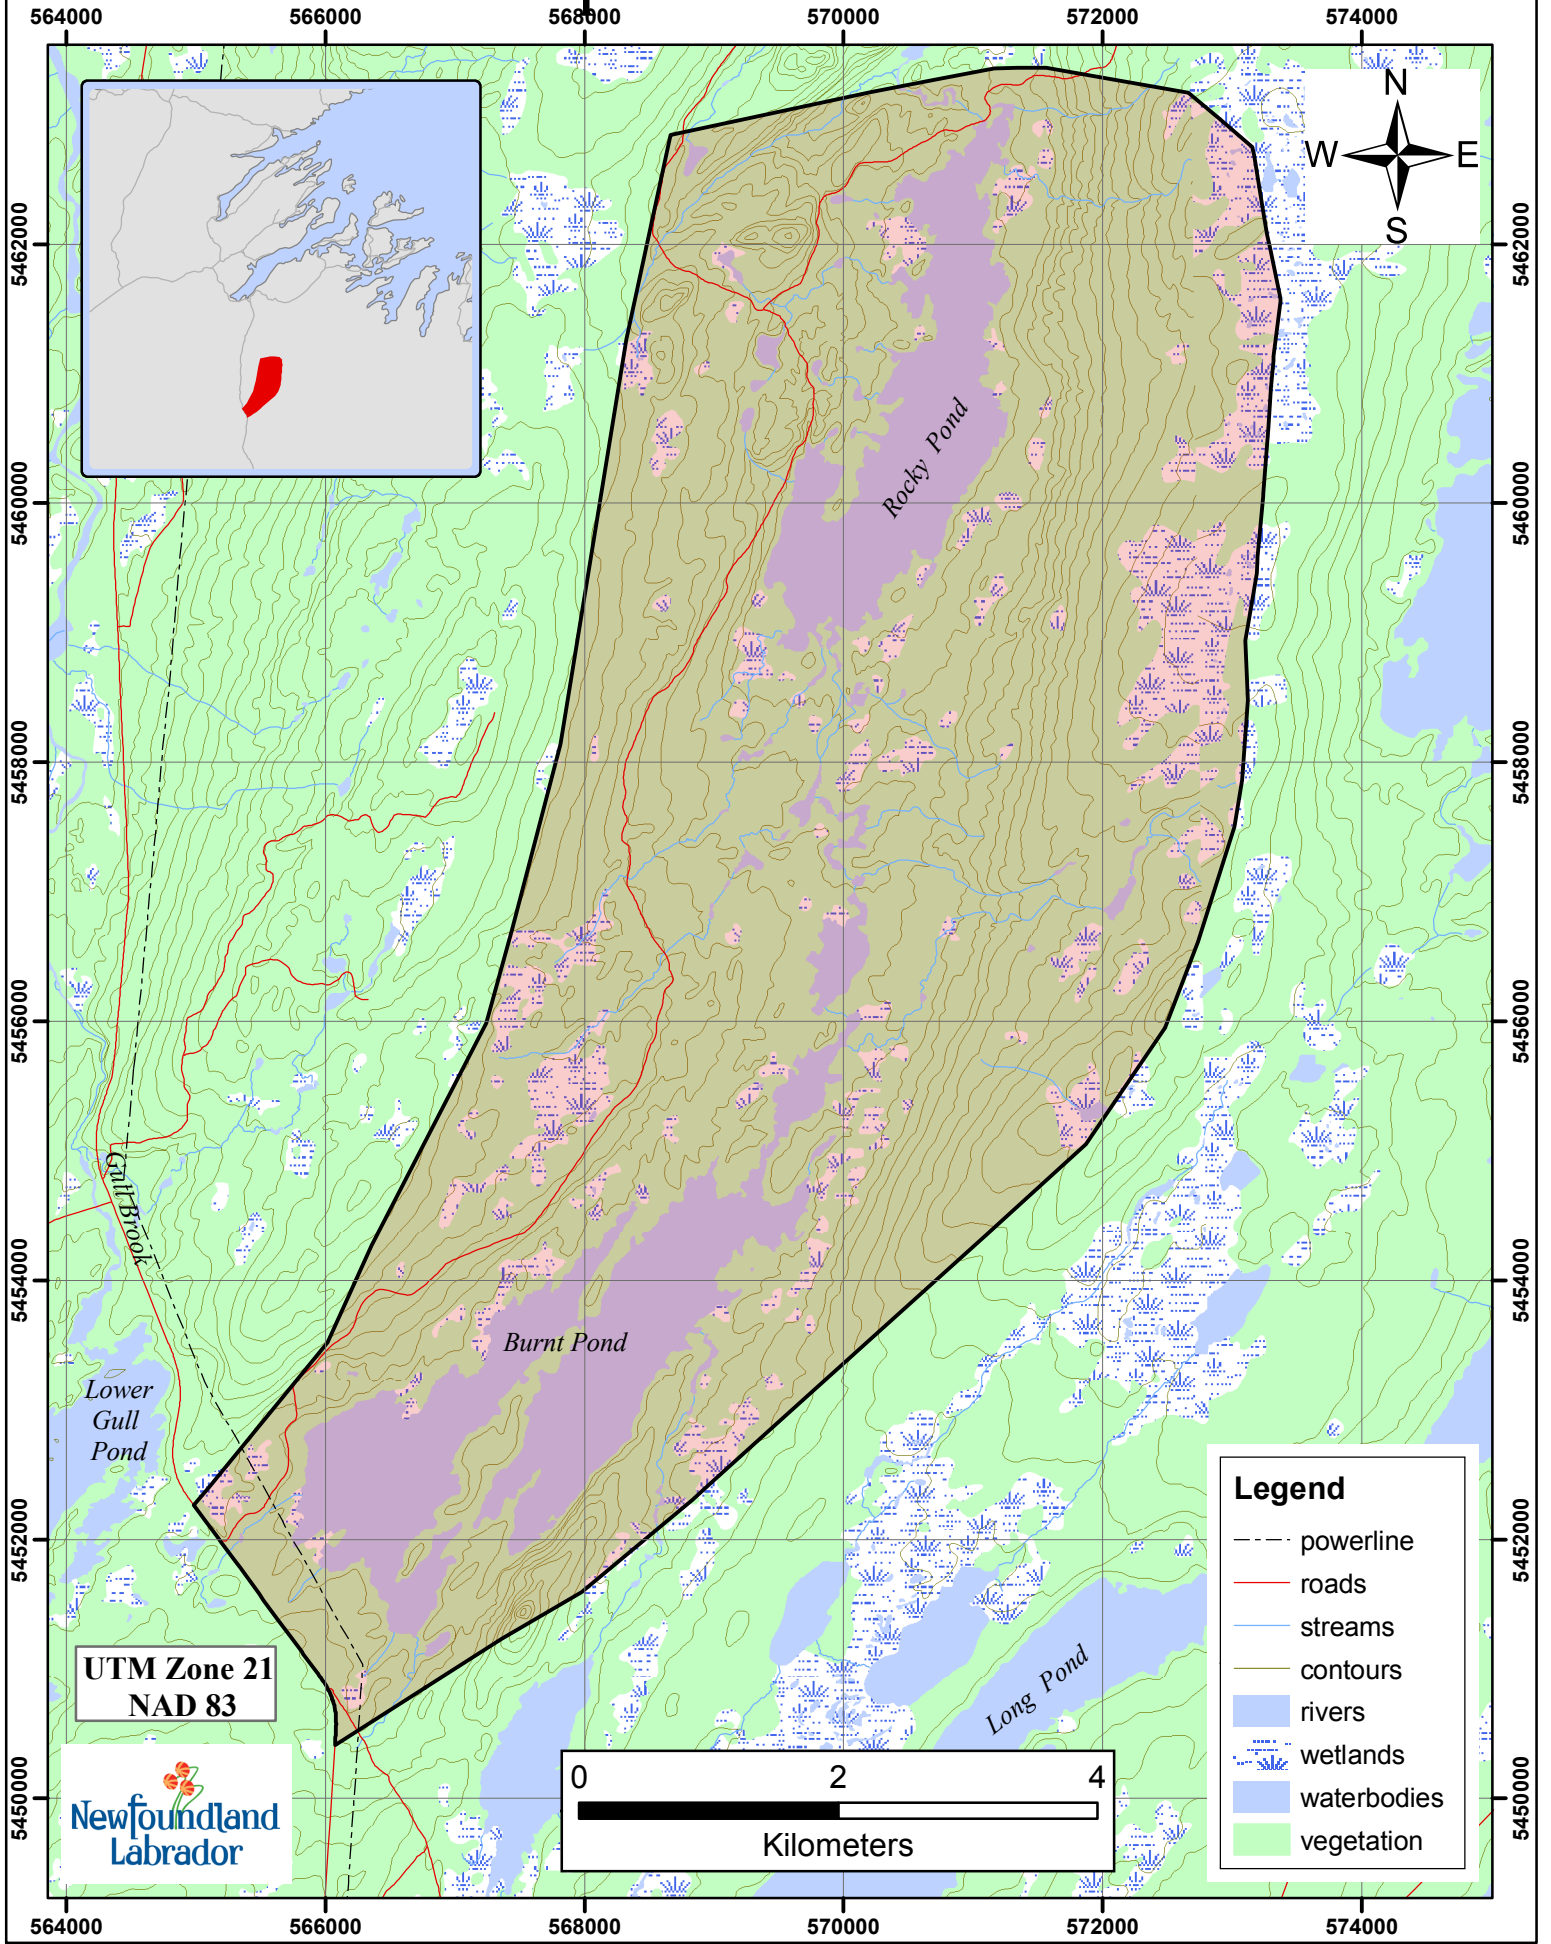

Beaver Trapline 235 Fur Zone 8

- Legend**
- powerline
 - roads
 - streams
 - contours
 - rivers
 - wetlands
 - waterbodies
 - vegetation

UTM Zone 21
NAD 83