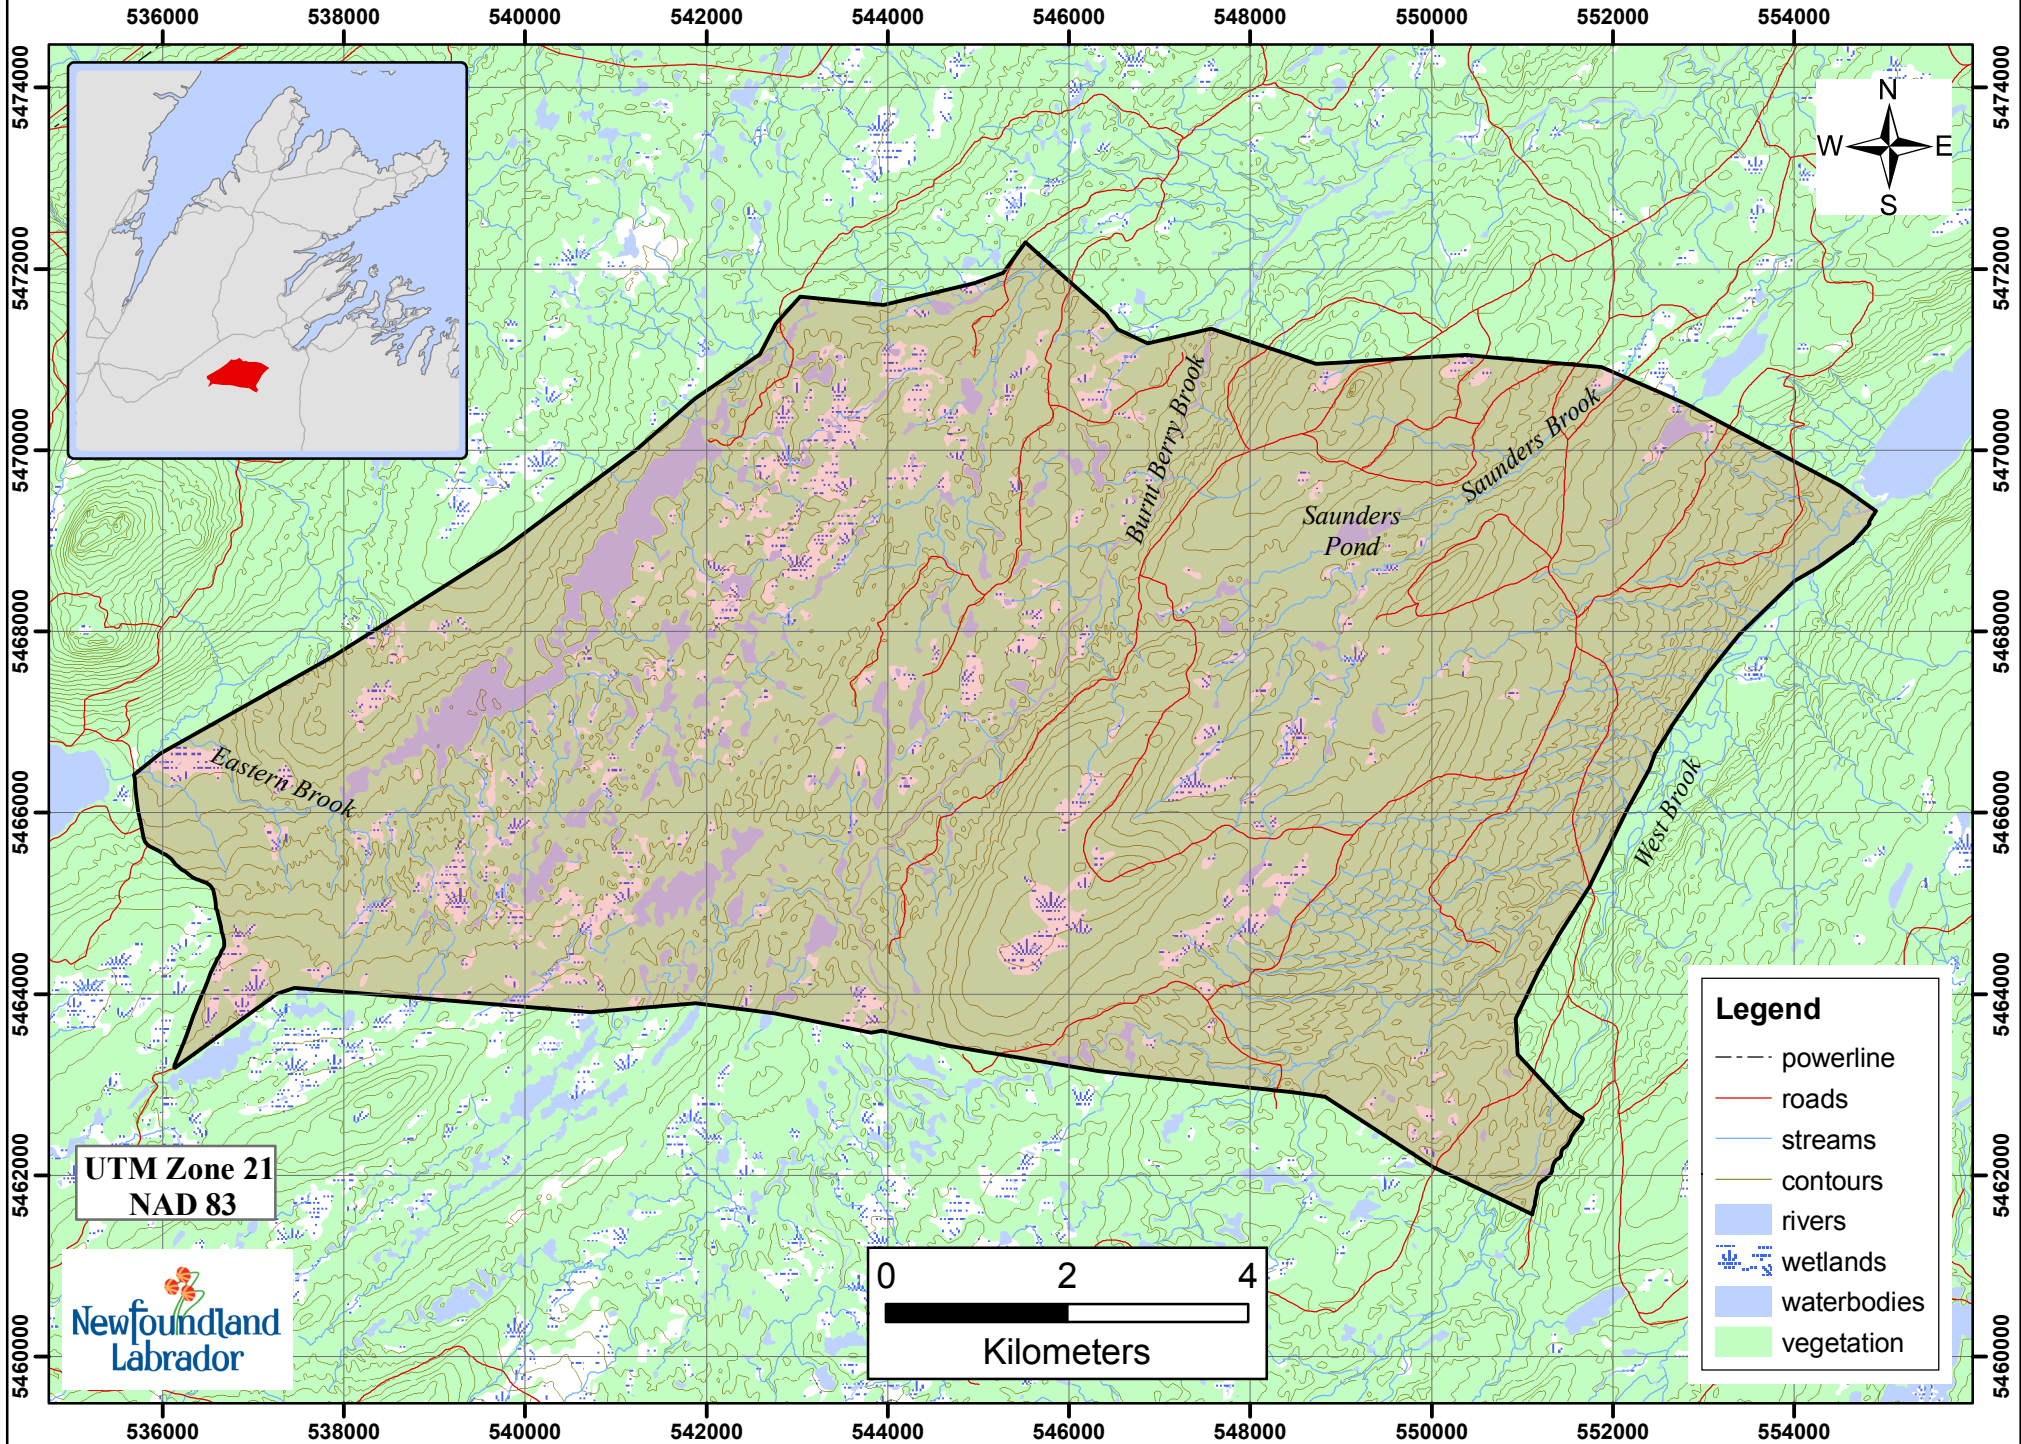

Beaver Trapline 37 Fur Zone 8

UTM Zone 21
NAD 83

Legend

- powerline
- roads
- streams
- contours
- rivers
- ▨ wetlands
- waterbodies
- vegetation