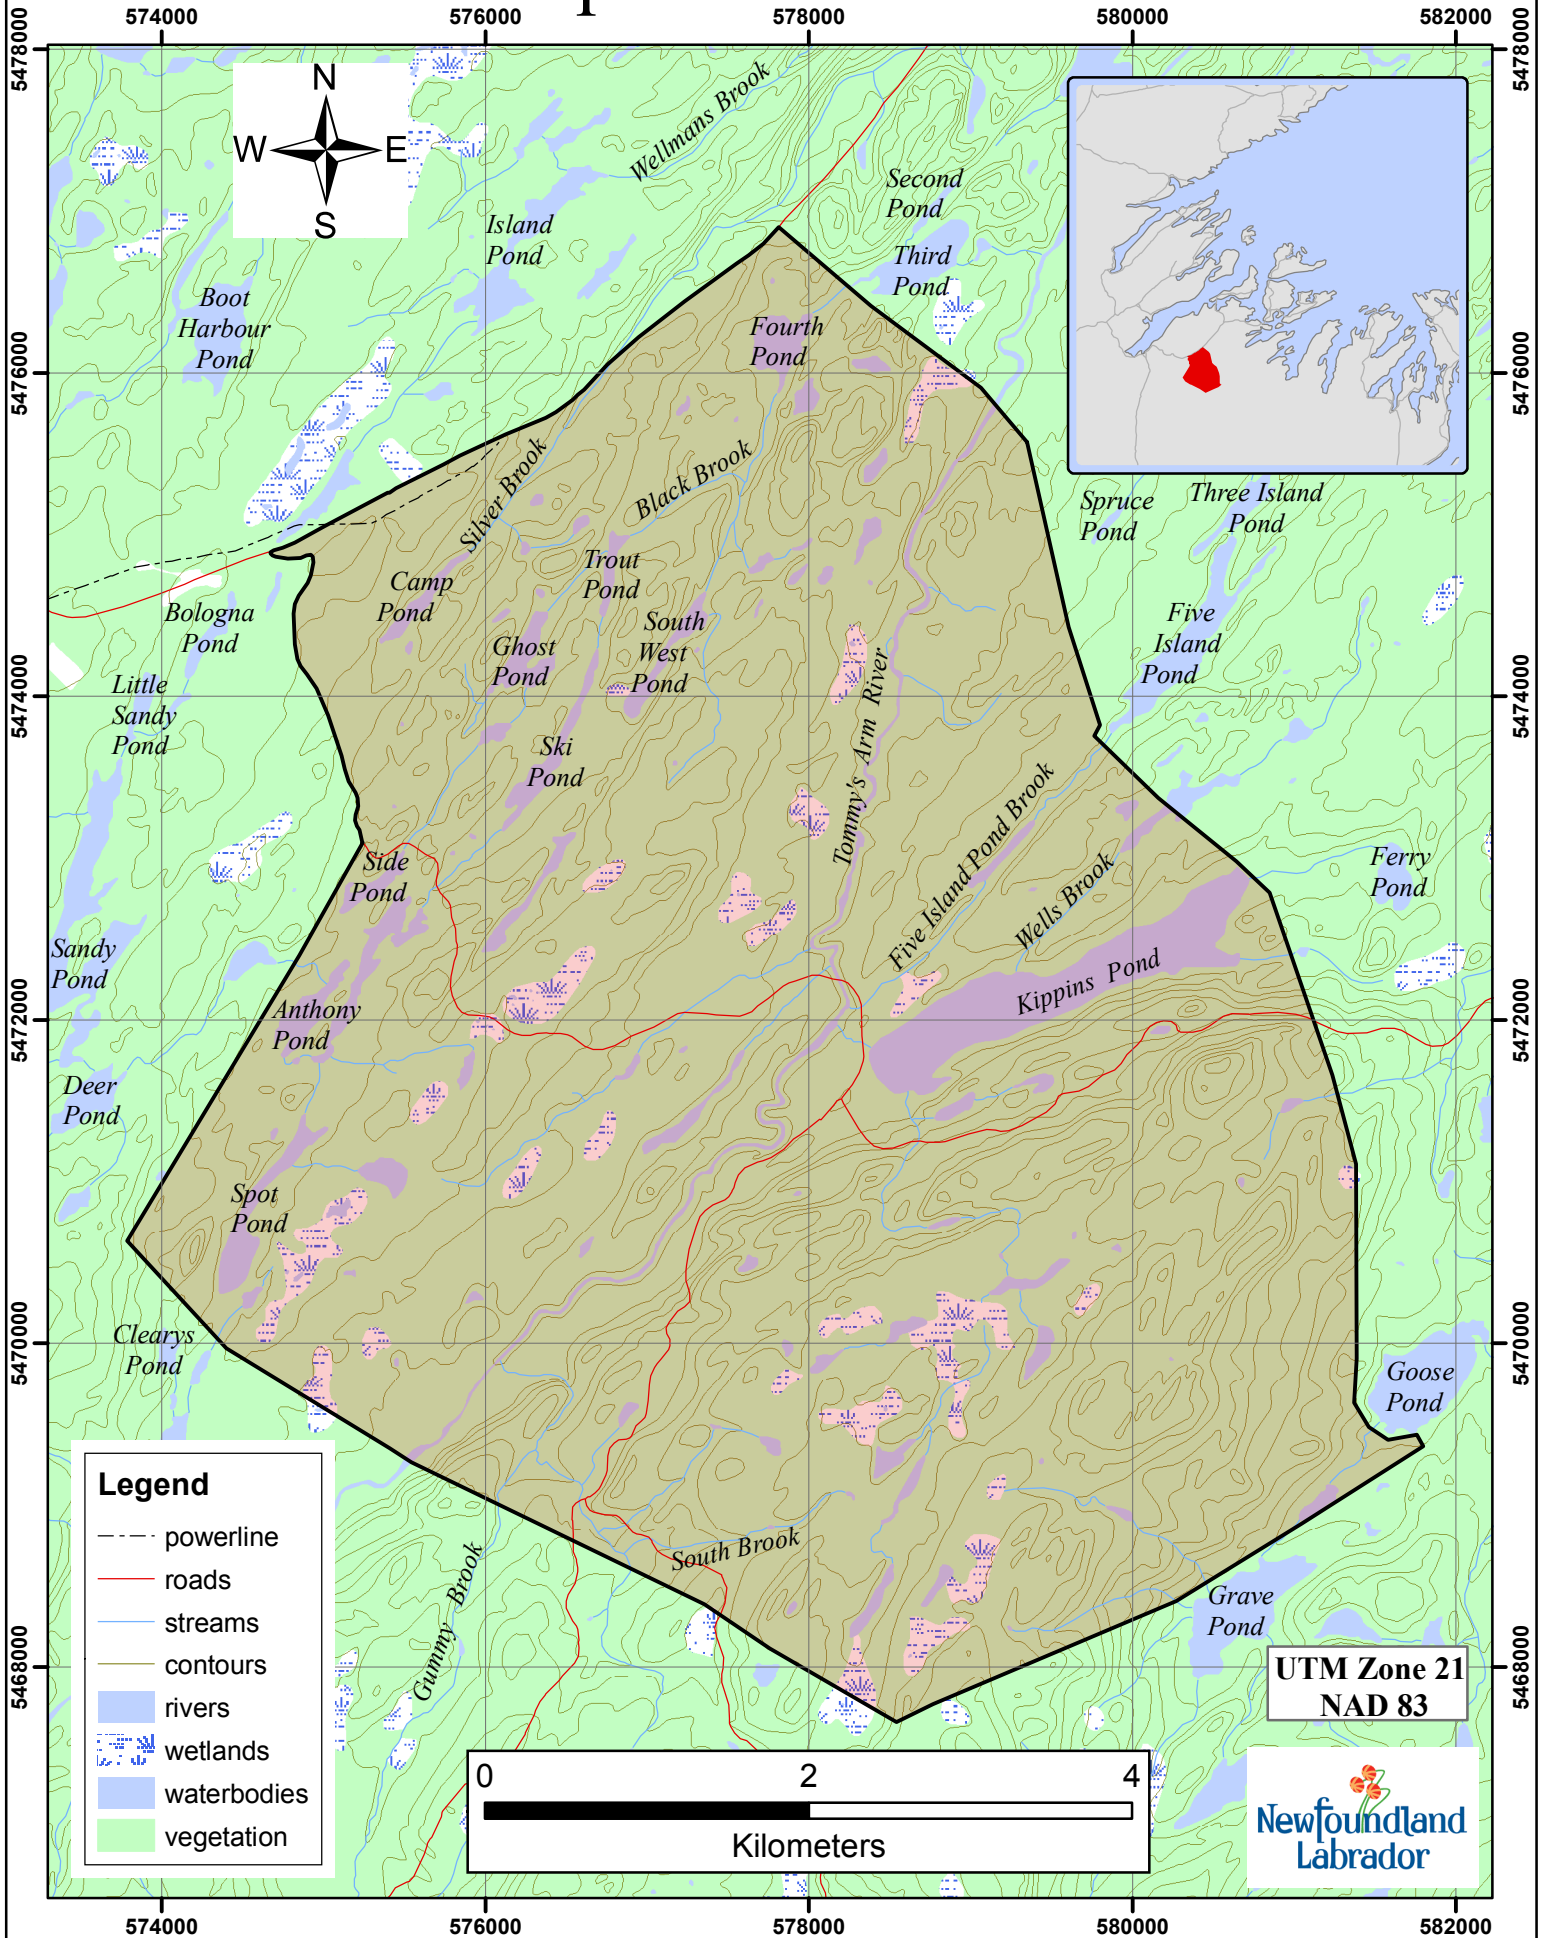

# Beaver Trapline 39 Fur Zone 8

UTM Zone 21  
NAD 83