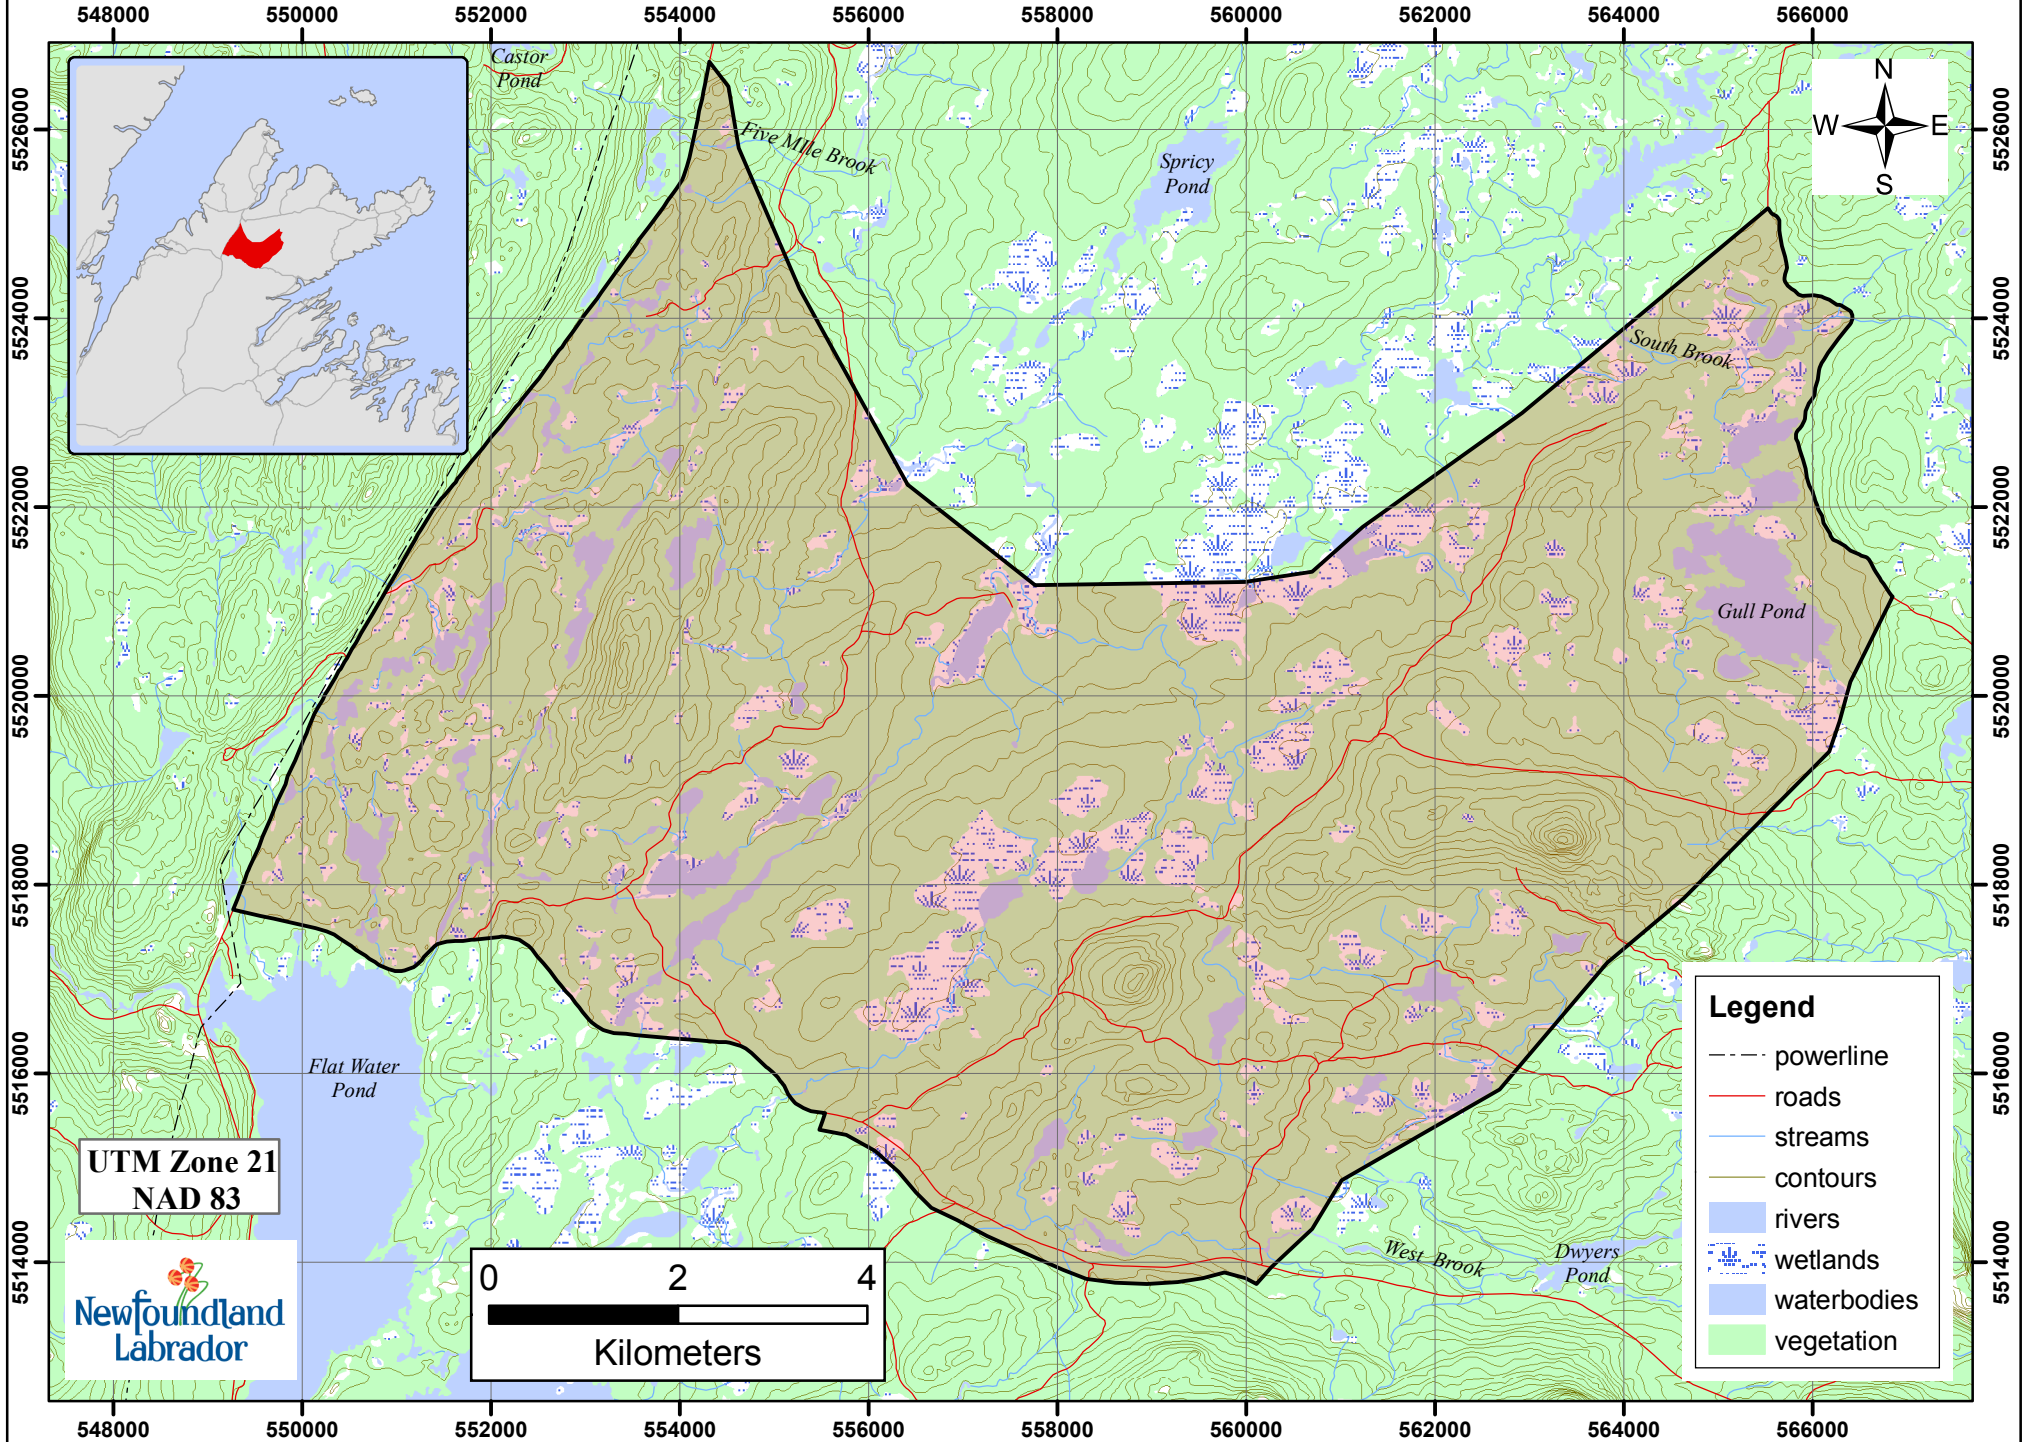

Beaver Trapline 77 Fur Zone 8

UTM Zone 21
NAD 83

Legend

- powerline
- roads
- streams
- contours
- rivers
- wetlands
- waterbodies
- vegetation