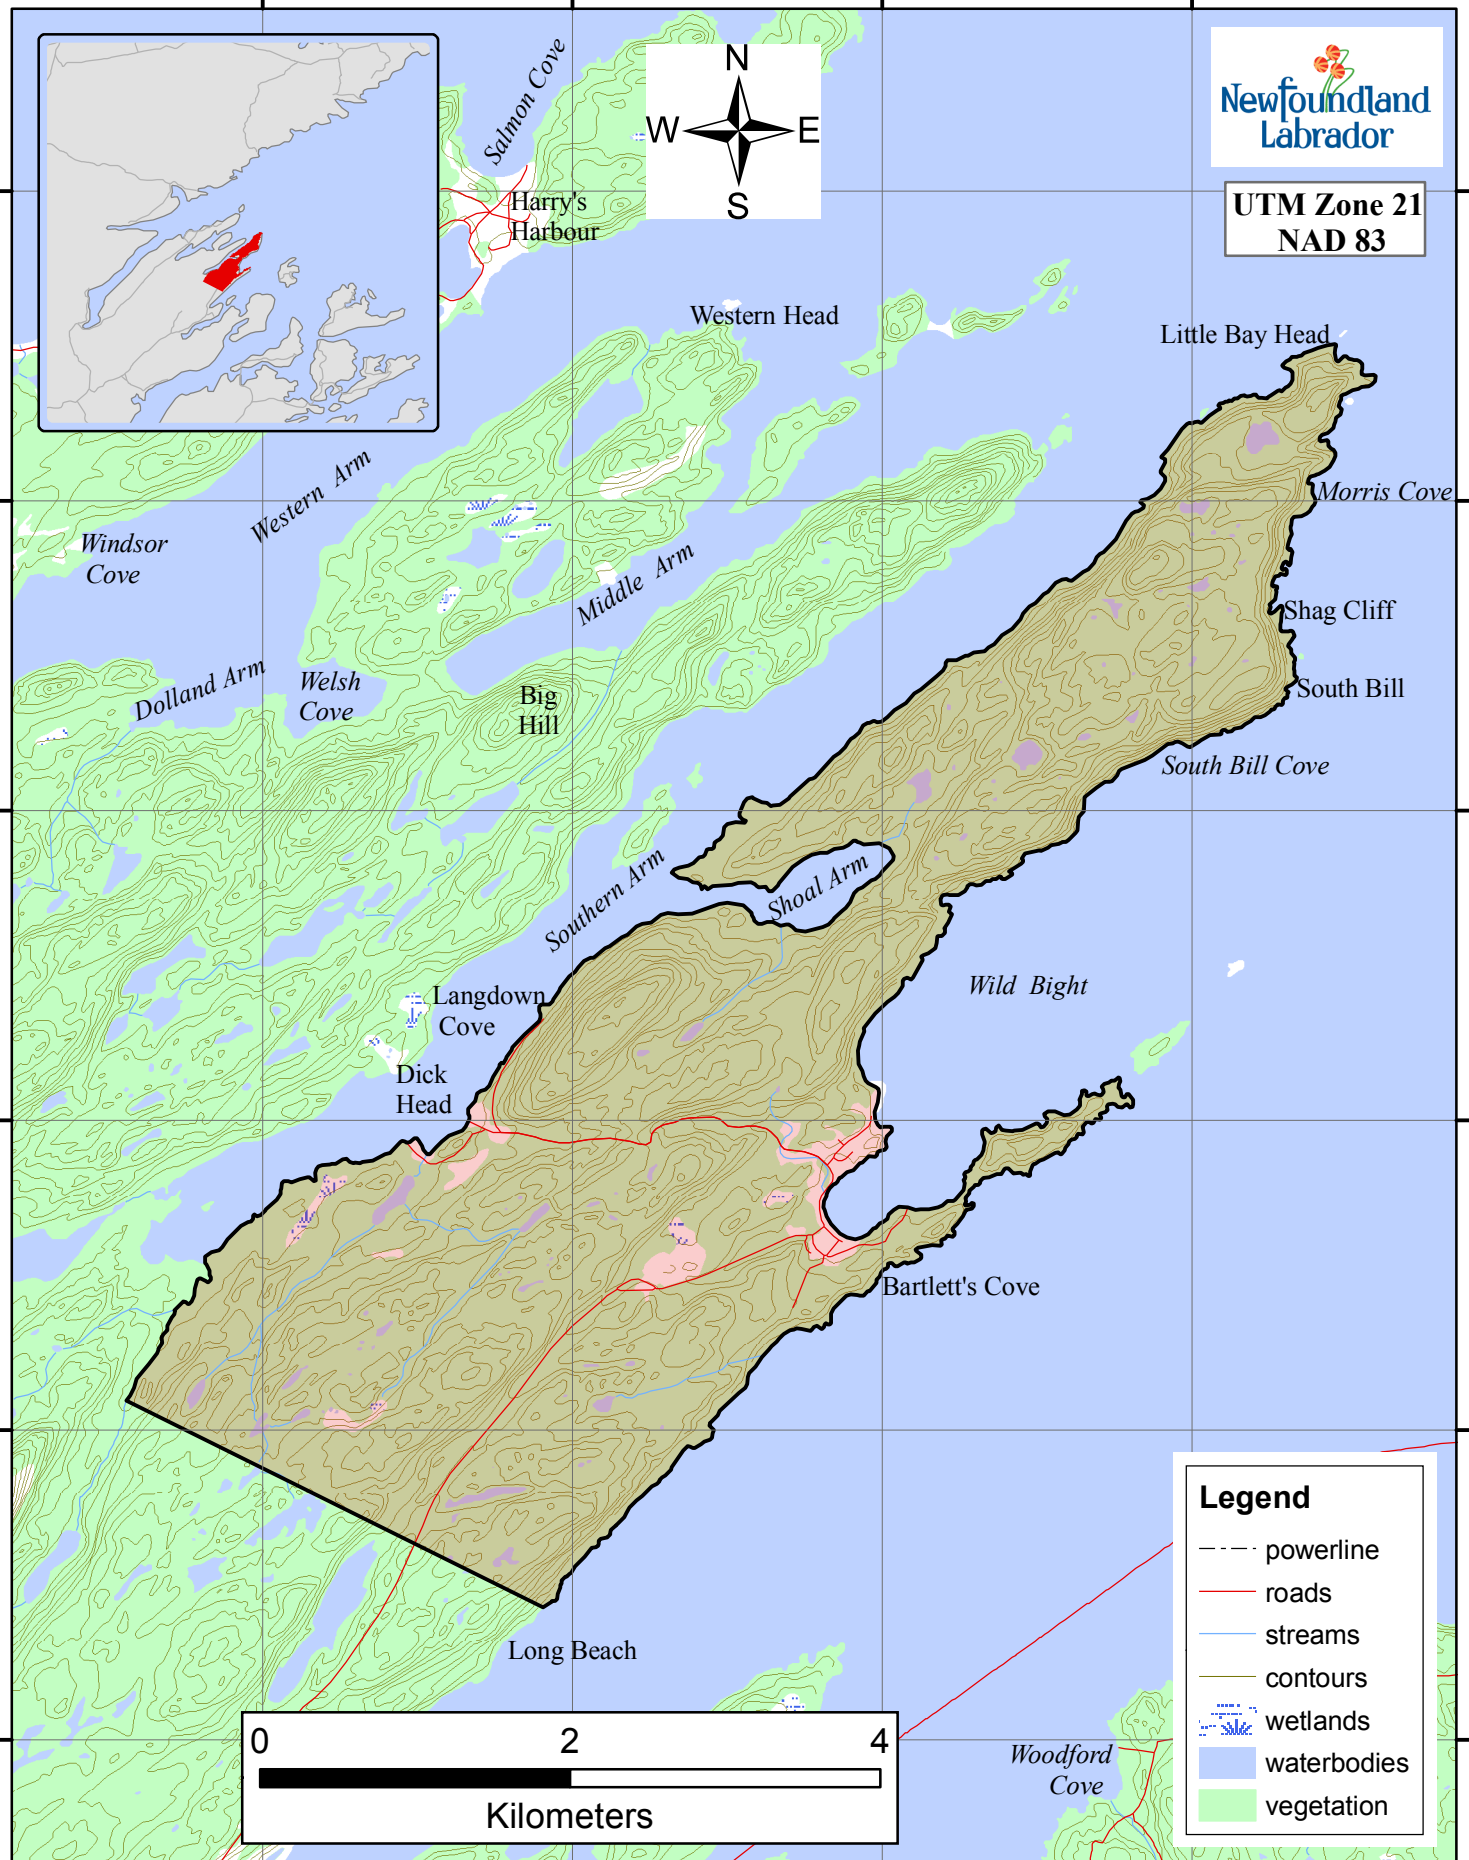

Beaver Trapline 84 Fur Zone 8

576000 578000 580000 582000

Salmon Cove
Harry's Harbour

UTM Zone 21
NAD 83

5506000
5504000
5502000
5500000
5498000
5496000

Little Bay Head
Morris Cove
Shag Cliff
South Bill
South Bill Cove

Windsor Cove
Western Arm
Dolland Arm
Welsh Cove
Big Hill
Middle Arm

Southern Arm
Shoal Arm
Wild Bight

Langdown Cove
Dick Head
Bartlett's Cove

Long Beach

Woodford Cove

Legend

- powerline
- roads
- streams
- contours
- wetlands
- waterbodies
- vegetation

576000 578000 580000 582000