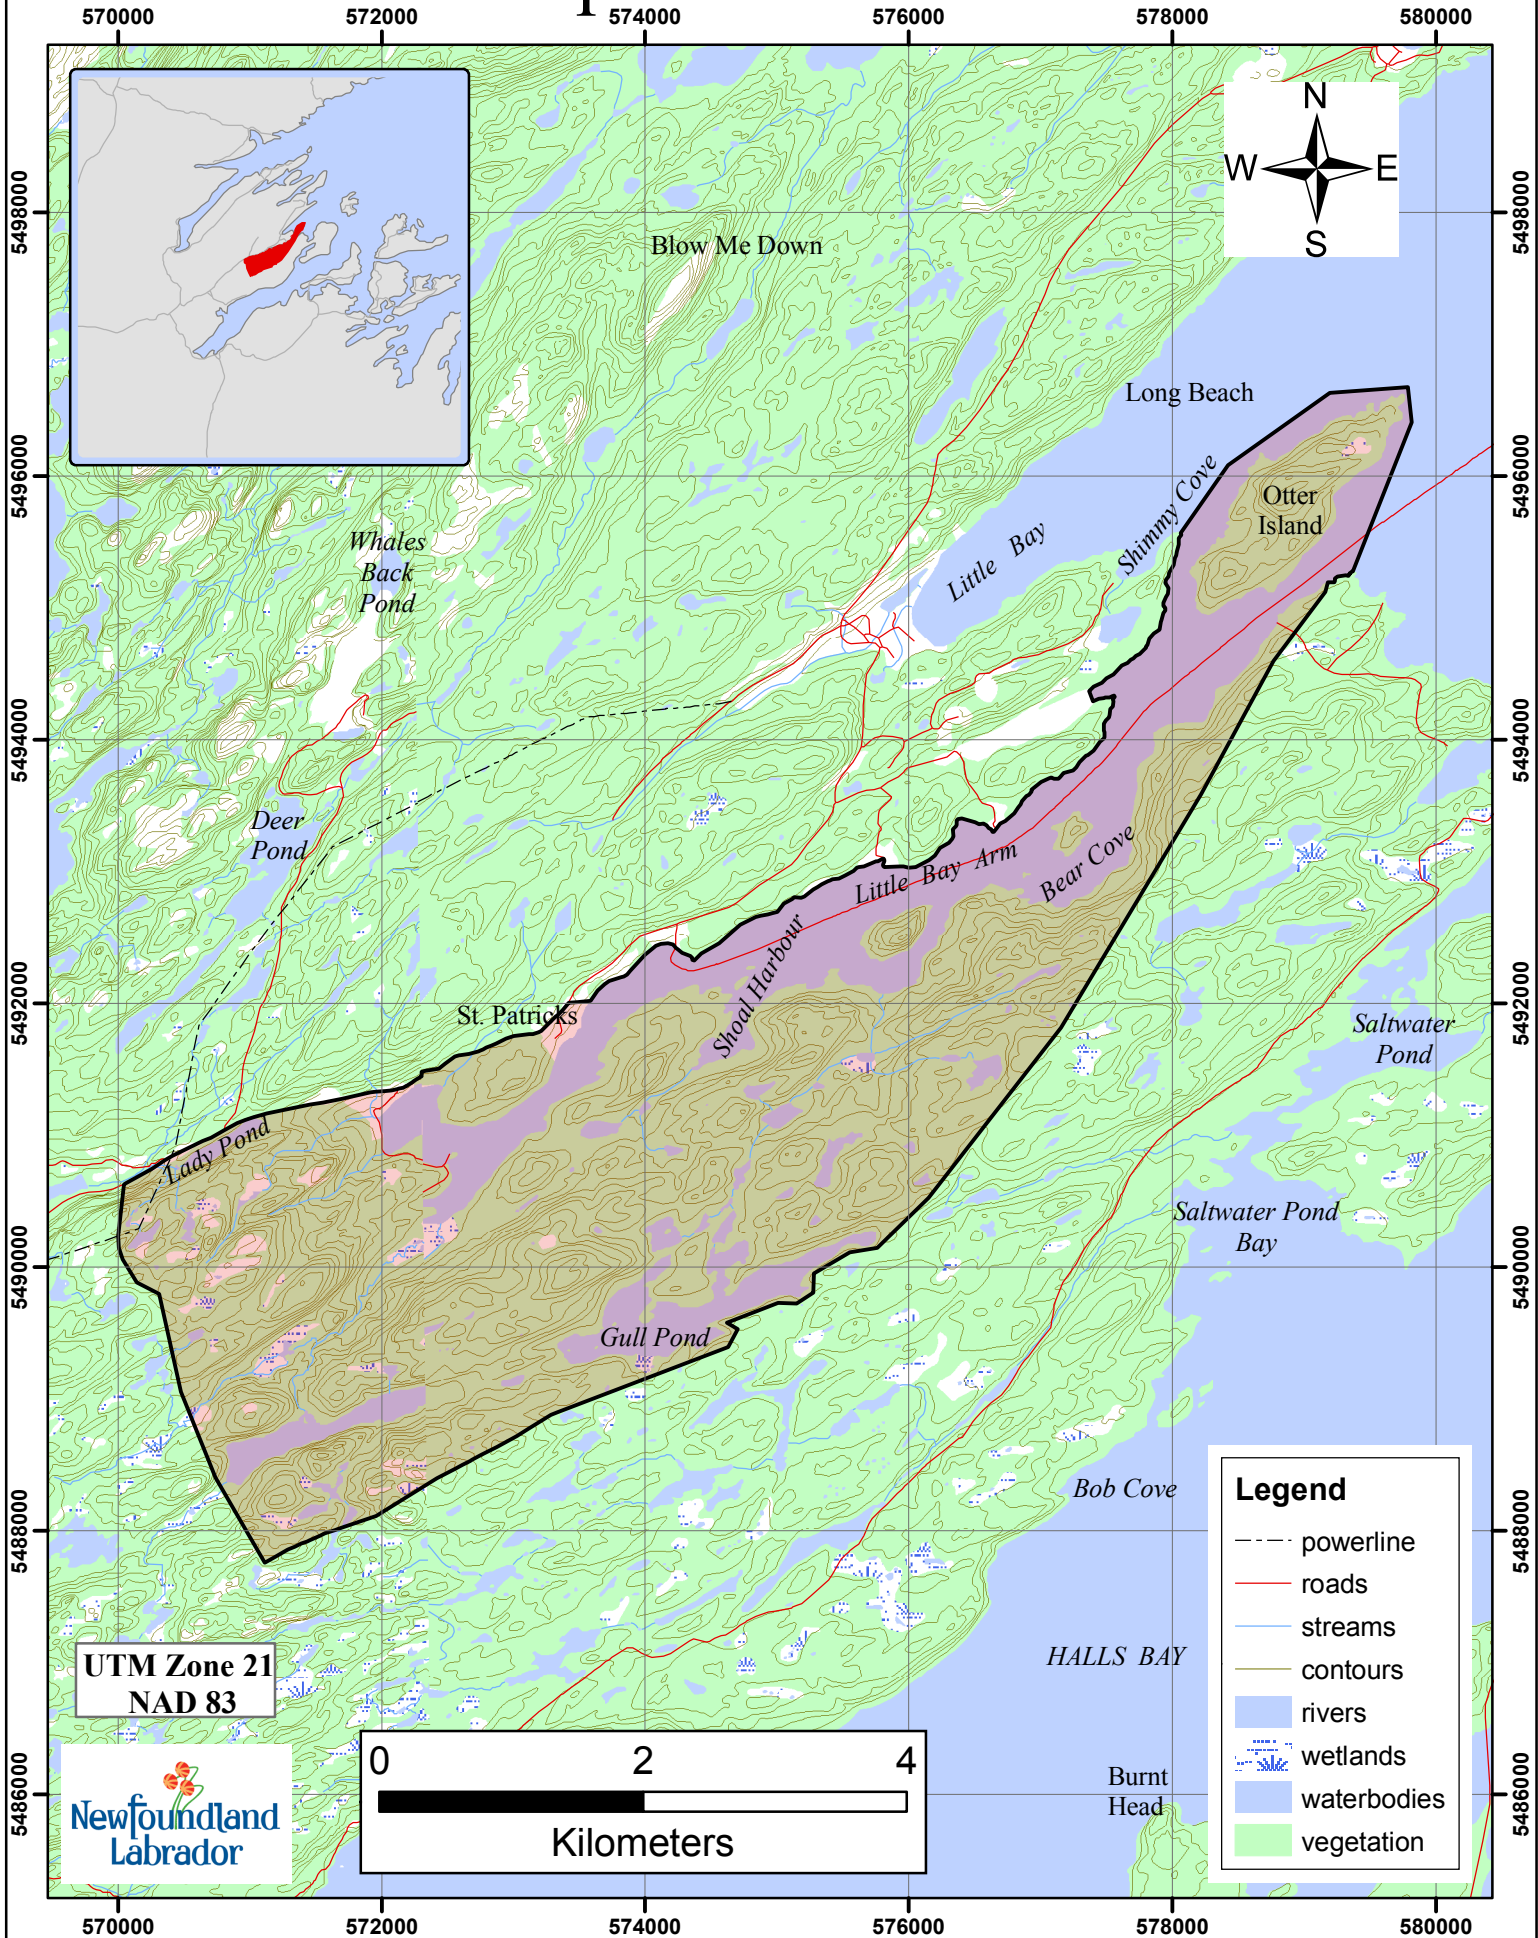

# Beaver Trapline 97 Fur Zone 8

UTM Zone 21  
NAD 83