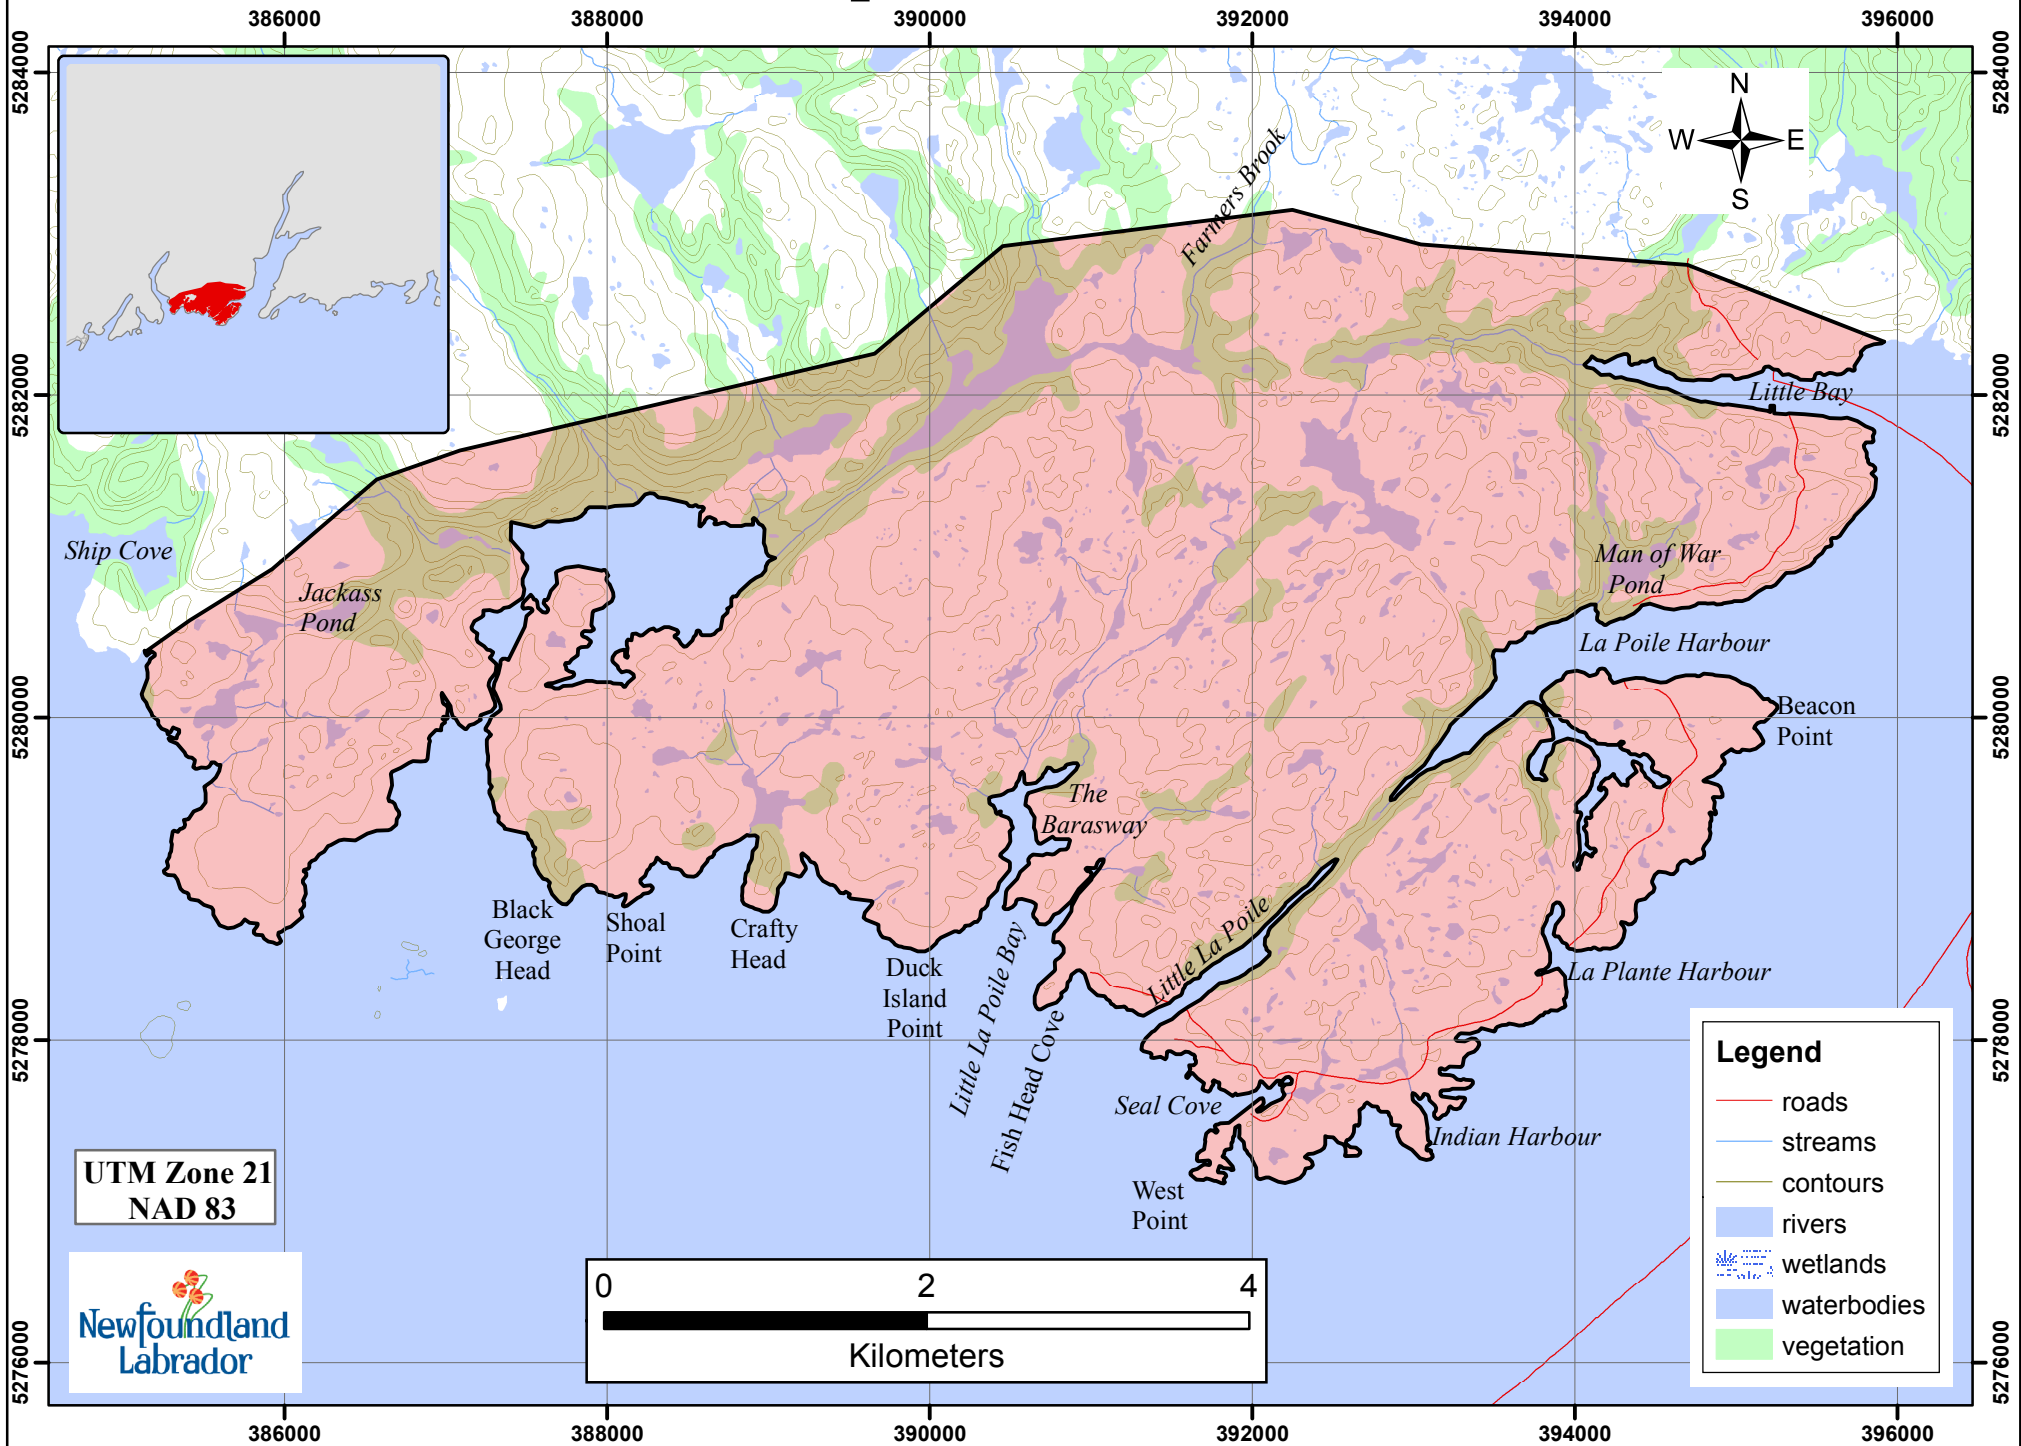

# Beaver Trapline 273 Fur Zone 9

UTM Zone 21  
NAD 83

**Legend**

- roads
- streams
- contours
- rivers
- wetlands
- waterbodies
- vegetation