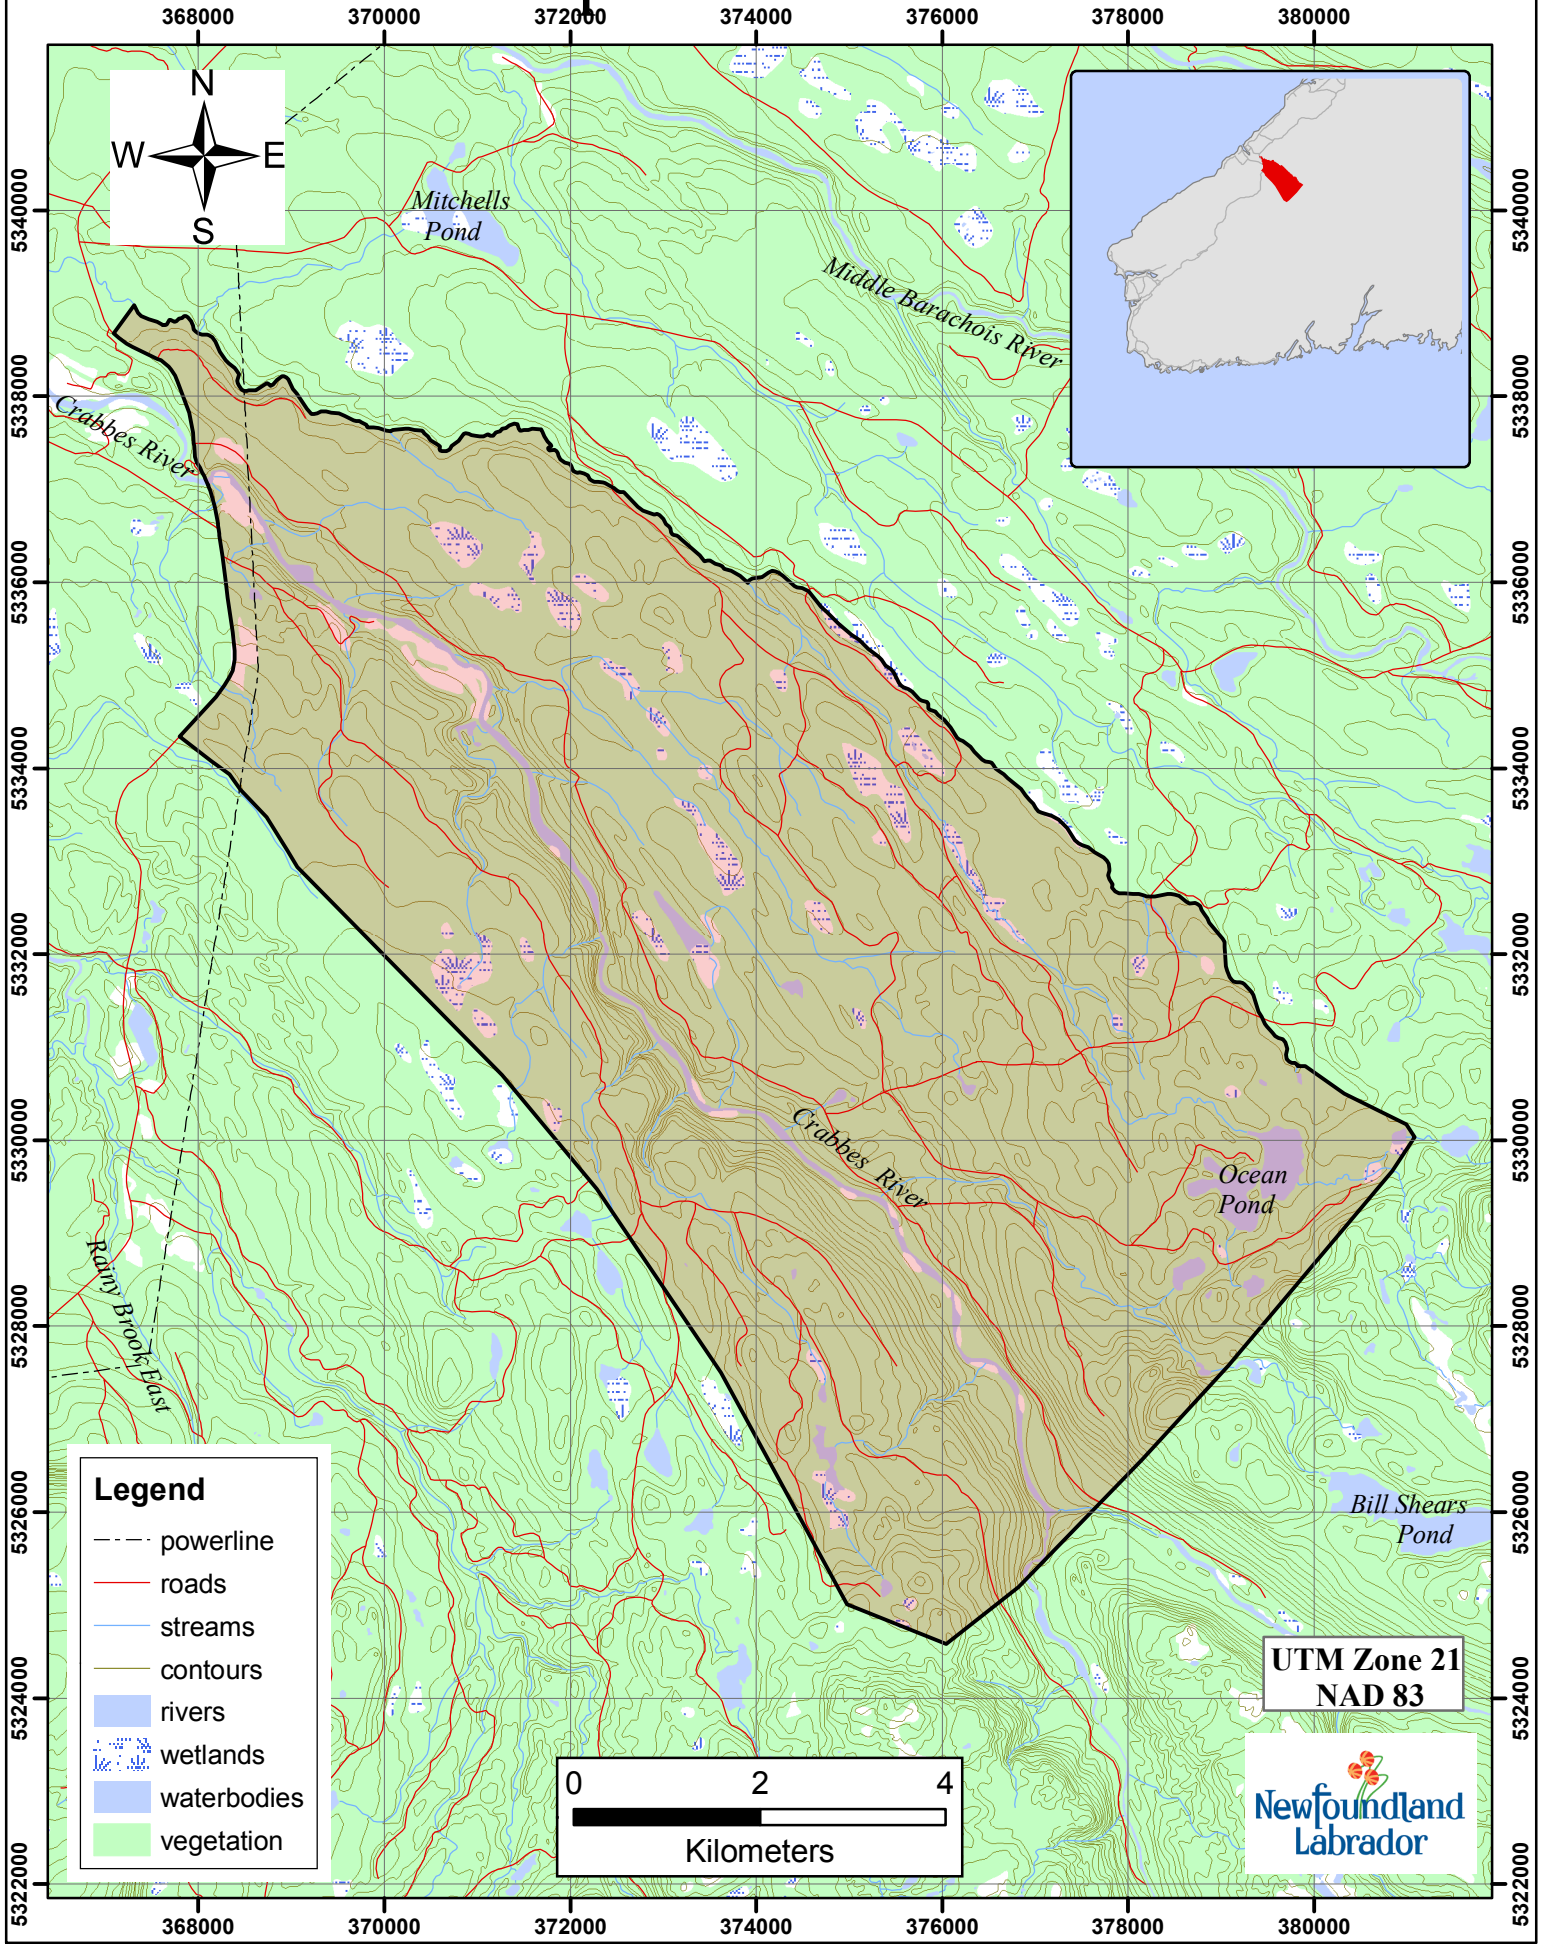

# Beaver Trapline 348 Fur Zone 9

UTM Zone 21  
NAD 83

- Legend**
- powerline
  - roads
  - streams
  - contours
  - rivers
  - wetlands
  - waterbodies
  - vegetation