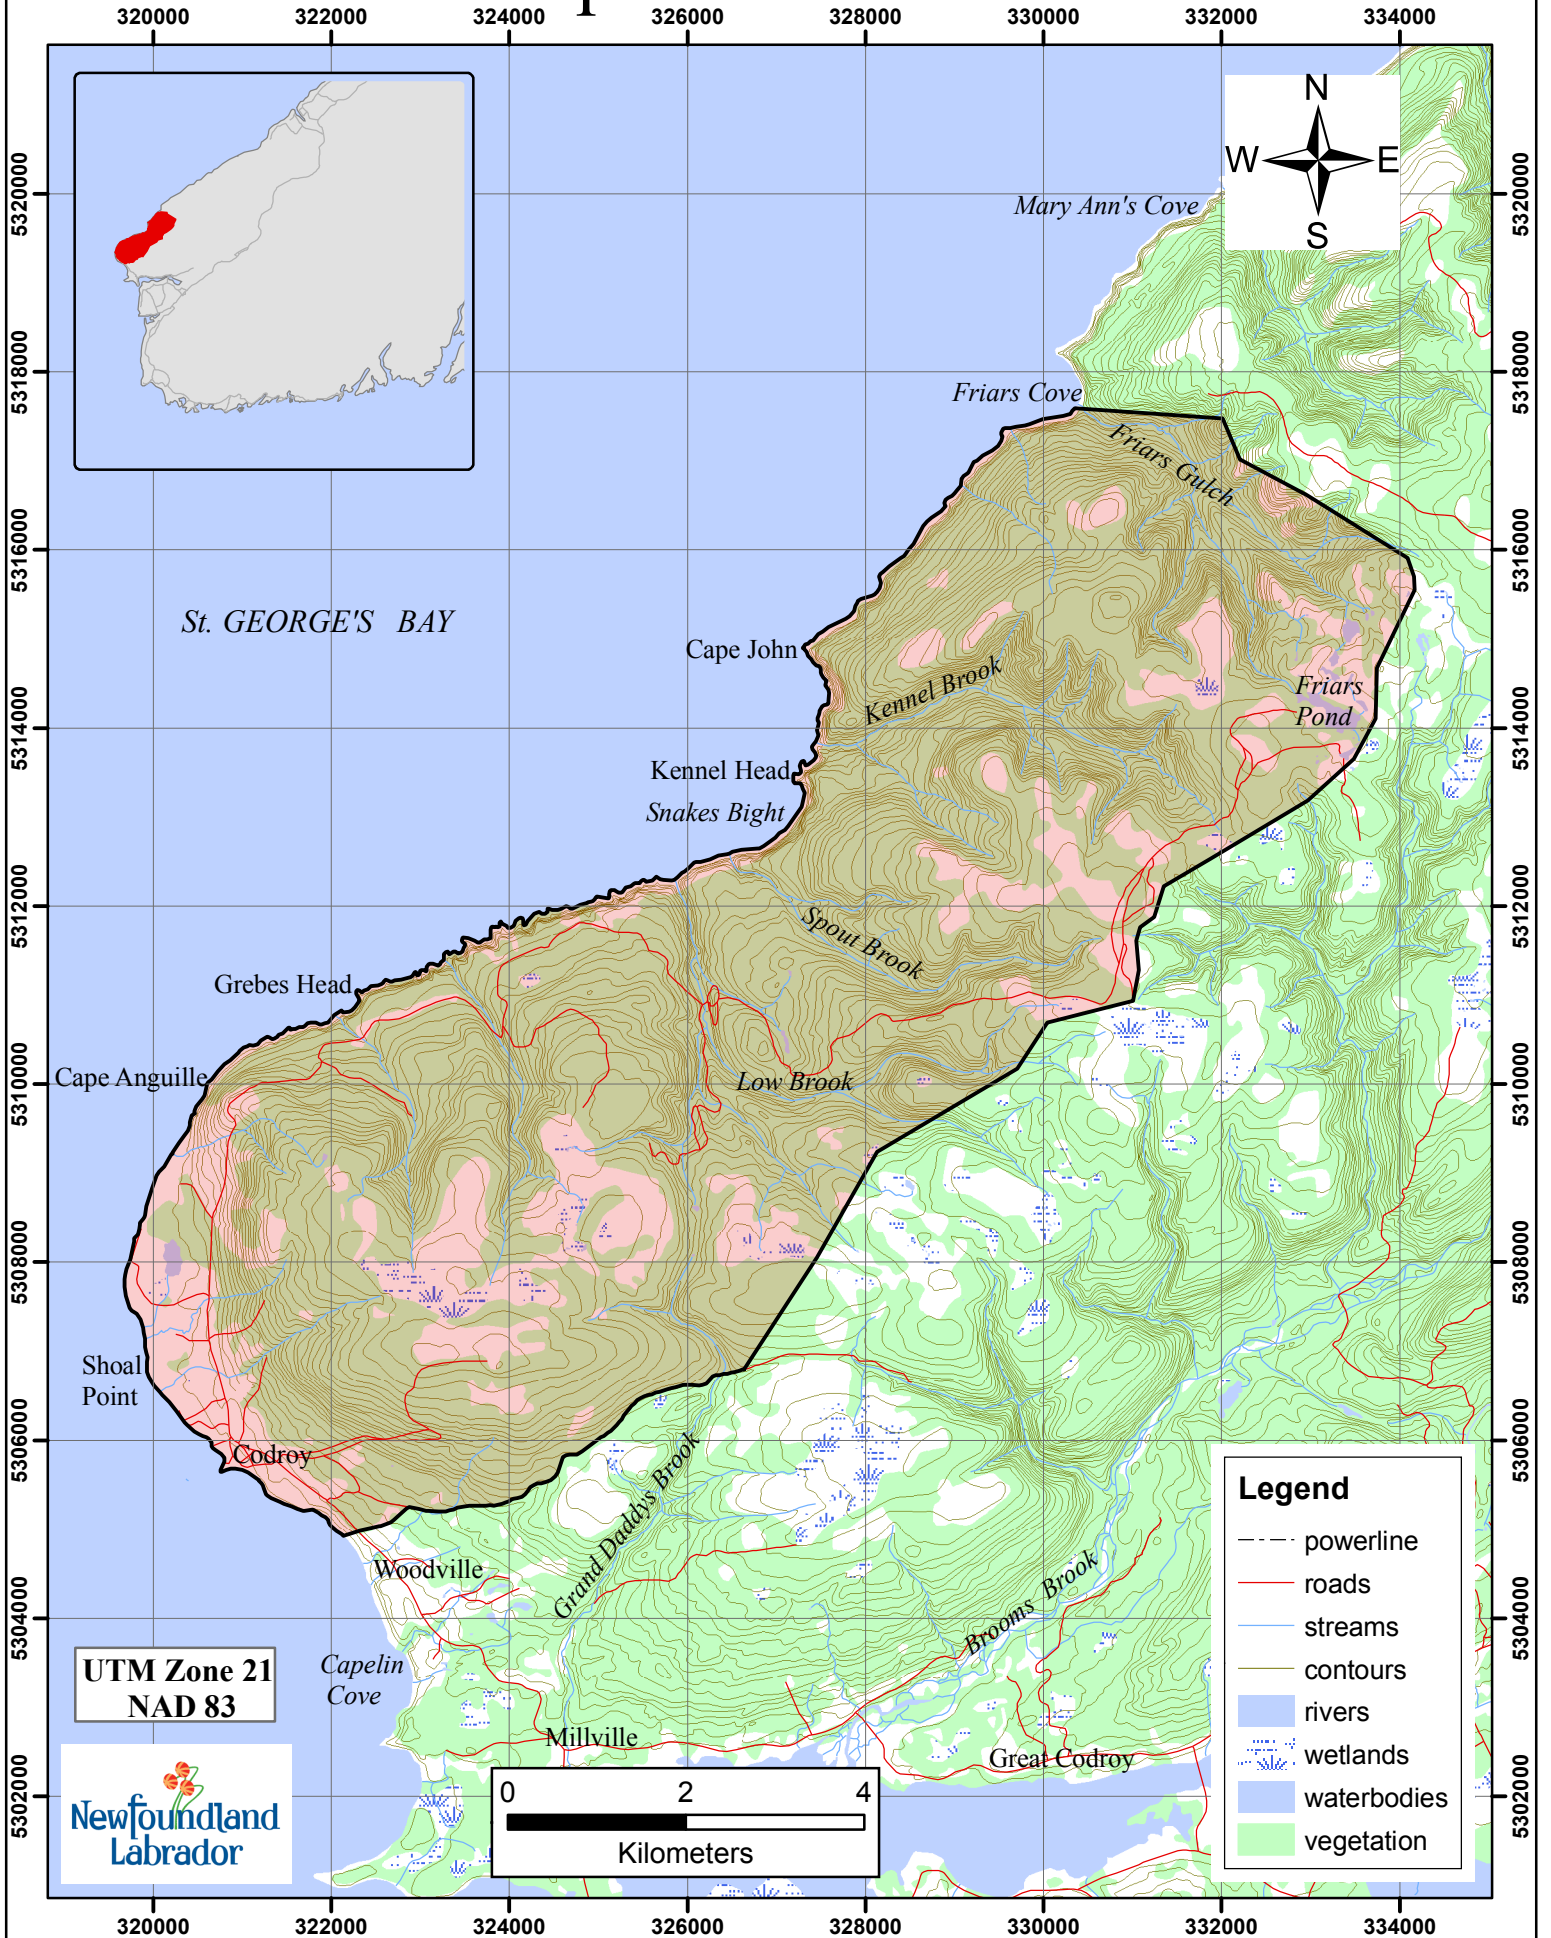

Beaver Trapline 562 Fur Zone 9

UTM Zone 21
NAD 83

Legend	
	powerline
	roads
	streams
	contours
	rivers
	wetlands
	waterbodies
	vegetation