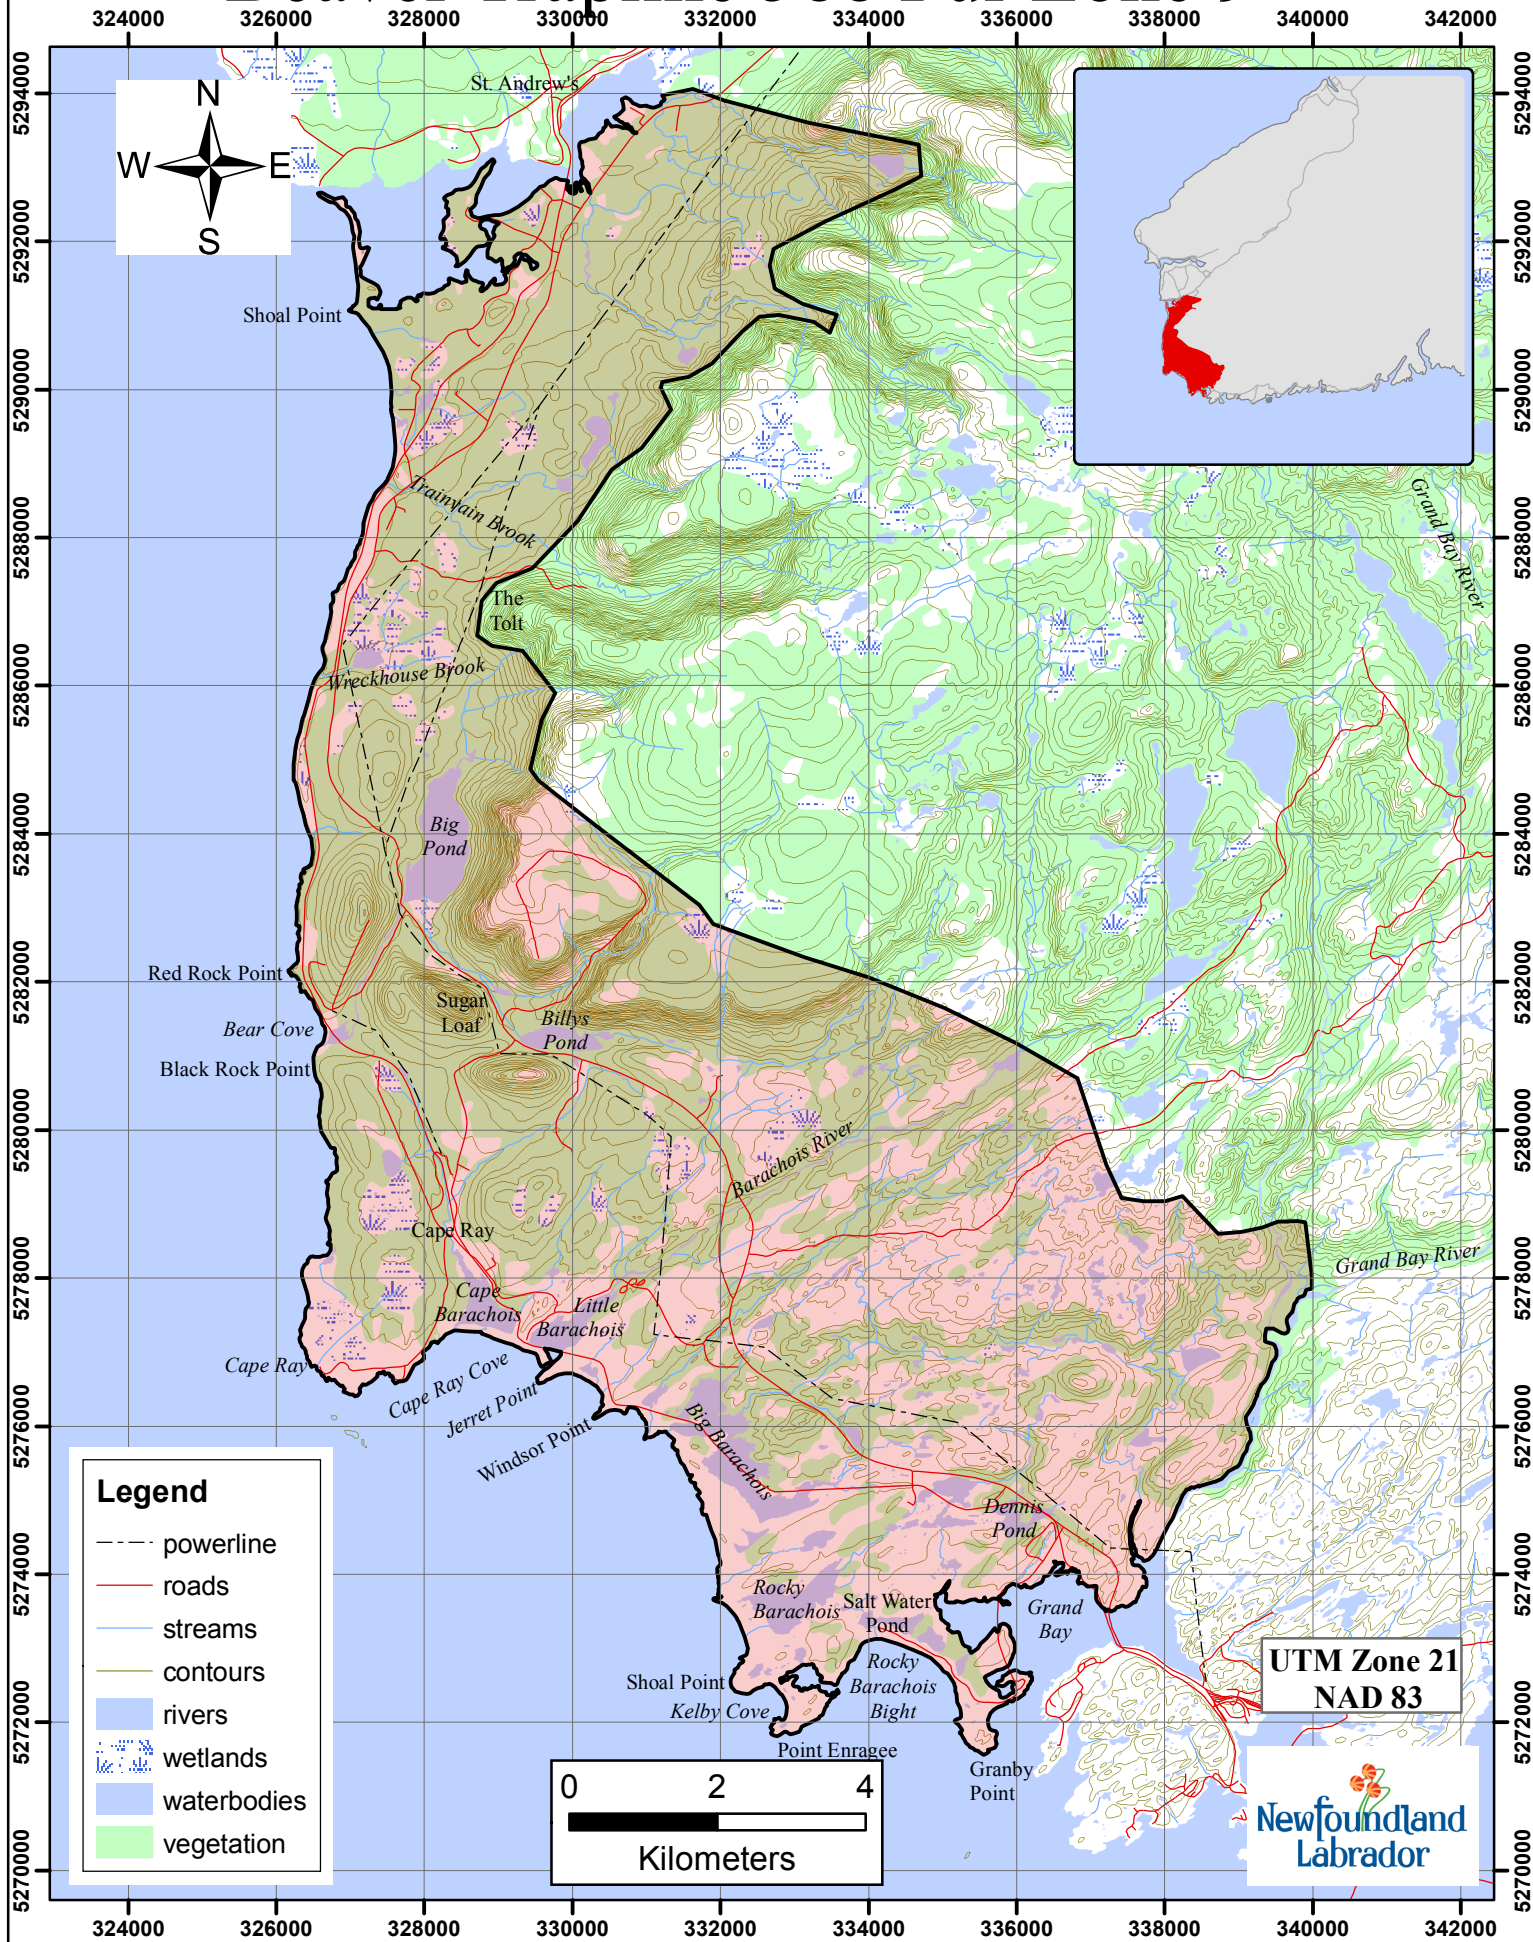

Beaver Trapline 588 Fur Zone 9

Legend

- powerline
- roads
- streams
- contours
- rivers
- wetlands
- waterbodies
- vegetation

UTM Zone 21
NAD 83