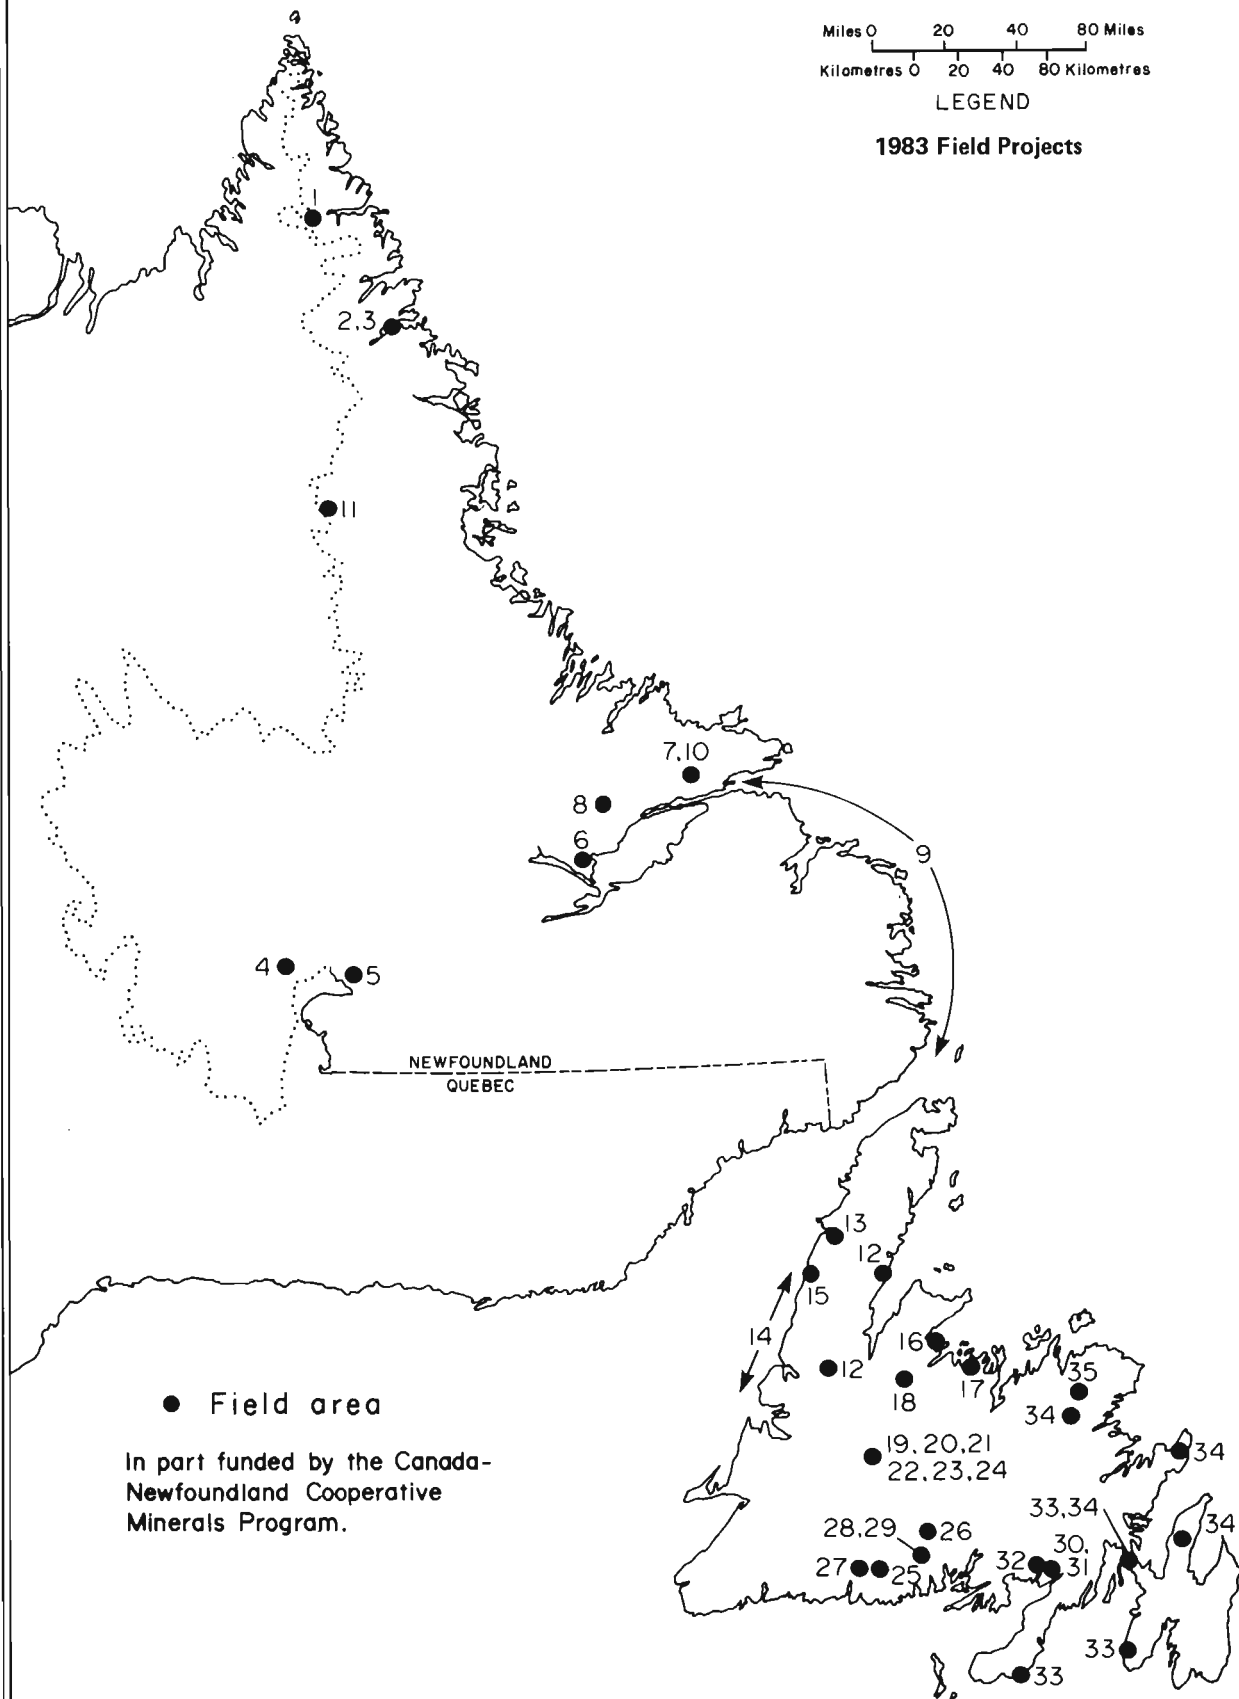

PROVINCE OF
NEWFOUNDLAND

LEGEND

1983 Field Projects

● Field area

In part funded by the Canada-
Newfoundland Cooperative
Minerals Program.