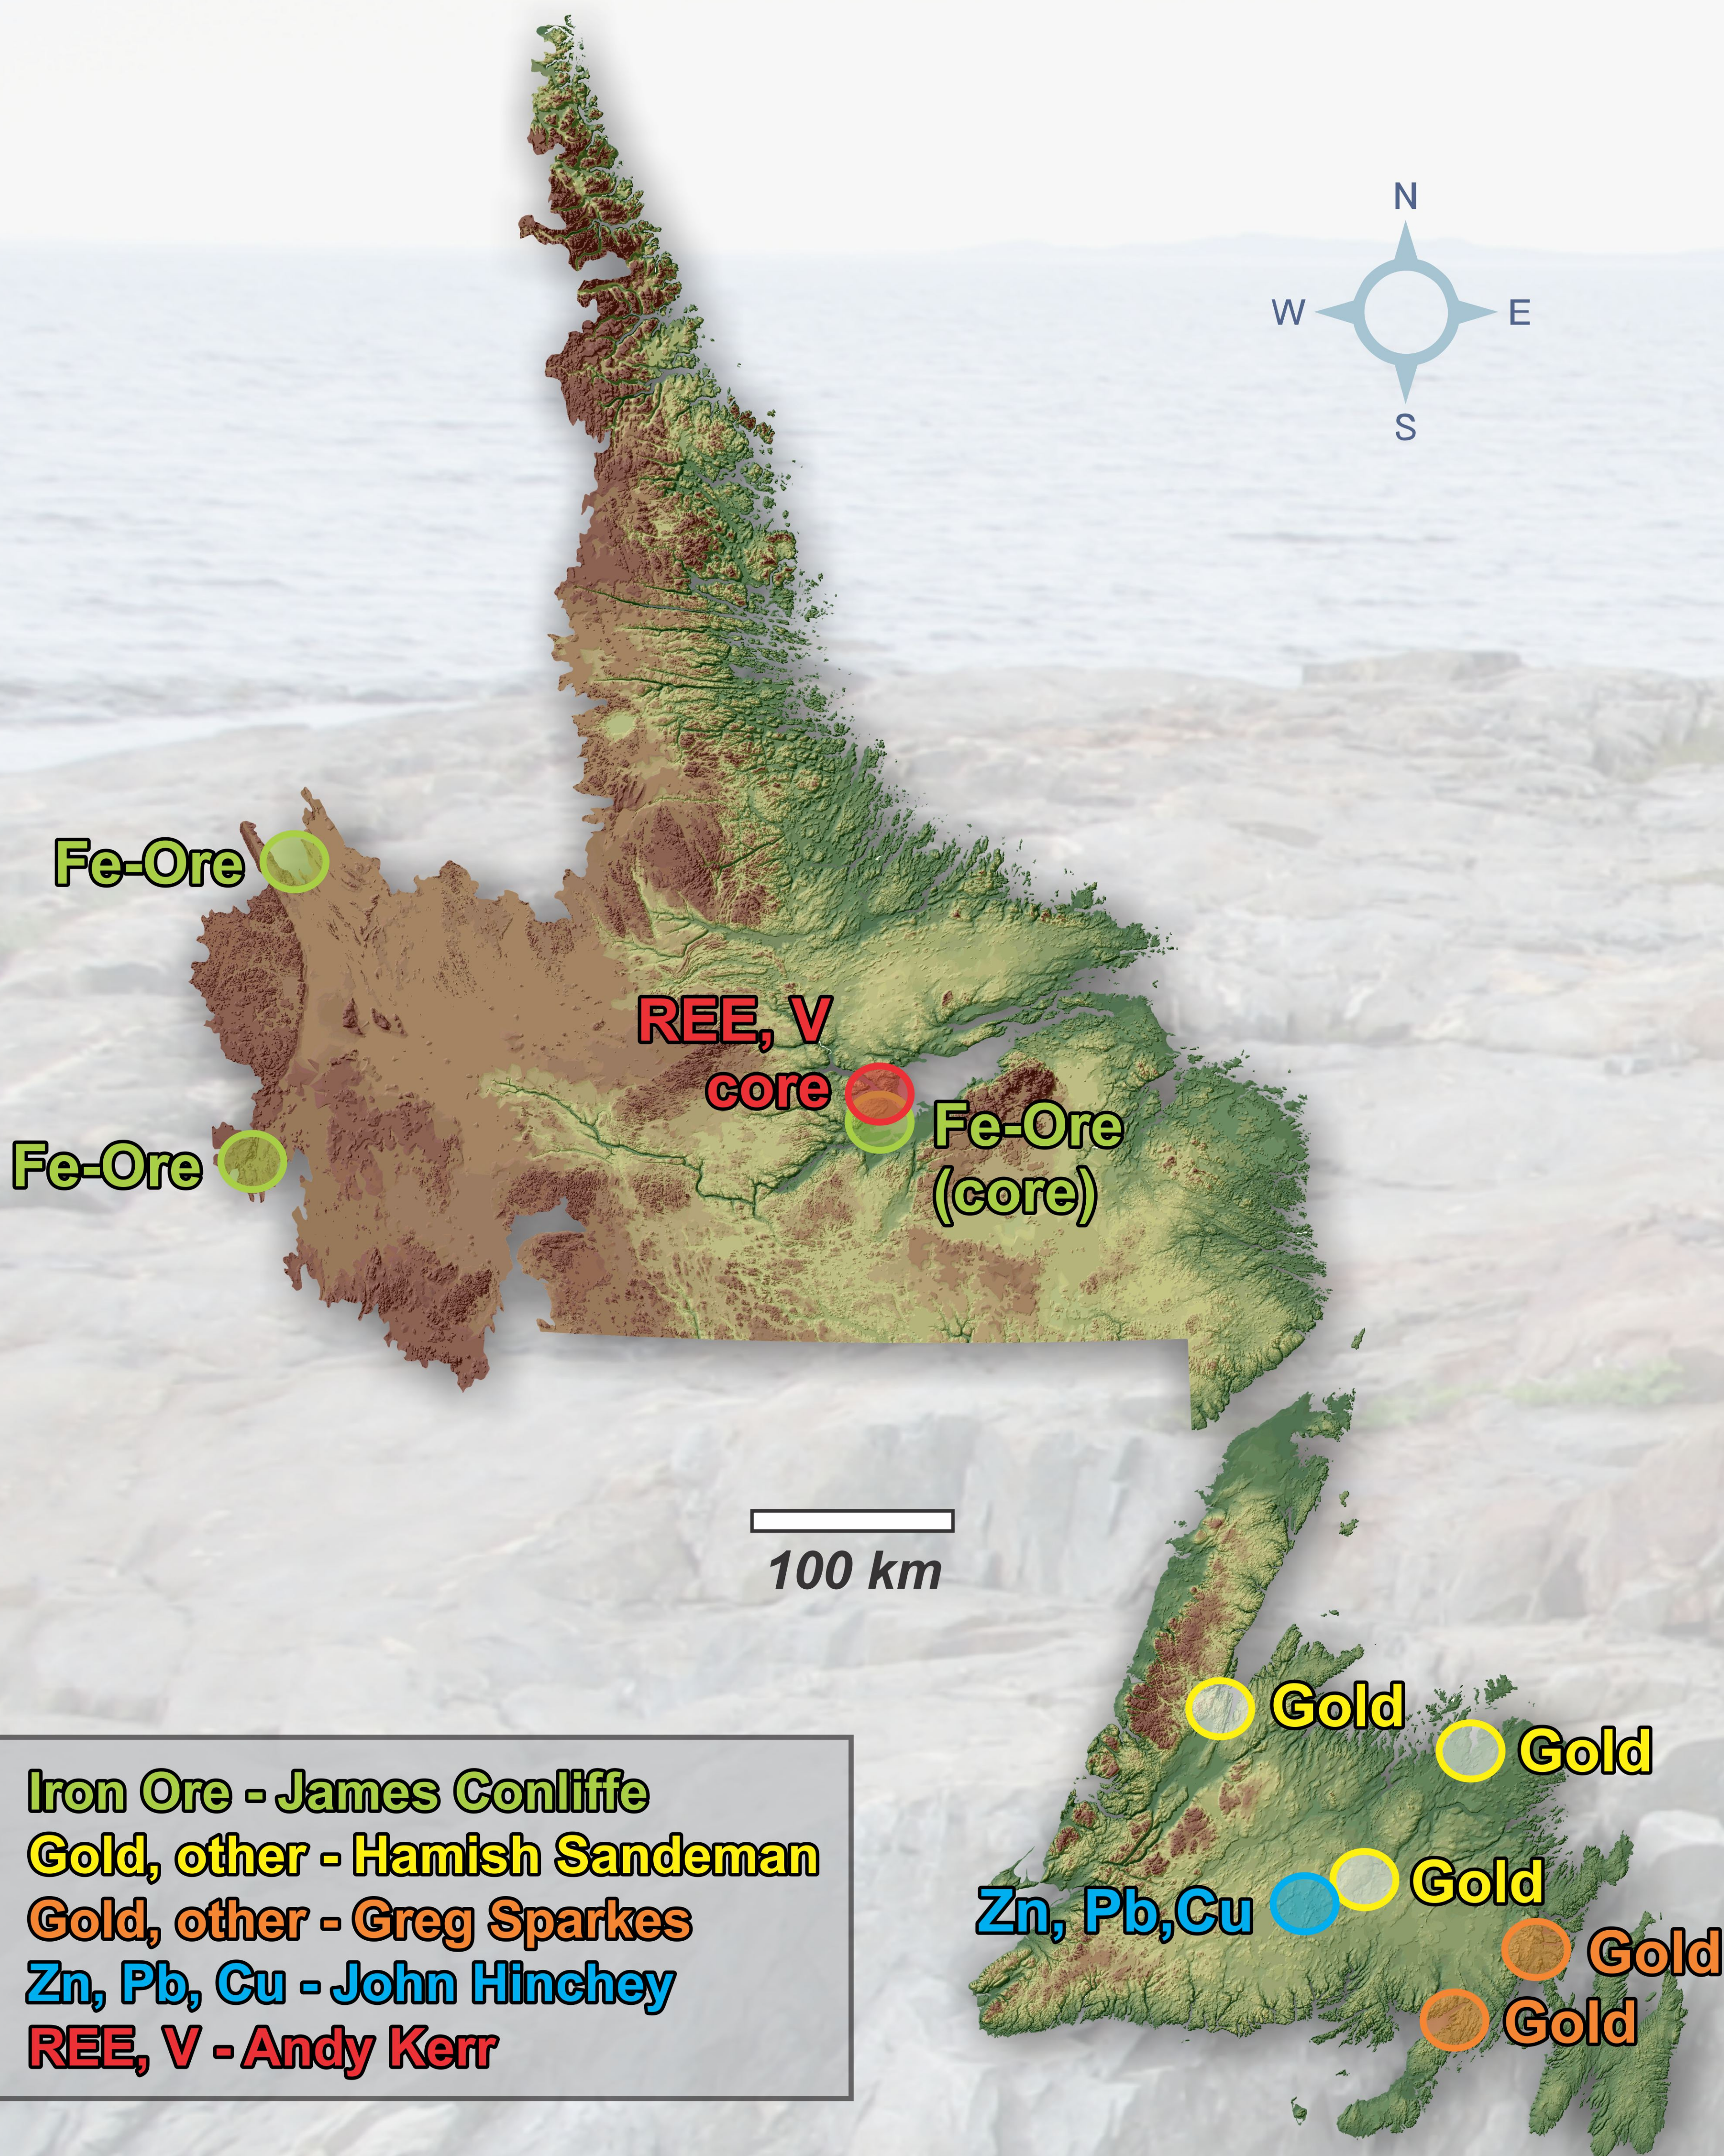

MINERAL DEPOSITS SECTION

LOCATIONS OF FIELD PROJECTS IN 2012

Iron Ore - James Conliffe
Gold, other - Hamish Sandeman
Gold, other - Greg Sparkes
Zn, Pb, Cu - John Hinchey
REE, V - Andy Kerr