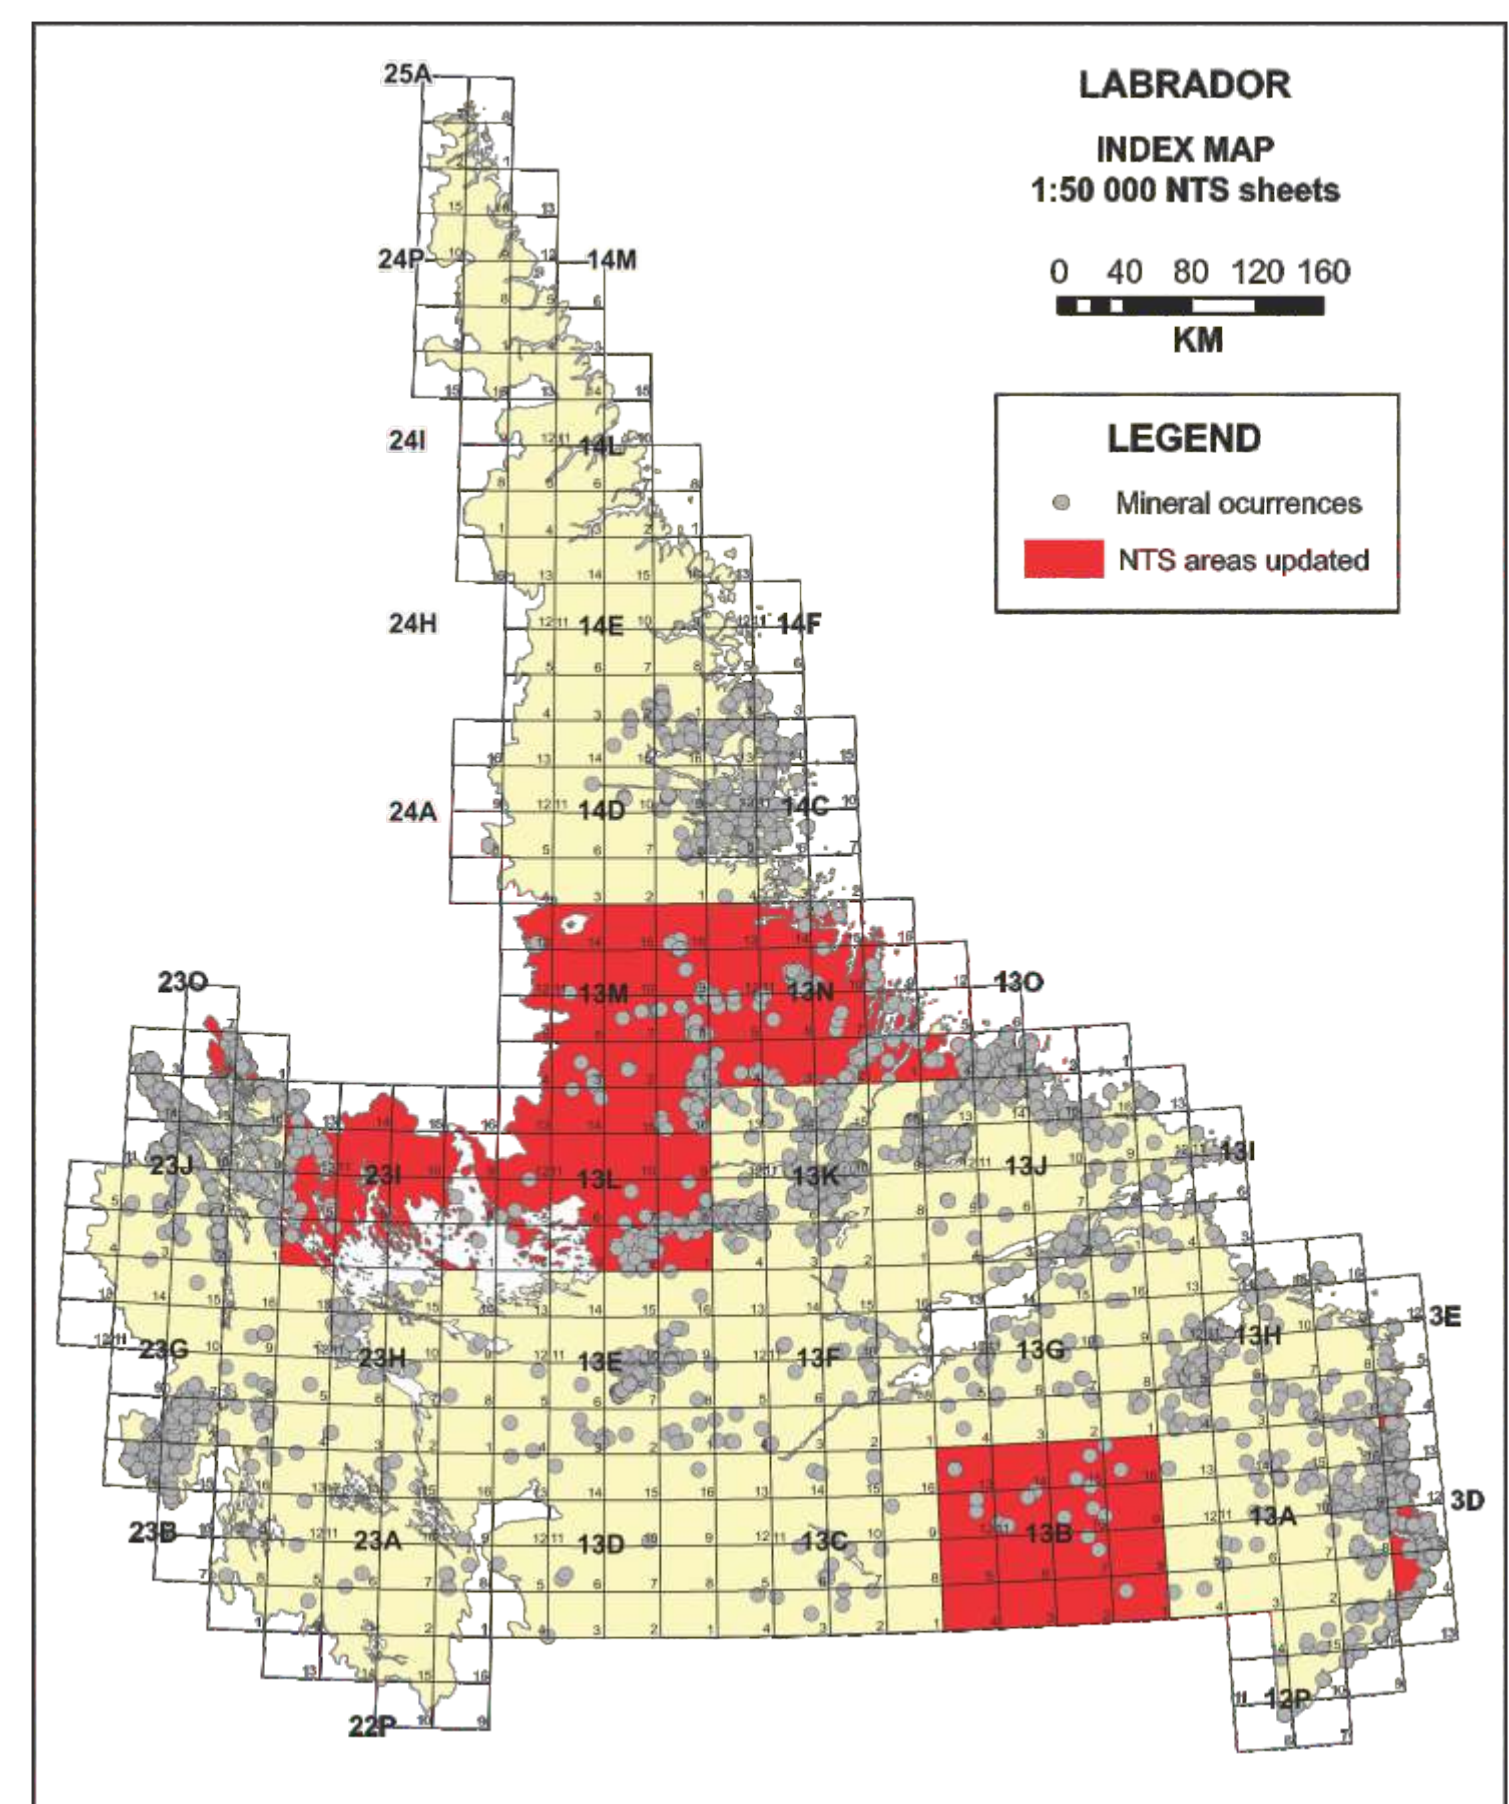

MINERAL OCCURRENCE DATA SYSTEM (MODS)

GREG STAPLETON AND JAN SMITH

The Mineral Occurrence Data System (MODS) is an important resource available for explorationists and researchers interested in the mineral resources of the Province. It provides location, information on previous exploration work and essential geological data on mineral occurrences, and also classifies occurrences by style and geological context. The database is updated and added to continuously.

FORMAT AND DELIVERY MECHANISMS

Most users of the MODS access records via the Geological Survey website using the Geoscience Atlas. This mapping application allows the database to be searched using geographical and/or geological criteria to retrieve specific sets of records for more detailed analysis in conjunction with other geoscience data sets. The MODS data can also be queried in an easier to use, but less powerful manner, using the MODS query form.

Figure 1

Figure 2

DEVELOPMENTS IN 2018

Updates in 2018 were implemented on a province-wide basis using data taken from mineral industry assessment reports, press releases and Geological Survey of Newfoundland and Labrador reports. Areas updated include parts of 1L, 1M, 2C, 2D, 2E, 2L, 2M, 11O, 12A, 12B, 12H and 12I (Newfoundland), and 3D, 13B, 13L, 13M, 13N, 23I and 23O (Labrador). In 2018, we continued to achieve consistent delivery of information through both the database and the graphical interface with both updated and new records copied to the public domain on a 24 hour basis.

MODS USER STATISTICS

The 2018 web server statistics for the MODS indicate that it was accessed 52690 times (Figure 3). During the past thirteen years, the database has been consistently used averaging 30631 hits per year. A hit is logged when the user opens a mineral inventory record.