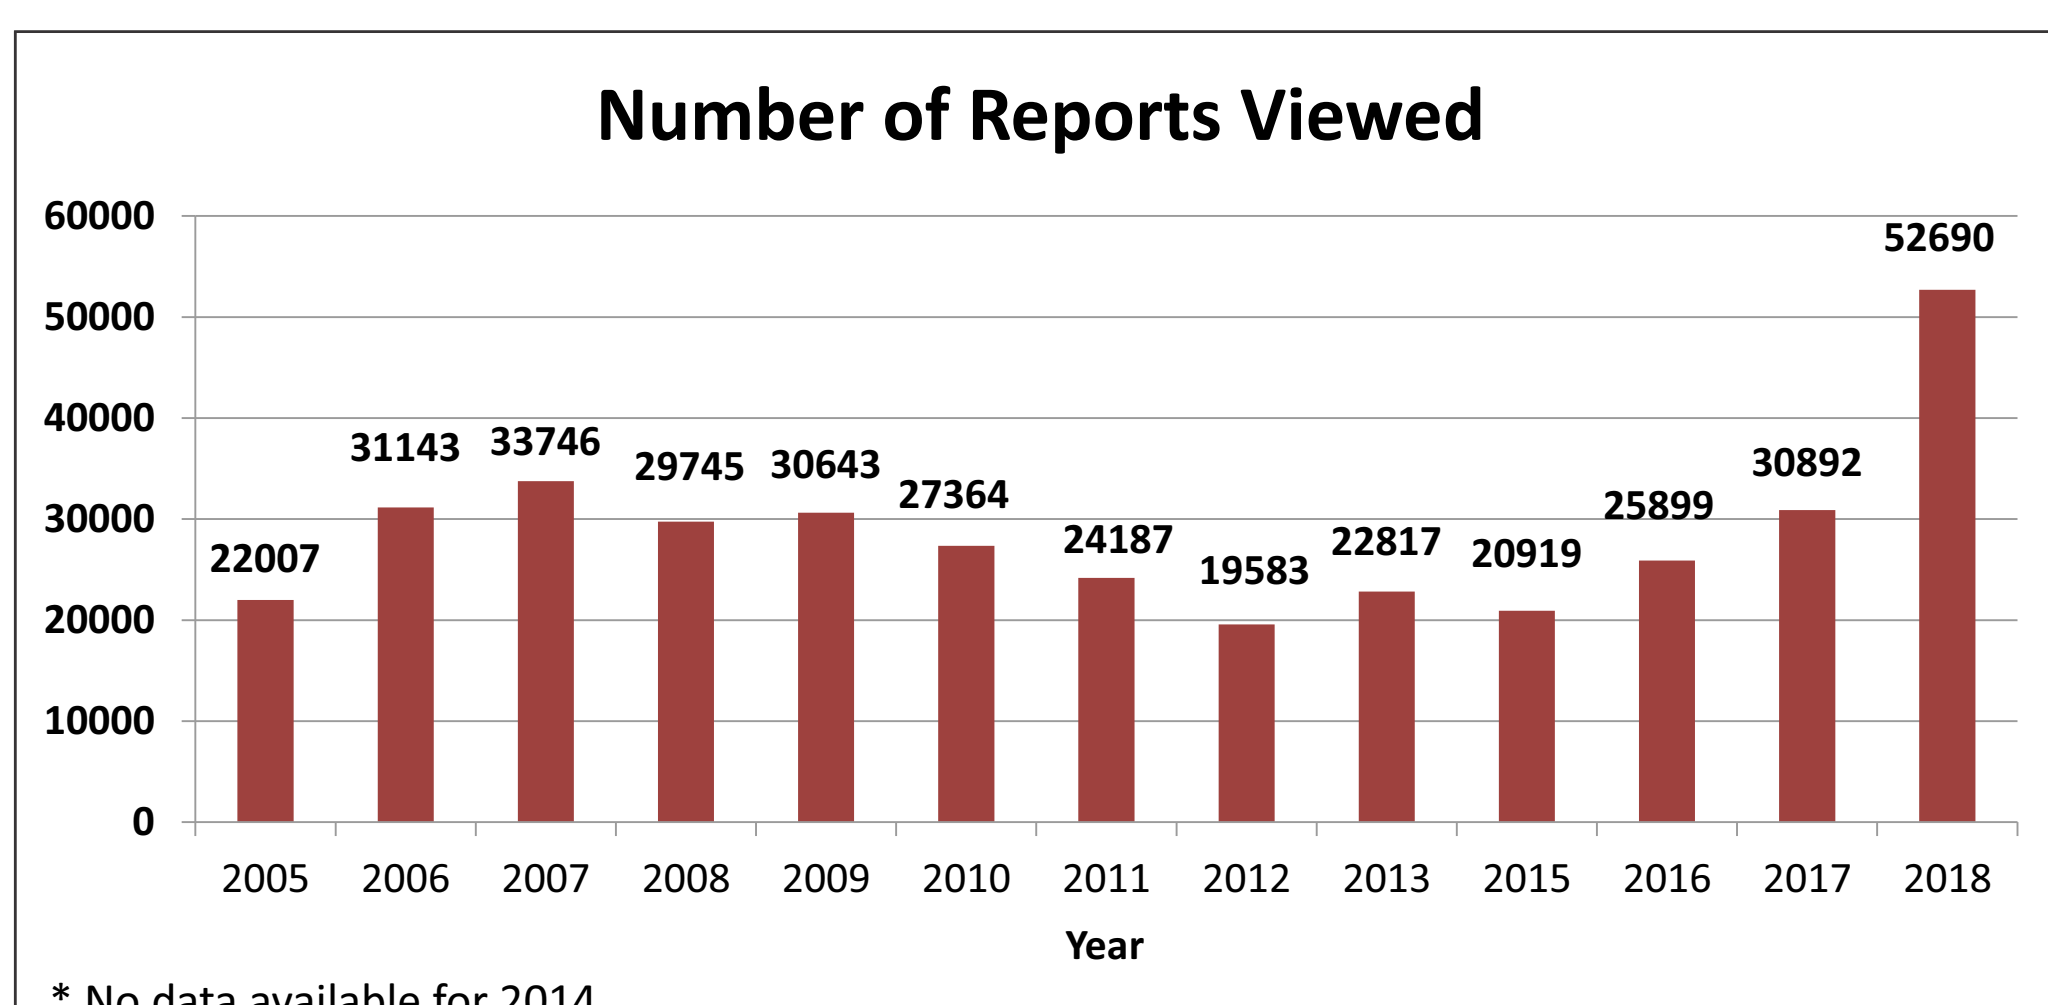

Figure 1

Figure 2

DEVELOPMENTS IN 2018

Updates in 2018 were implemented on a province-wide basis using data taken from mineral industry assessment reports, press releases and Geological Survey of Newfoundland and Labrador reports. Areas updated include parts of 1L, 1M, 2C, 2D, 2E, 2L, 2M, 11O, 12A, 12B, 12H and 12I (Newfoundland), and 3D, 13B, 13L, 13M, 13N, 23I and 23O (Labrador). In 2018, we continued to achieve consistent delivery of information through both the database and the graphical interface with both updated and new records copied to the public domain on a 24 hour basis.

MODS USER STATISTICS

The 2018 web server statistics for the MODS indicate that it was accessed 52690 times (Figure 3). During the past thirteen years, the database has been consistently used averaging 30631 hits per year. A hit is logged when the user opens a mineral inventory record.