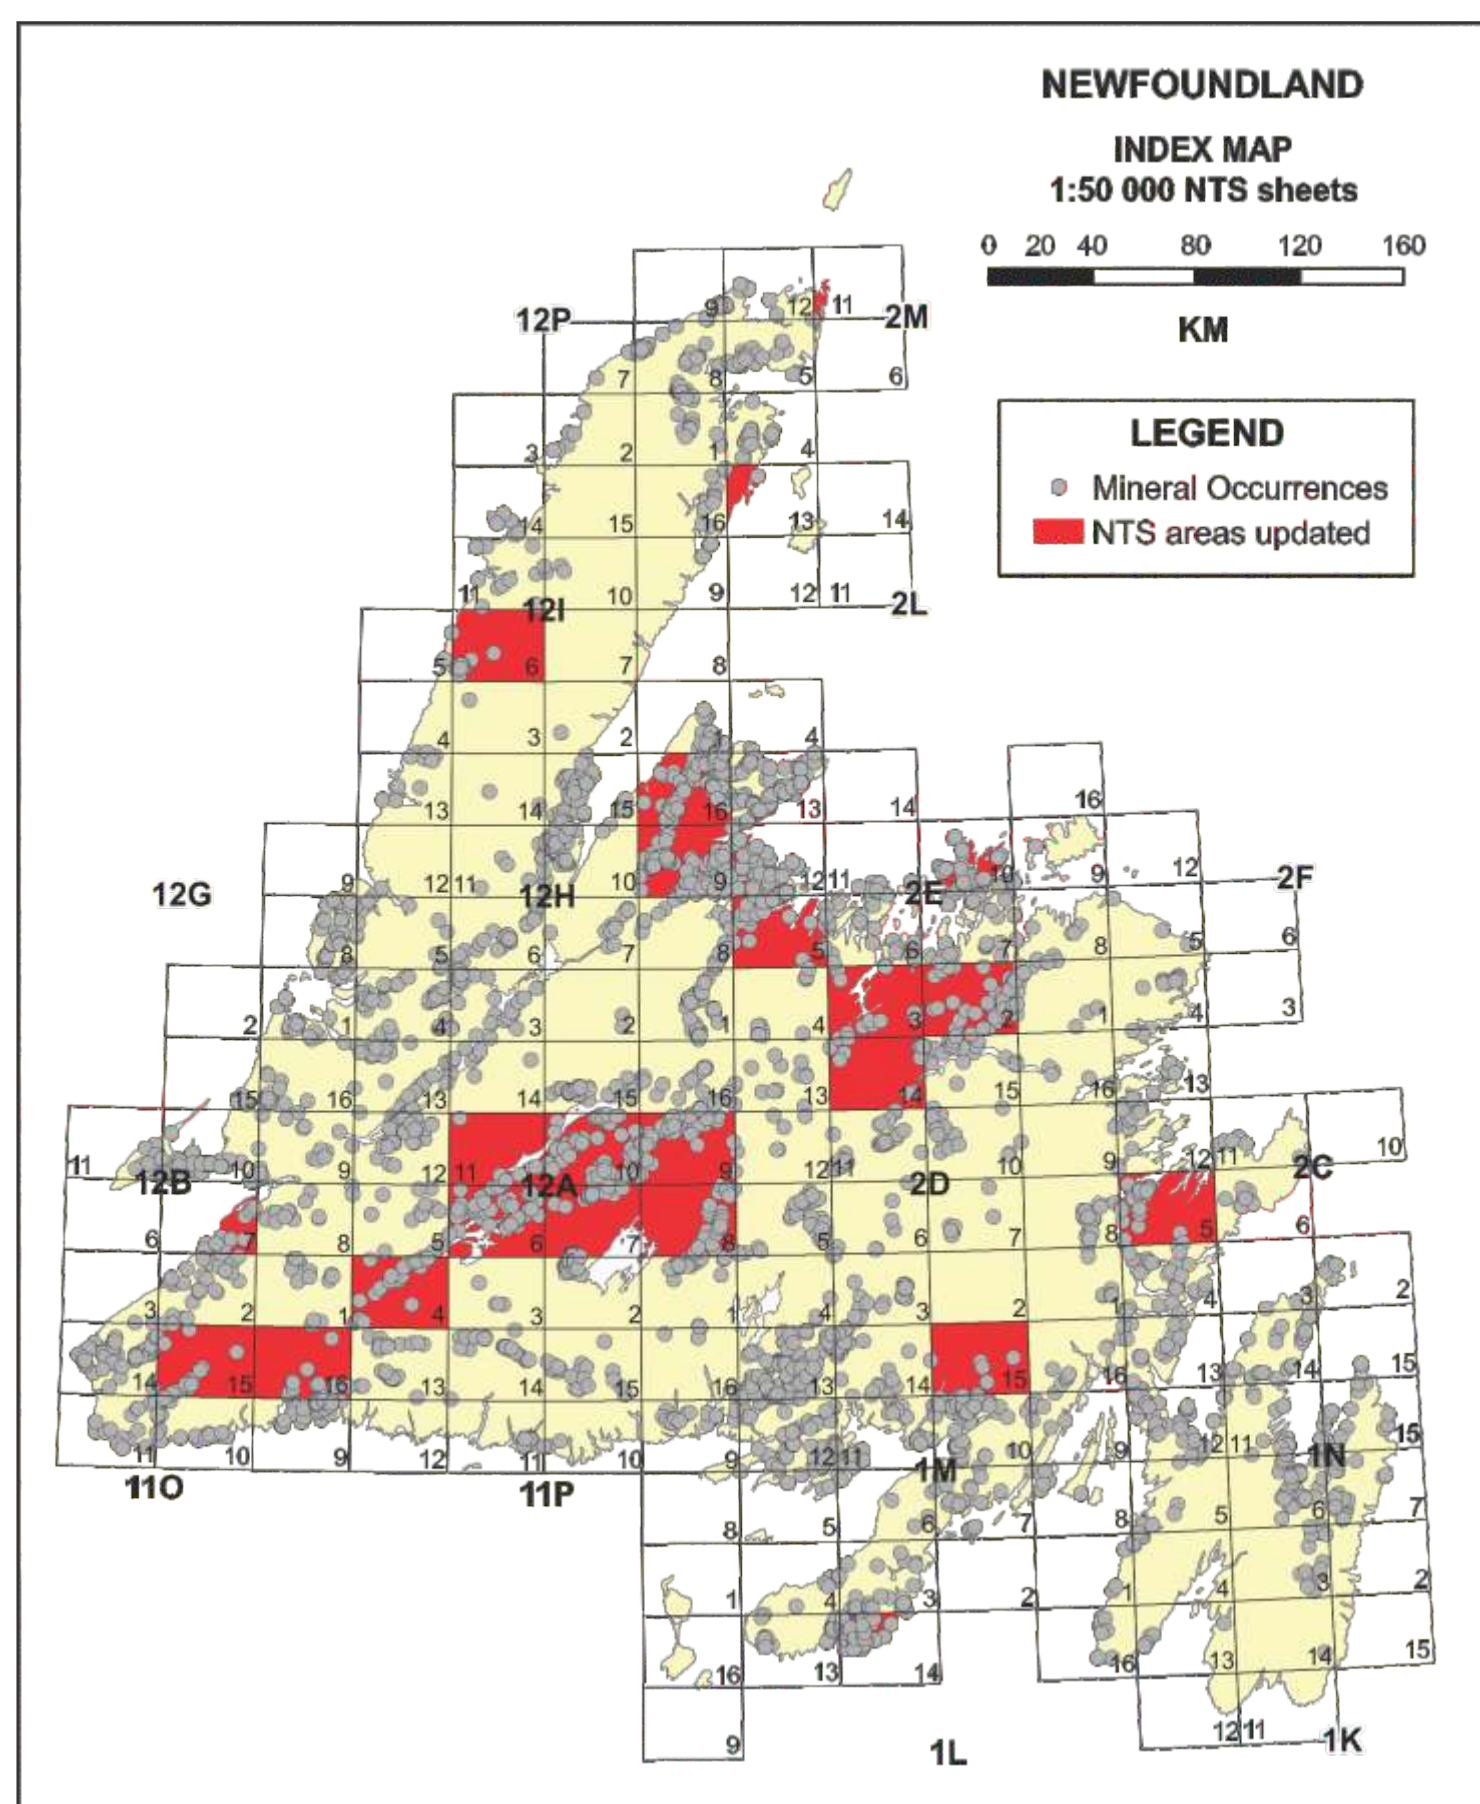

MINERAL OCCURRENCE DATA SYSTEM (MODS)

GREG STAPLETON AND JAN SMITH

The Mineral Occurrence Data System (MODS) is an important resource available for explorationists and researchers interested in the mineral resources of the Province. It provides location, information on previous exploration work and essential geological data on mineral occurrences, and also classifies occurrences by style and geological context. The database is updated and added to continuously.

FORMAT AND DELIVERY MECHANISMS

Most users of the MODS access records via the Geological Survey website using the Geoscience Atlas. This mapping application allows the database to be searched using geographical and/or geological criteria to retrieve specific sets of records for more detailed analysis in conjunction with other geoscience data sets. The MODS data can also be queried in an easier to use, but less powerful manner, using the MODS query form.

Figure 1

Figure 2

DEVELOPMENTS IN 2018

Updates in 2018 were implemented on a province-wide basis using data taken from mineral industry assessment reports, press releases and Geological Survey of Newfoundland and Labrador reports. Areas updated include parts of 1L, 1M, 2C, 2D, 2E, 2L, 2M, 11O, 12A, 12B, 12H and 12I (Newfoundland), and 3D, 13B, 13L, 13M, 13N, 23I and 23O (Labrador). In 2018, we continued to achieve consistent delivery of information through both the database and the graphical interface with both updated and new records copied to the public domain on a 24 hour basis.

MODS USER STATISTICS

The 2018 web server statistics for the MODS indicate that it was accessed 52690 times (Figure 3). During the past thirteen years, the database has been consistently used averaging 30631 hits per year. A hit is logged when the user opens a mineral inventory record.