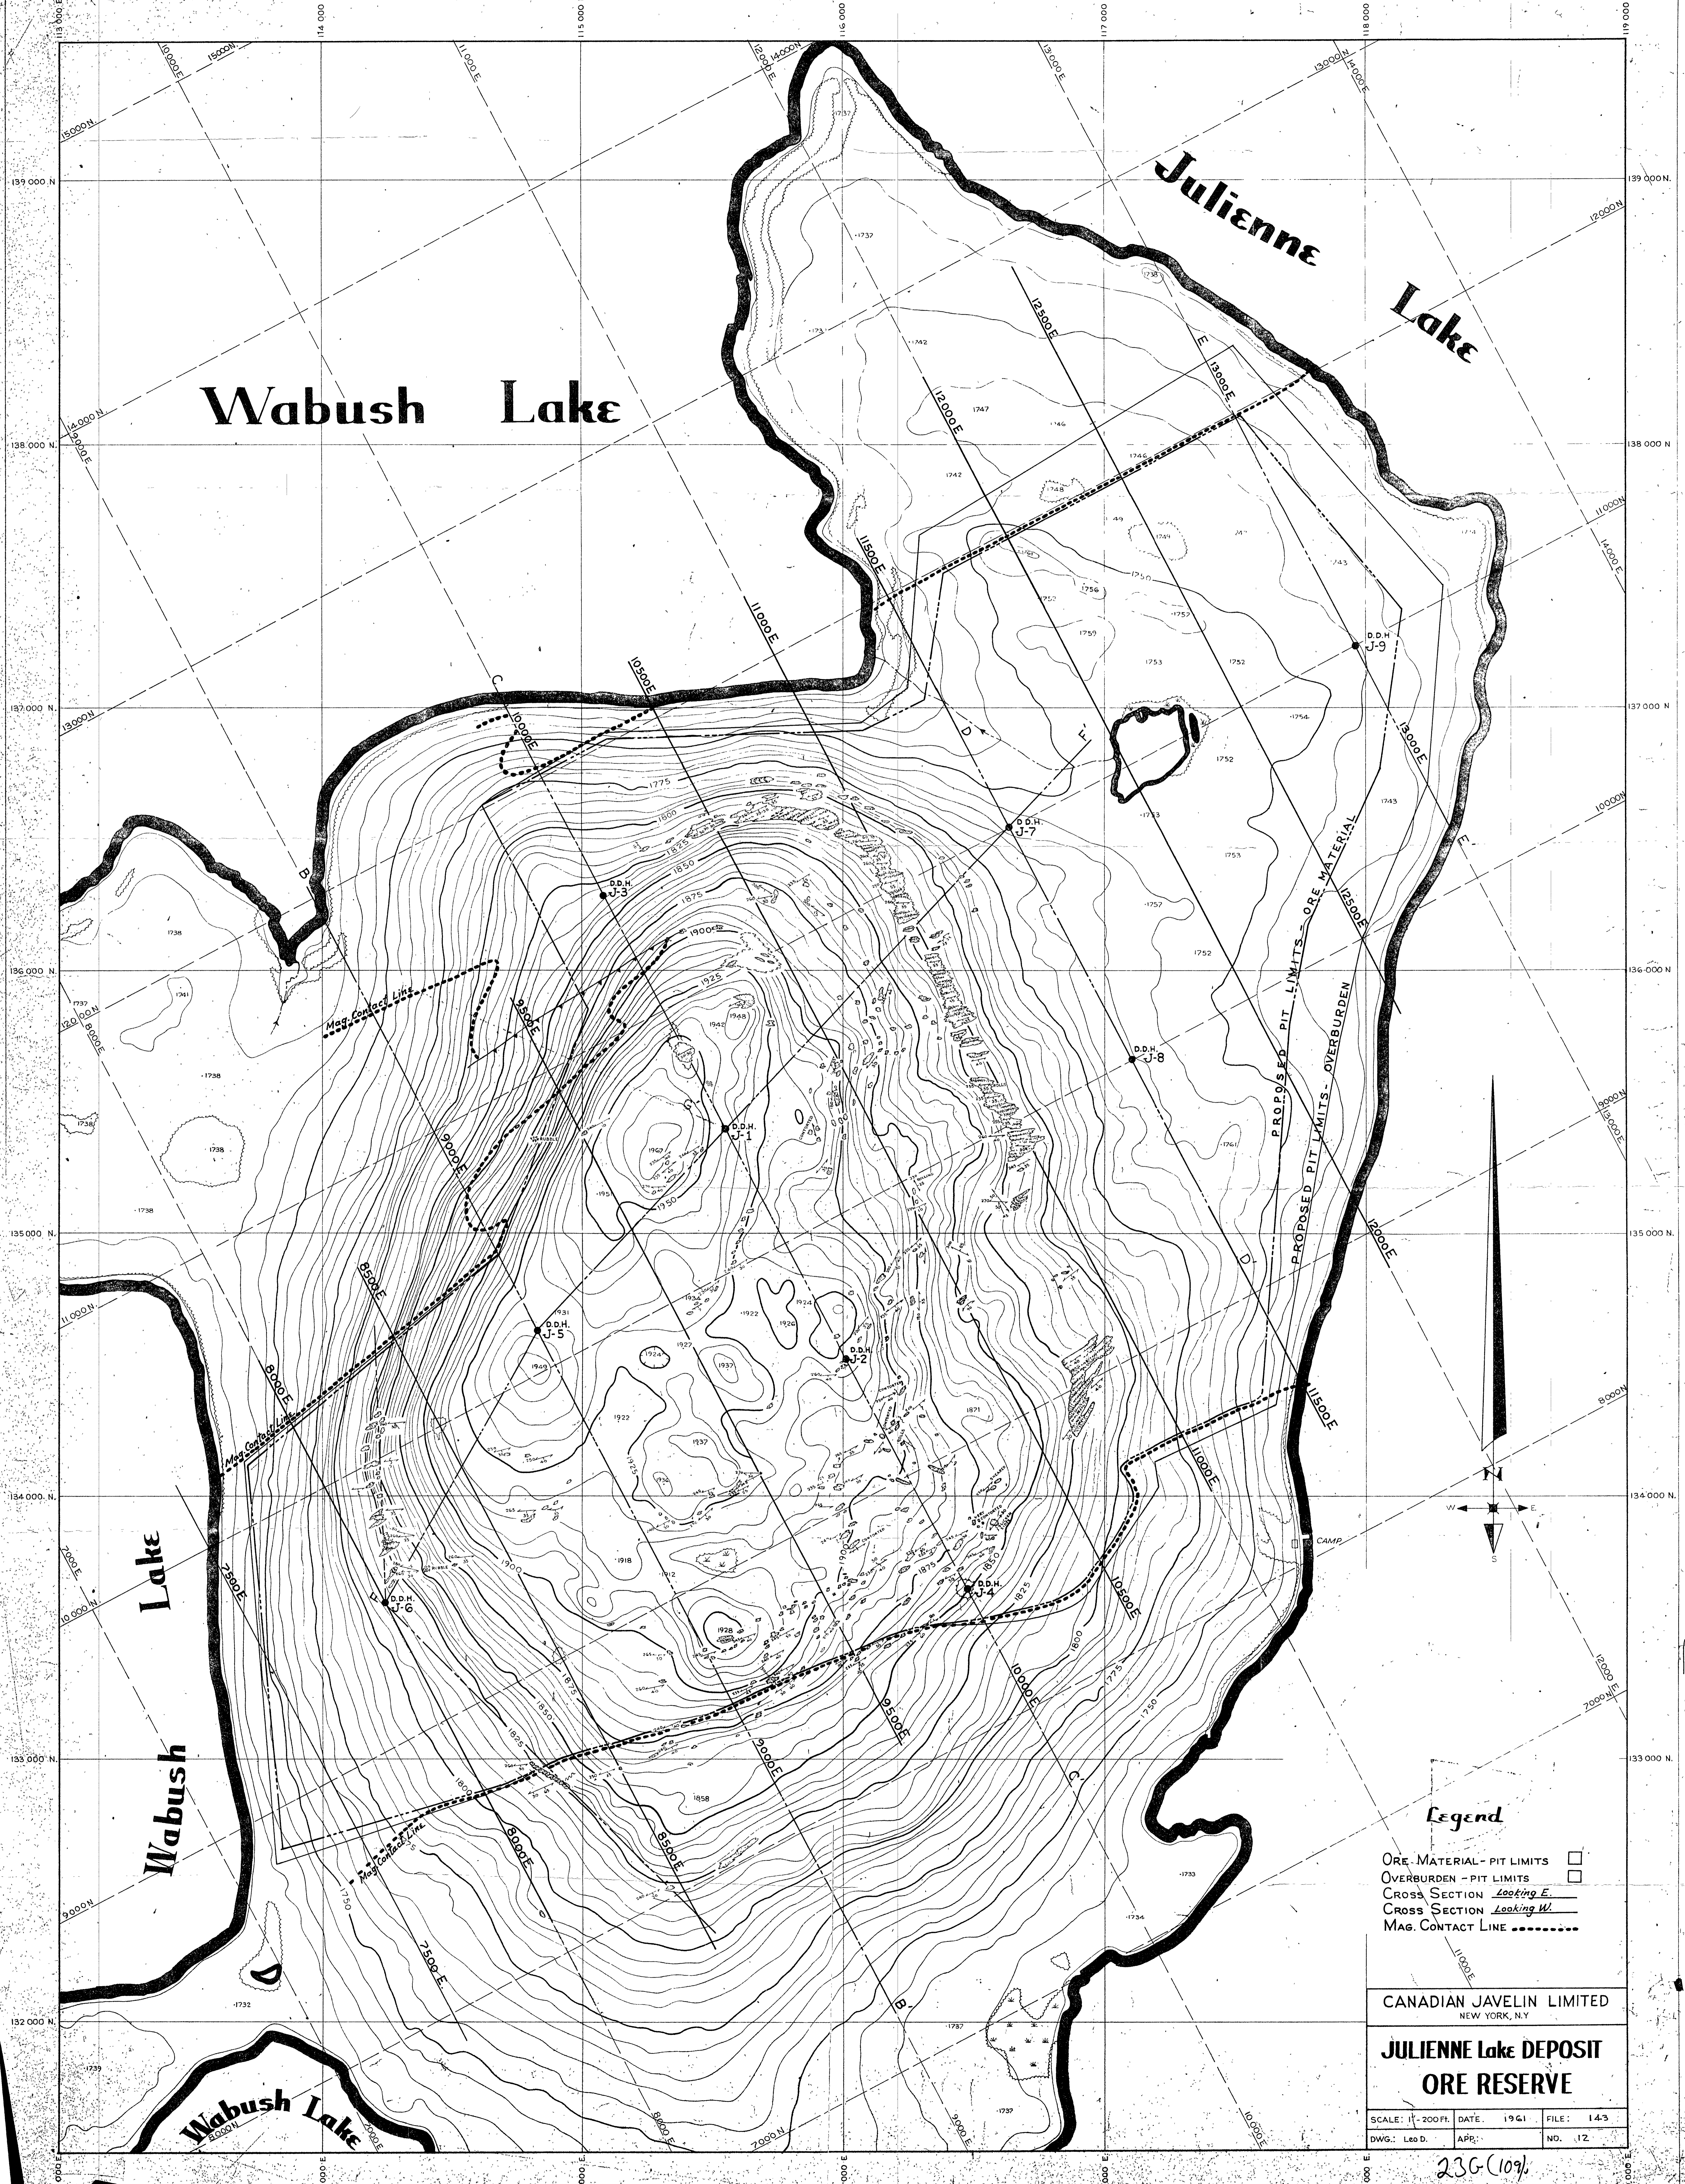

Wabush Lake

Julienne Lake

Wabush Lake

Wabush Lake

Legend

- ORE-MATERIAL - PIT LIMITS
- OVERBURDEN - PIT LIMITS
- CROSS SECTION *Looking E.*
- CROSS SECTION *Looking W.*
- MAG. CONTACT LINE

CANADIAN JAVELIN LIMITED
NEW YORK, N.Y.

**JULIENNE Lake DEPOSIT
ORE RESERVE**

SCALE: 1" = 200 FT.	DATE: 1961	FILE: 143
DWG: Leo D.	APP:	NO. 12

236(109)