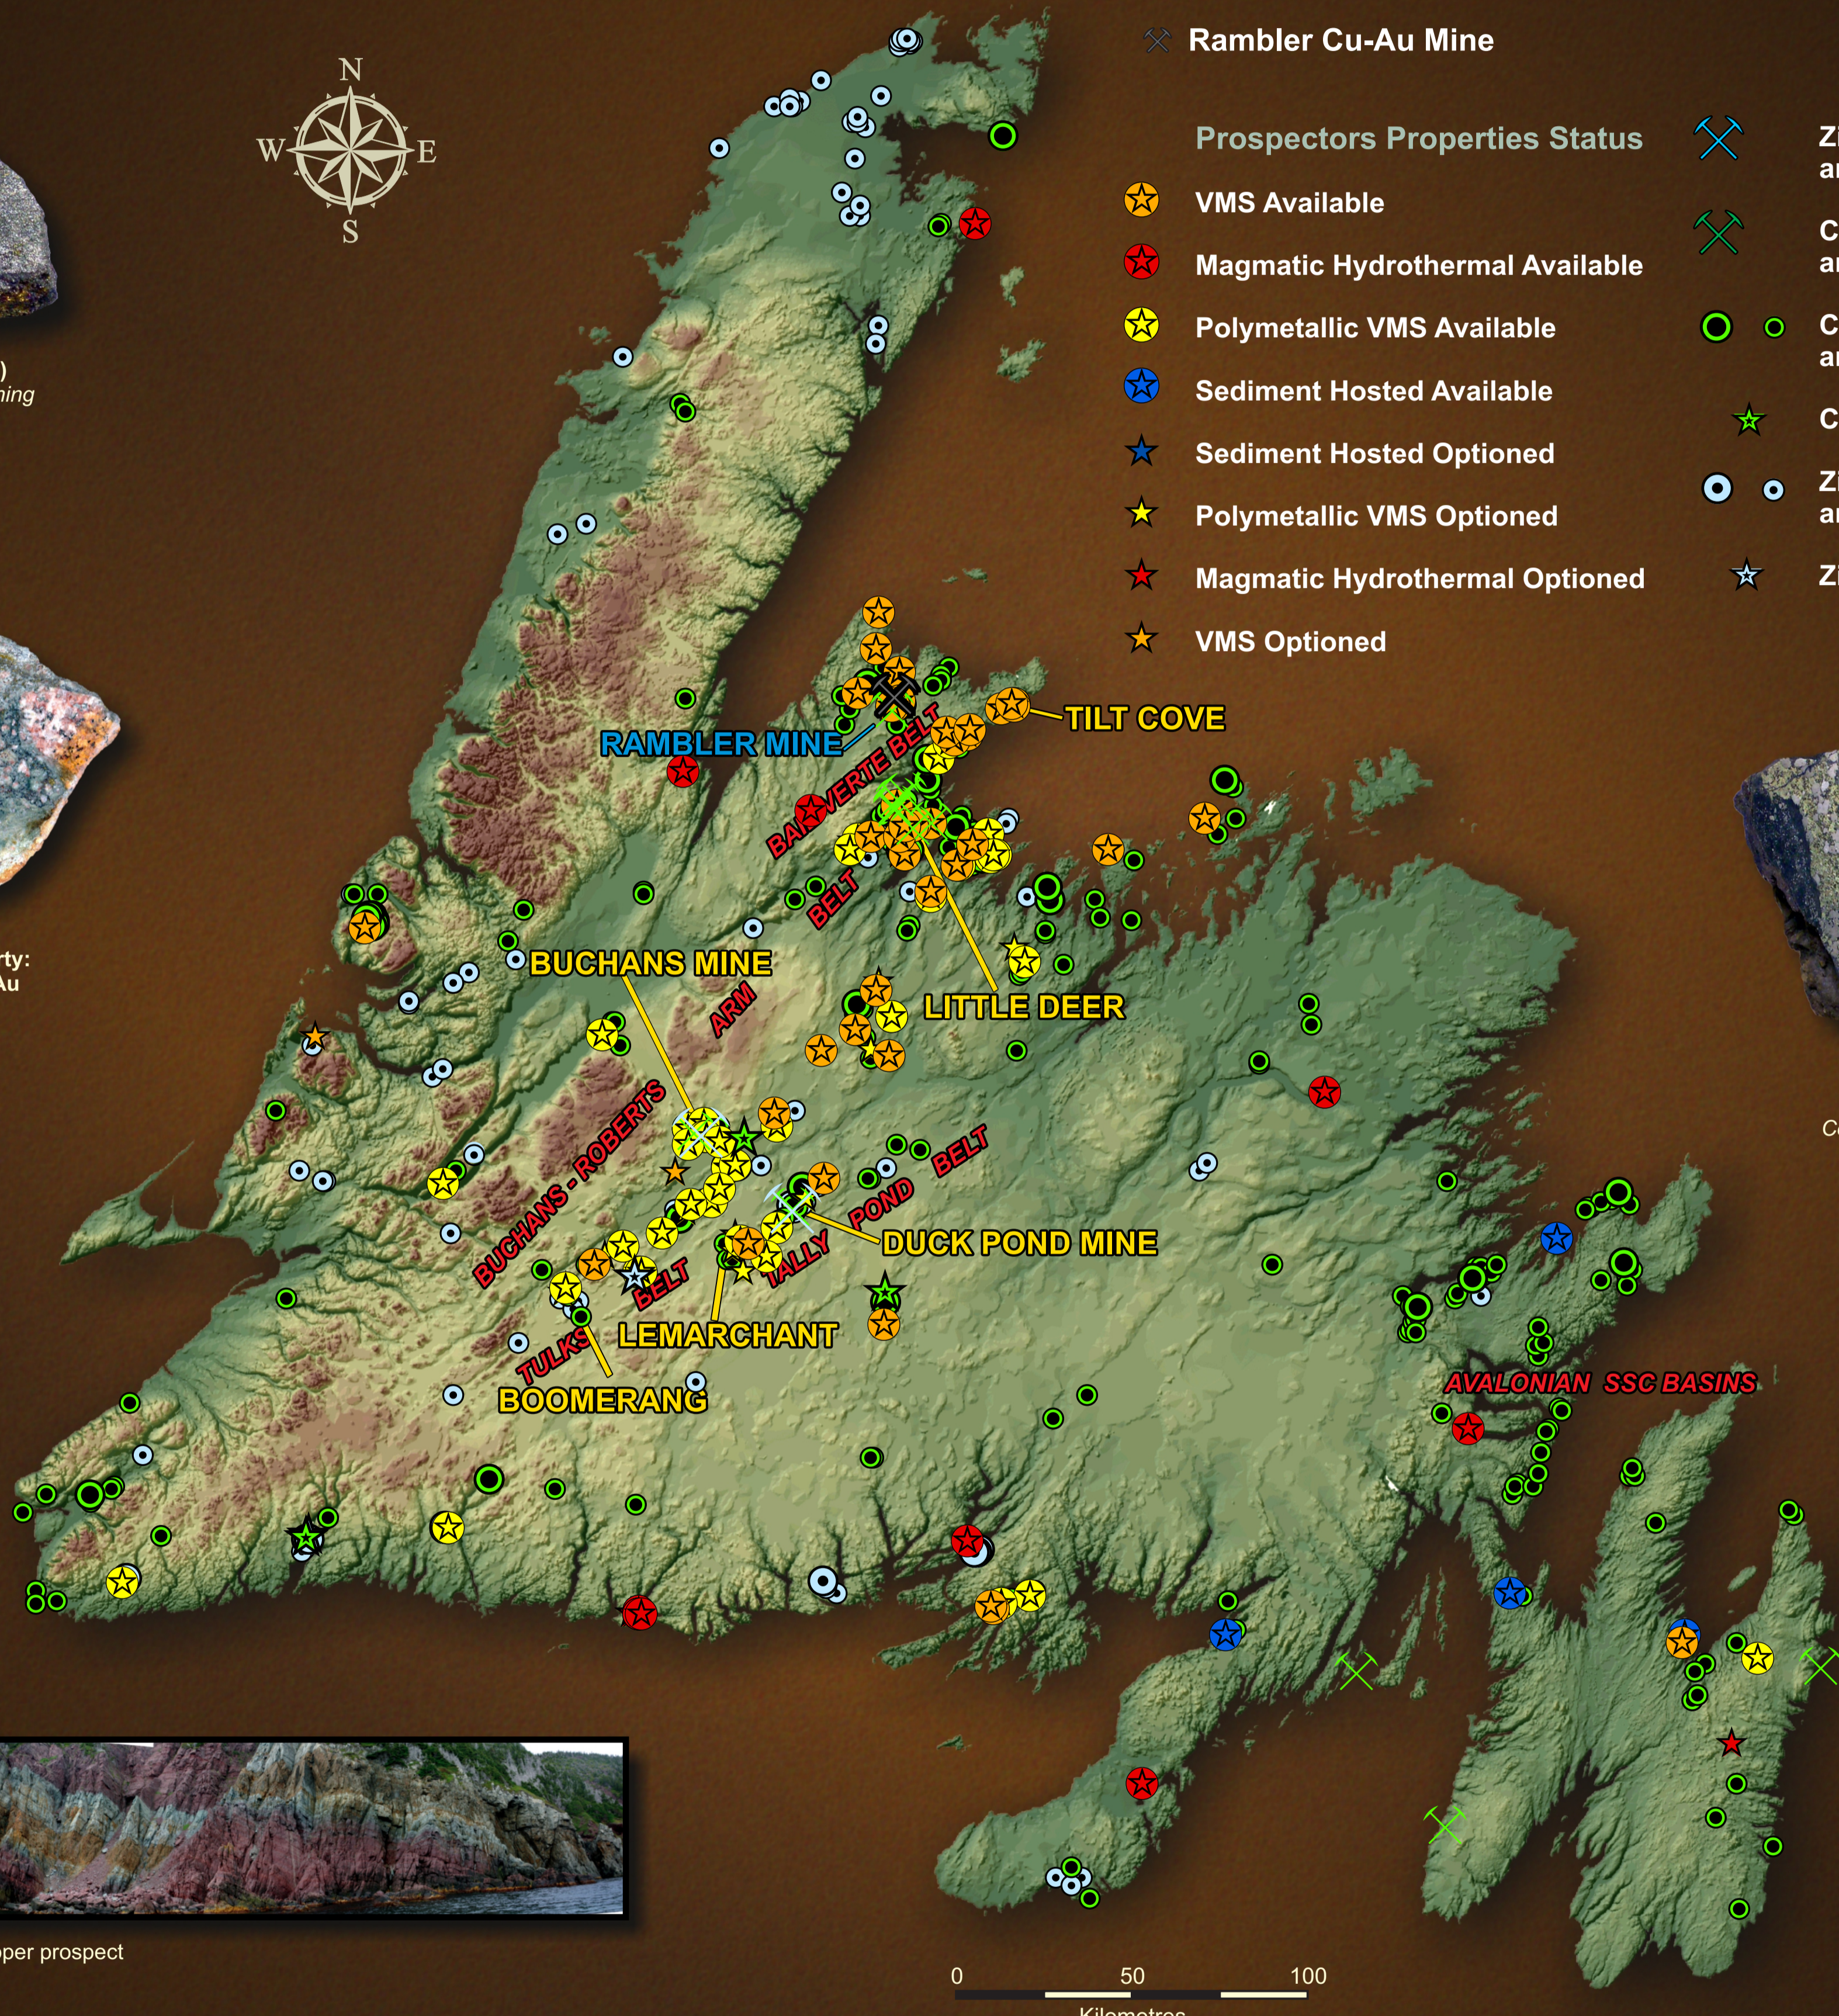

- ✕ Zinc Producers Exhausted and Dormant
- ✕ Copper Producers Exhausted and Dormant
- Copper Prospects and Showings
- ★ Copper Developed Prospects
- Zinc Prospects and Showings
- ★ Zinc Developed Prospects

Rambler Mine (VMS)
Rambler Metals and Mining

Butler's Pond property:
porphyry style Cu-Au

Colchester (VMS)
Courtesy of Cornerstone Resources

Blue Point sediment-hosted copper prospect

Base Map courtesy of Shuttle Radar Topography Mission at <http://srtm.usgs.gov/mission.html>

Symbols indicate deposits (past or present producer in which Cu or Zn was/is a principal commodity), prospects or showings (in which Cu or Zn is a principal component). Some properties are available for option from prospectors or as joint ventures with junior mining companies; see our website at http://www.nr.gov.nl.ca/nr/mines/pro prospector/matty_mitchell/prop_for_option_prospector_nl.html for a complete list of "Properties Available for Option".

Cu - Sediment-Hosted or RedBed

- Turks Gut (White)
- Fortune Bay (Ryan)
- Pumbly Cove (French)

Intrusion-Related

- Tammy's Dream (Parsons)
- Butler's Pond (New Dawn Resources)
- Creston North (Brushett)
- Roti Bay (Hicks)