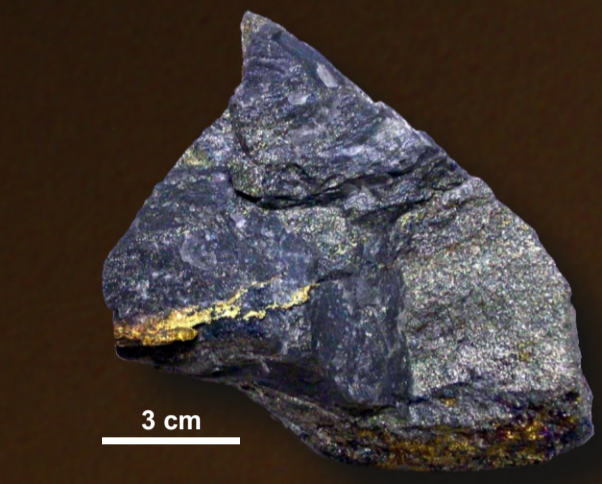

EXPLORE NEWFOUNDLAND & LABRADOR

COPPER, ZINC:

VMS (Cu-Zn-Au, Cu-Zn-Pb-Ag-Au)

Volcanic Red Bed and Sediment-Hosted Stratiform Cu-Ag

Intrusion-related (Cu-Au, Cu-Mo)

First Floor
Natural Resources Building
Geological Survey of
Newfoundland and Labrador
50 Elizabeth Avenue
PO Box 8700 • A1B 4J6
St. John's • NL • Canada

Producing Mines

✕ Rambler Cu-Au Mine

Prospectors Properties Status

- ★ VMS Available
- ★ Magmatic Hydrothermal Available
- ★ Polymetallic VMS Available
- ★ Sediment Hosted Available
- ★ Sediment Hosted Optioned
- ★ Polymetallic VMS Optioned
- ★ Magmatic Hydrothermal Optioned
- ★ VMS Optioned

Rambler Mine (VMS)
Rambler Metals and Mining

Butler's Pond property:
porphyry style Cu-Au

Colchester (VMS)
Courtesy of Cornerstone Resources

Blue Point sediment-hosted copper prospect

Base Map courtesy of Shuttle Radar Topography Mission at <http://srtm.usgs.gov/mission.html>