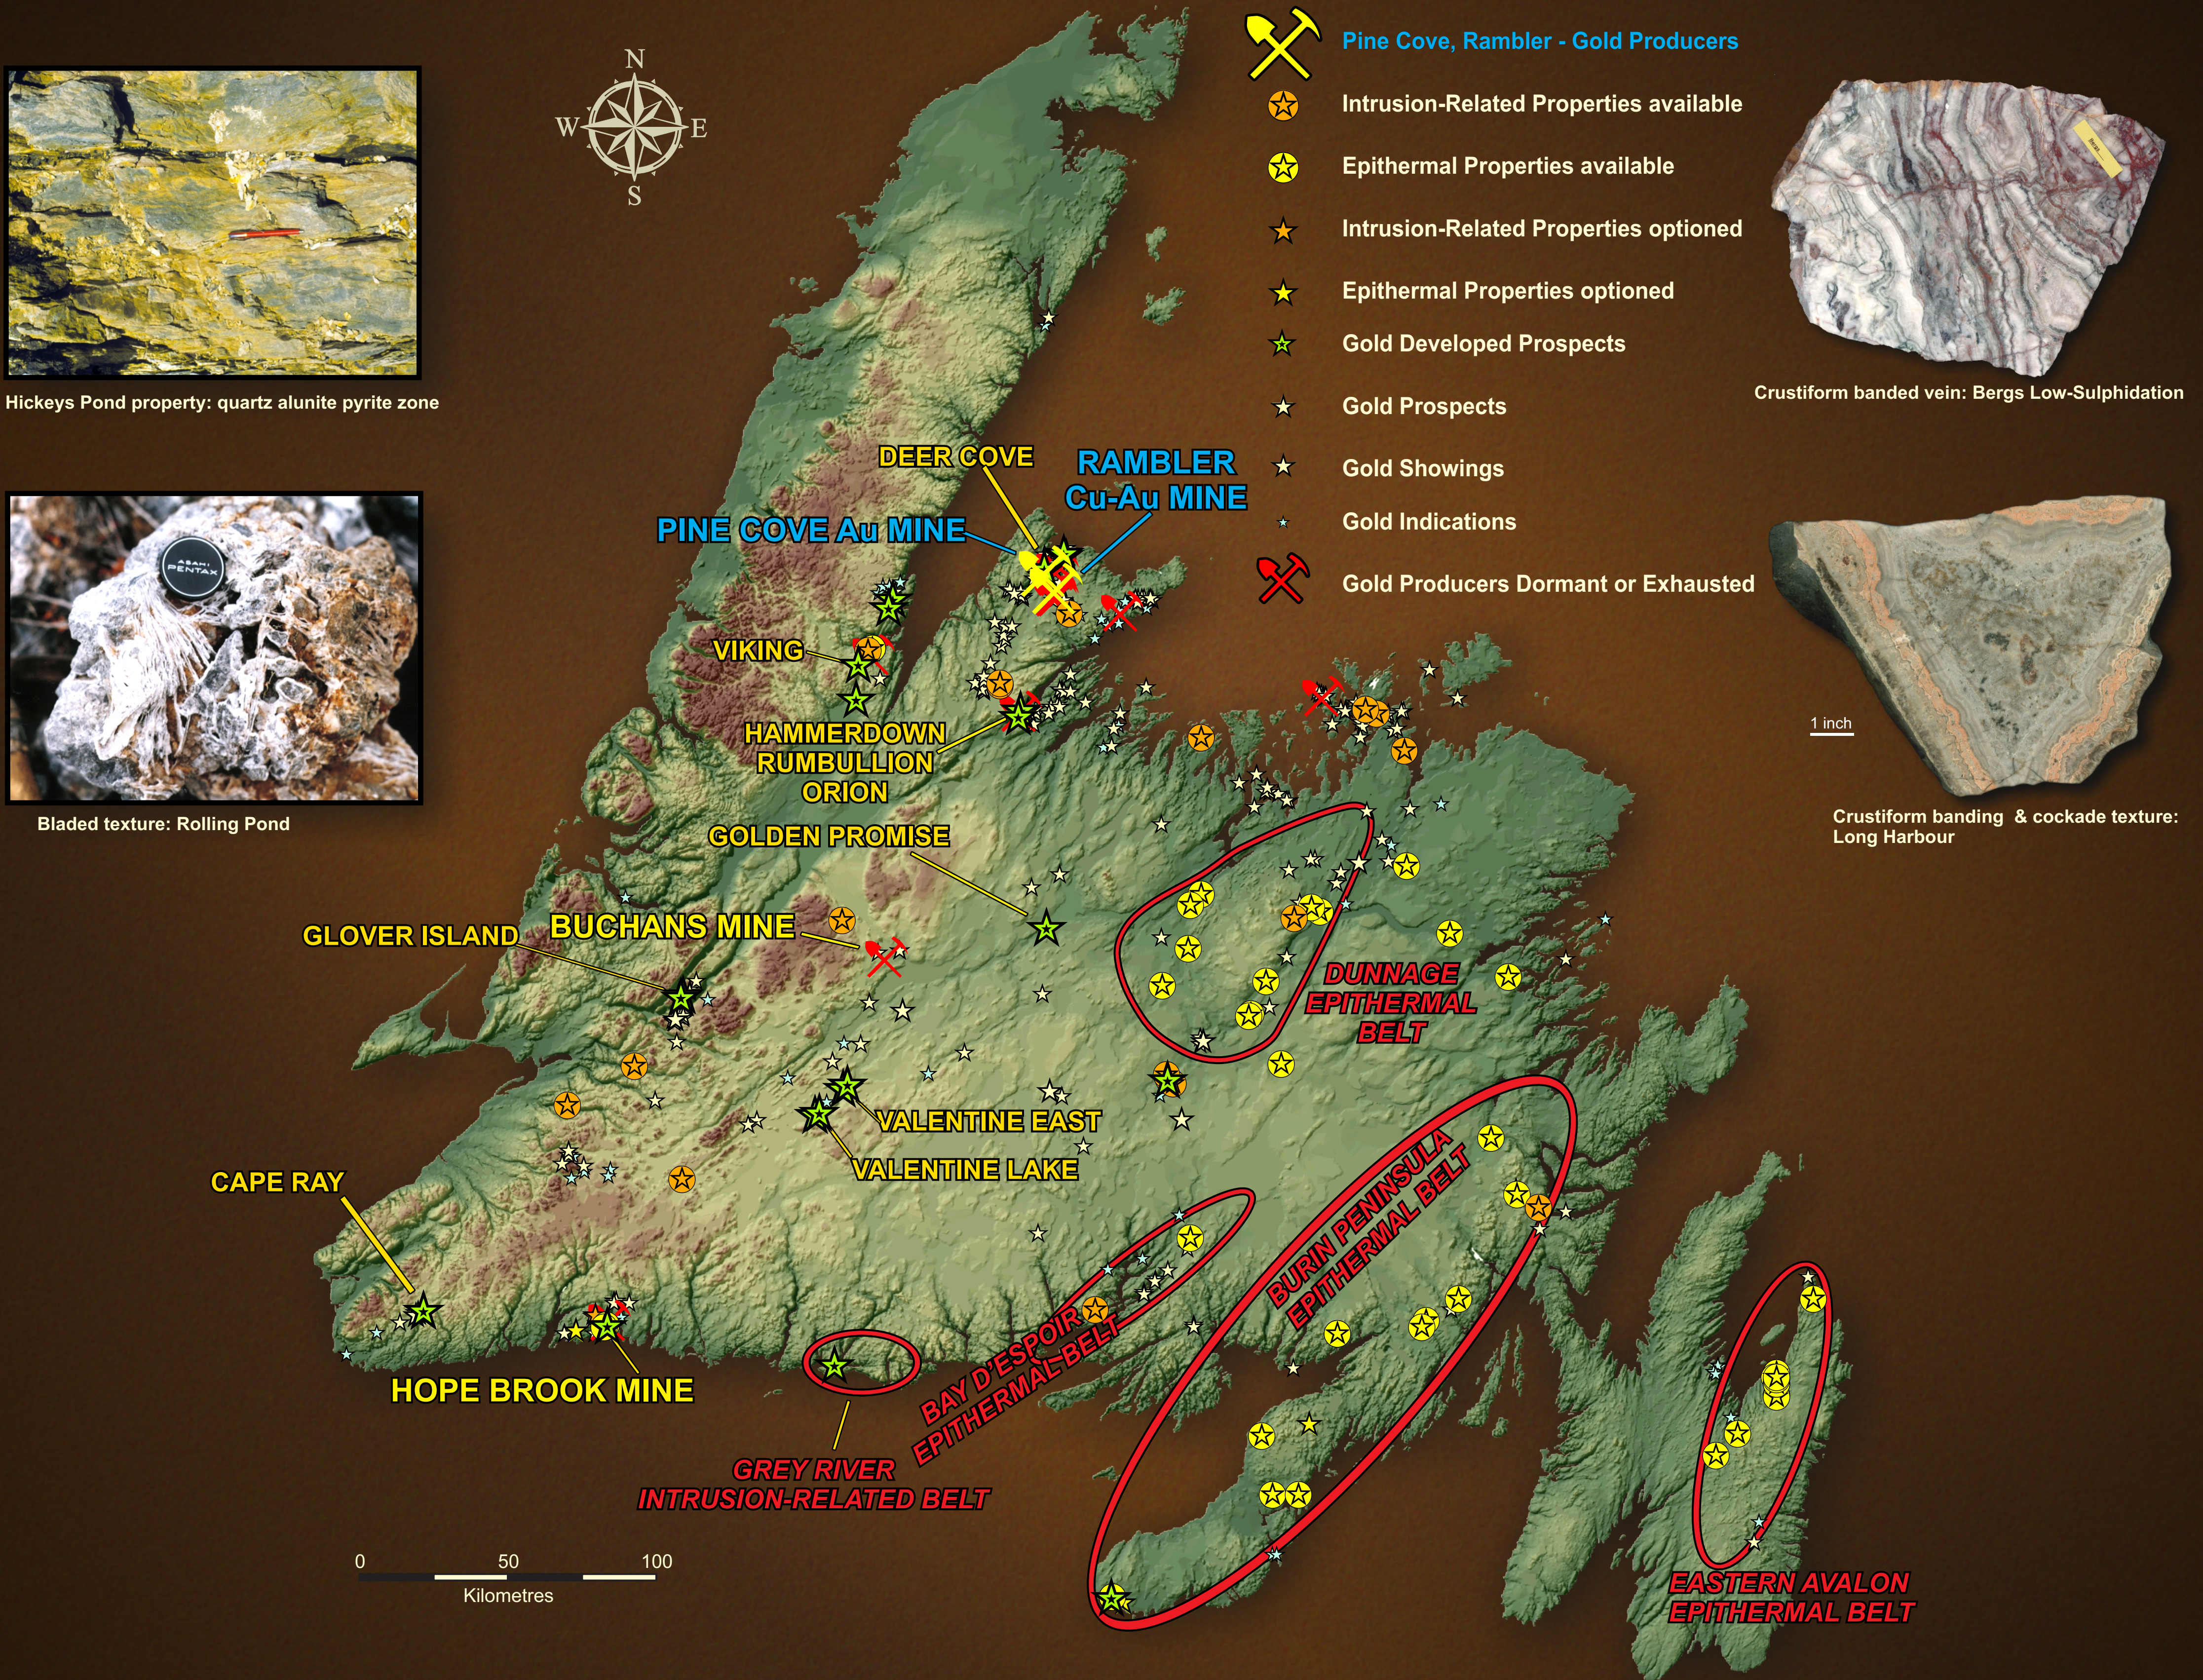

EXPLORE NEWFOUNDLAND & LABRADOR

GOLD:

EPITHERMAL and INTRUSION-RELATED SYSTEMS

MM
MATTY MITCHELL
PROPERTY RESEARCH LTD.

First Floor
Natural Resources Building
Geological Survey of
Newfoundland and Labrador
50 Elizabeth Avenue
PO Box 8700 - A1B 4J6
St. John's • NL • Canada

Base Map courtesy of Shuttle Radar Topography Mission at <http://srtm.usgs.gov/mission.html>

Please ask about the following properties which are representative of the gold environments shown above.

Intrusion-related

Tammy's Dream
New World Island
Roti Bay
Butler's Pond
Kruger

(Parsons)
(Quinlan)
(Hicks)
(New Dawn Resources)
(Jacobs)

Epithermal

Tug Pond East
Bergs/Steep Nap
Stallion
Marilyn 3
Aztec
Manuels Gold
Hickey's Pond
Lazyman

Butler's Pond: intrusion related Cu-Au