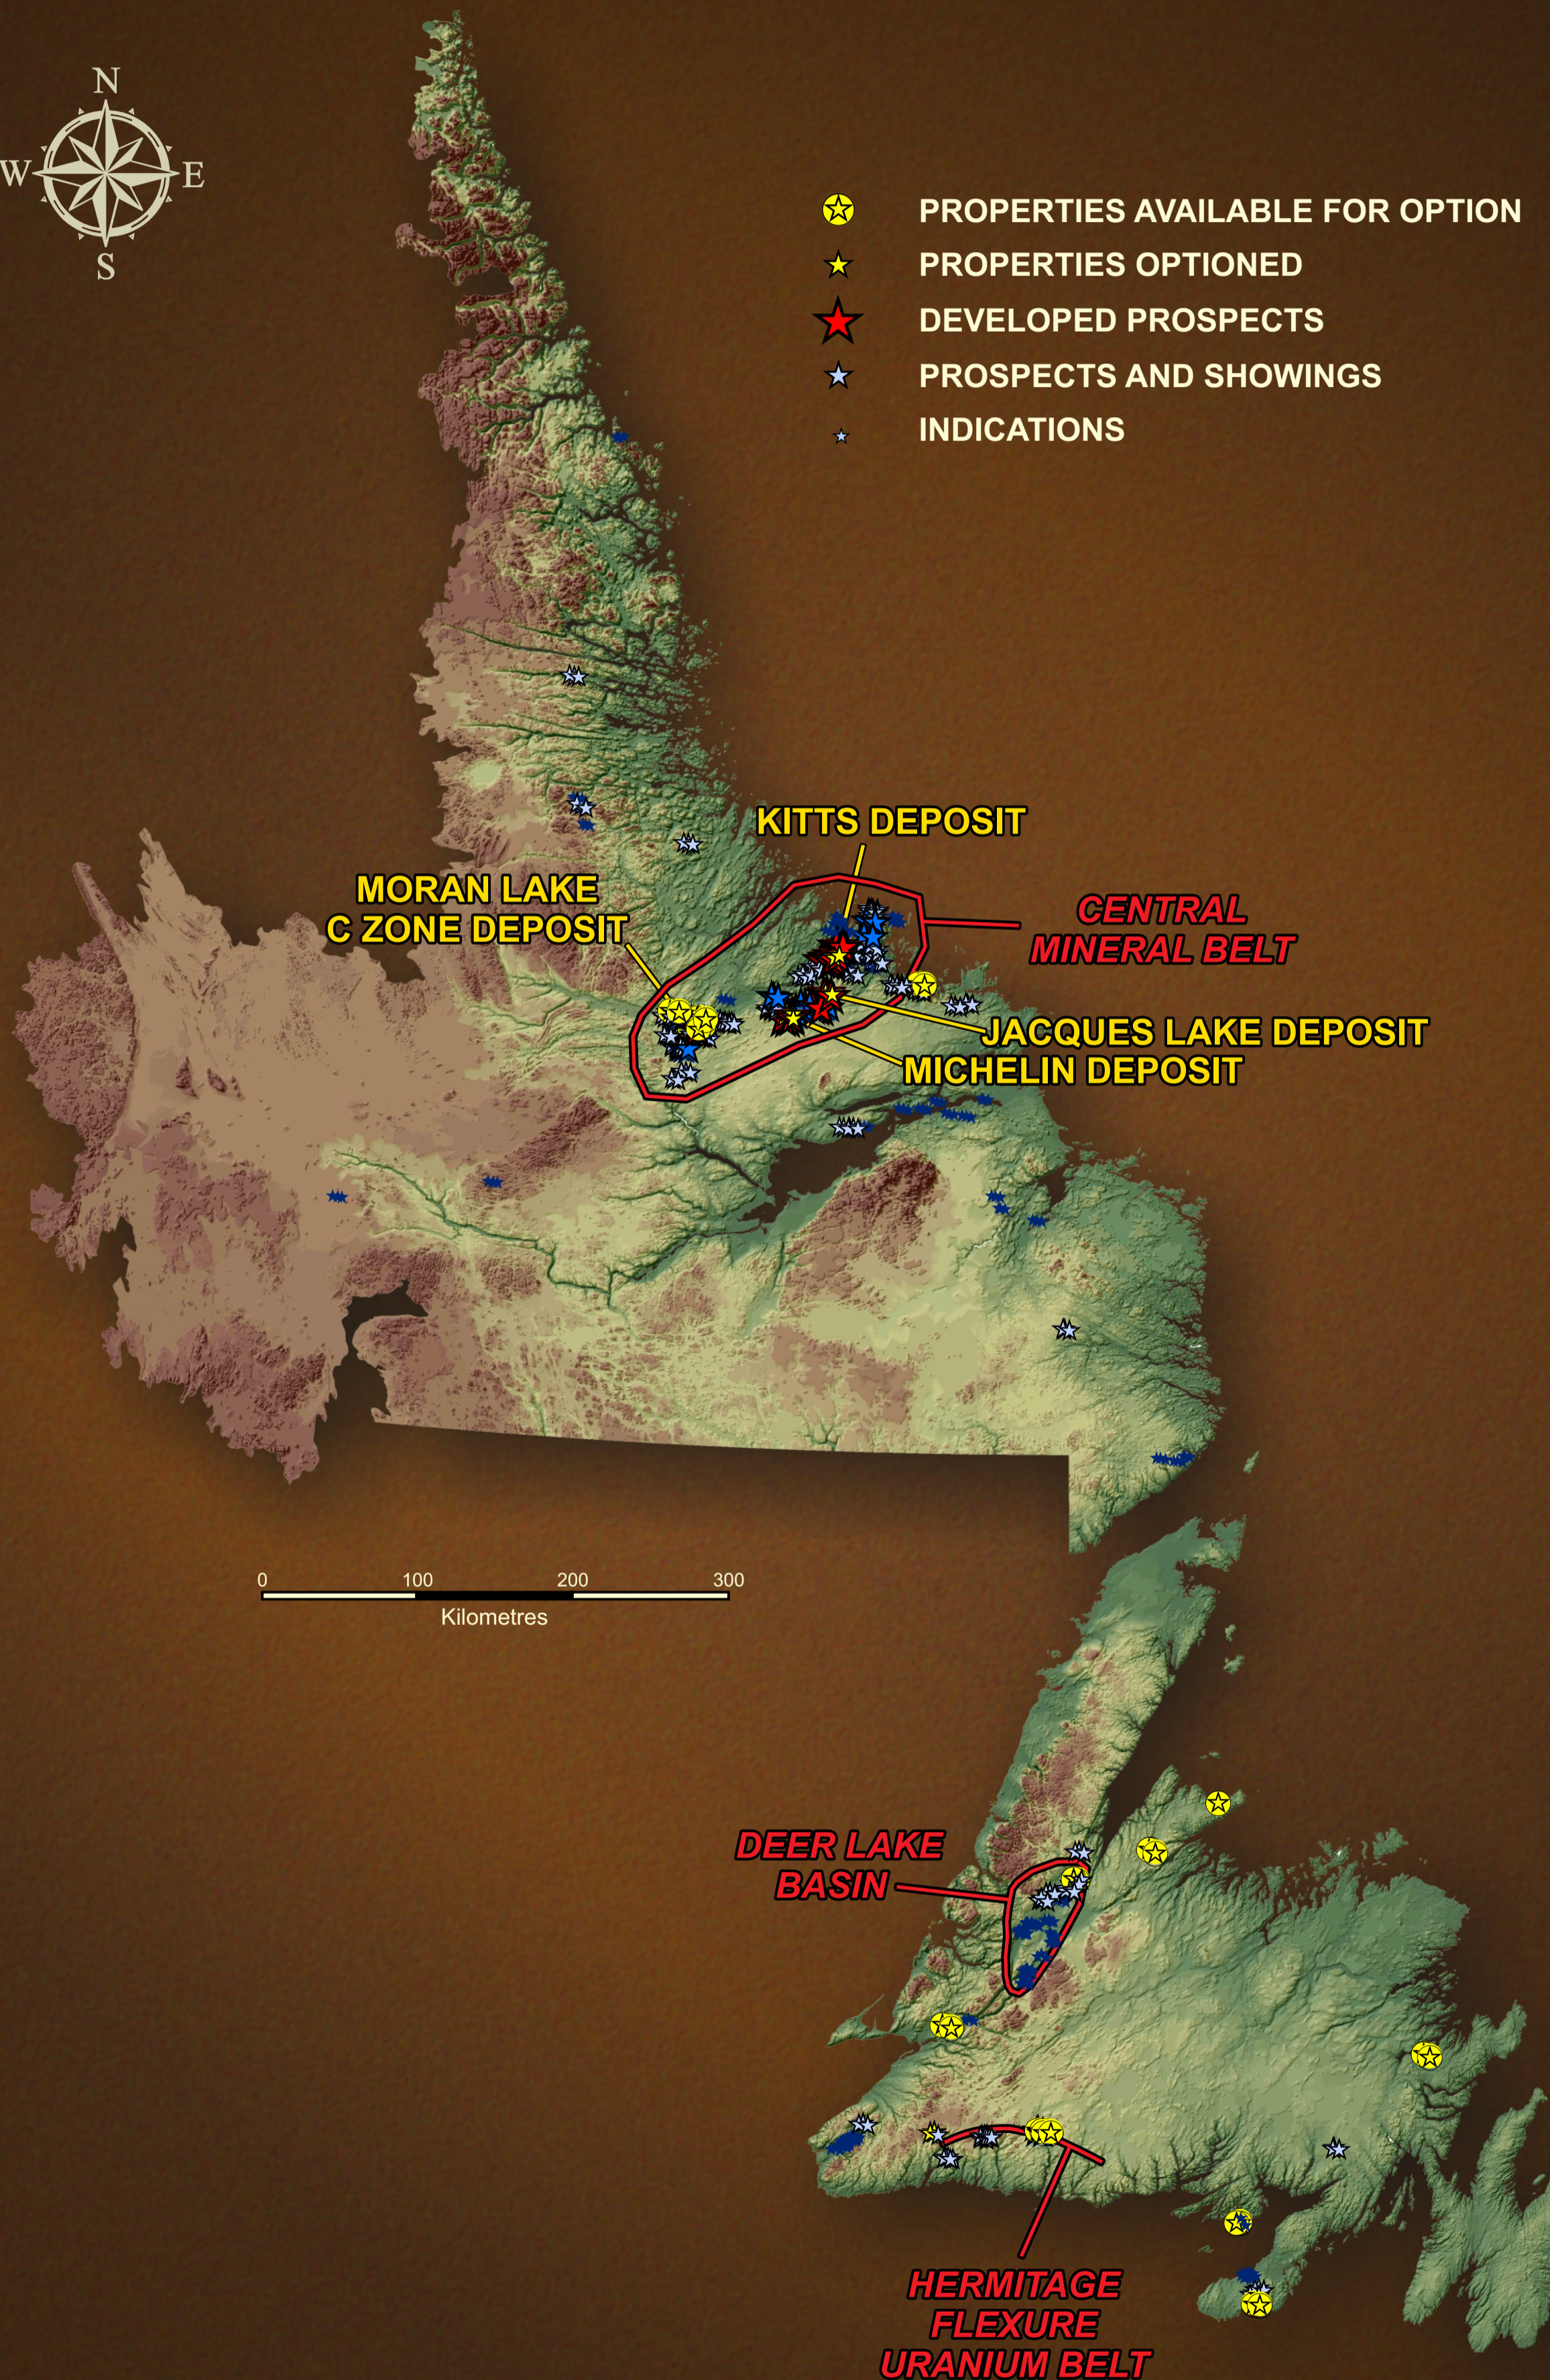

# EXPLORE NEWFOUNDLAND & LABRADOR

Burnt Emben Prospect, Labrador  
- U stain (Altius Minerals)

- PROPERTIES AVAILABLE FOR OPTION
- PROPERTIES OPTIONED
- DEVELOPED PROSPECTS
- PROSPECTS AND SHOWINGS
- INDICATIONS

White Bear River, S. Nfld. - 0.43 g/t U.

Kitts Deposit, Labrador (Paladin)

Michelin Deposit, Labrador (Paladin)

Moran Lake Uranium/IOCG:  
- "C" Zone Mineralization  
(Lew Murphy)

Base Map courtesy of Shuttle Radar Topography Mission at <http://srtm.usgs.gov/mission.html>

Symbols indicate Uranium deposits, prospects or showings. Some properties are available for Option from prospectors or as Joint Ventures with junior mining companies; see our website at [http://www.nr.gov.nl.ca/nr/mines/pro prospector/matty\\_mitchell/prop\\_for\\_option\\_prospector\\_nl.html](http://www.nr.gov.nl.ca/nr/mines/pro prospector/matty_mitchell/prop_for_option_prospector_nl.html) "Properties Available for Option".