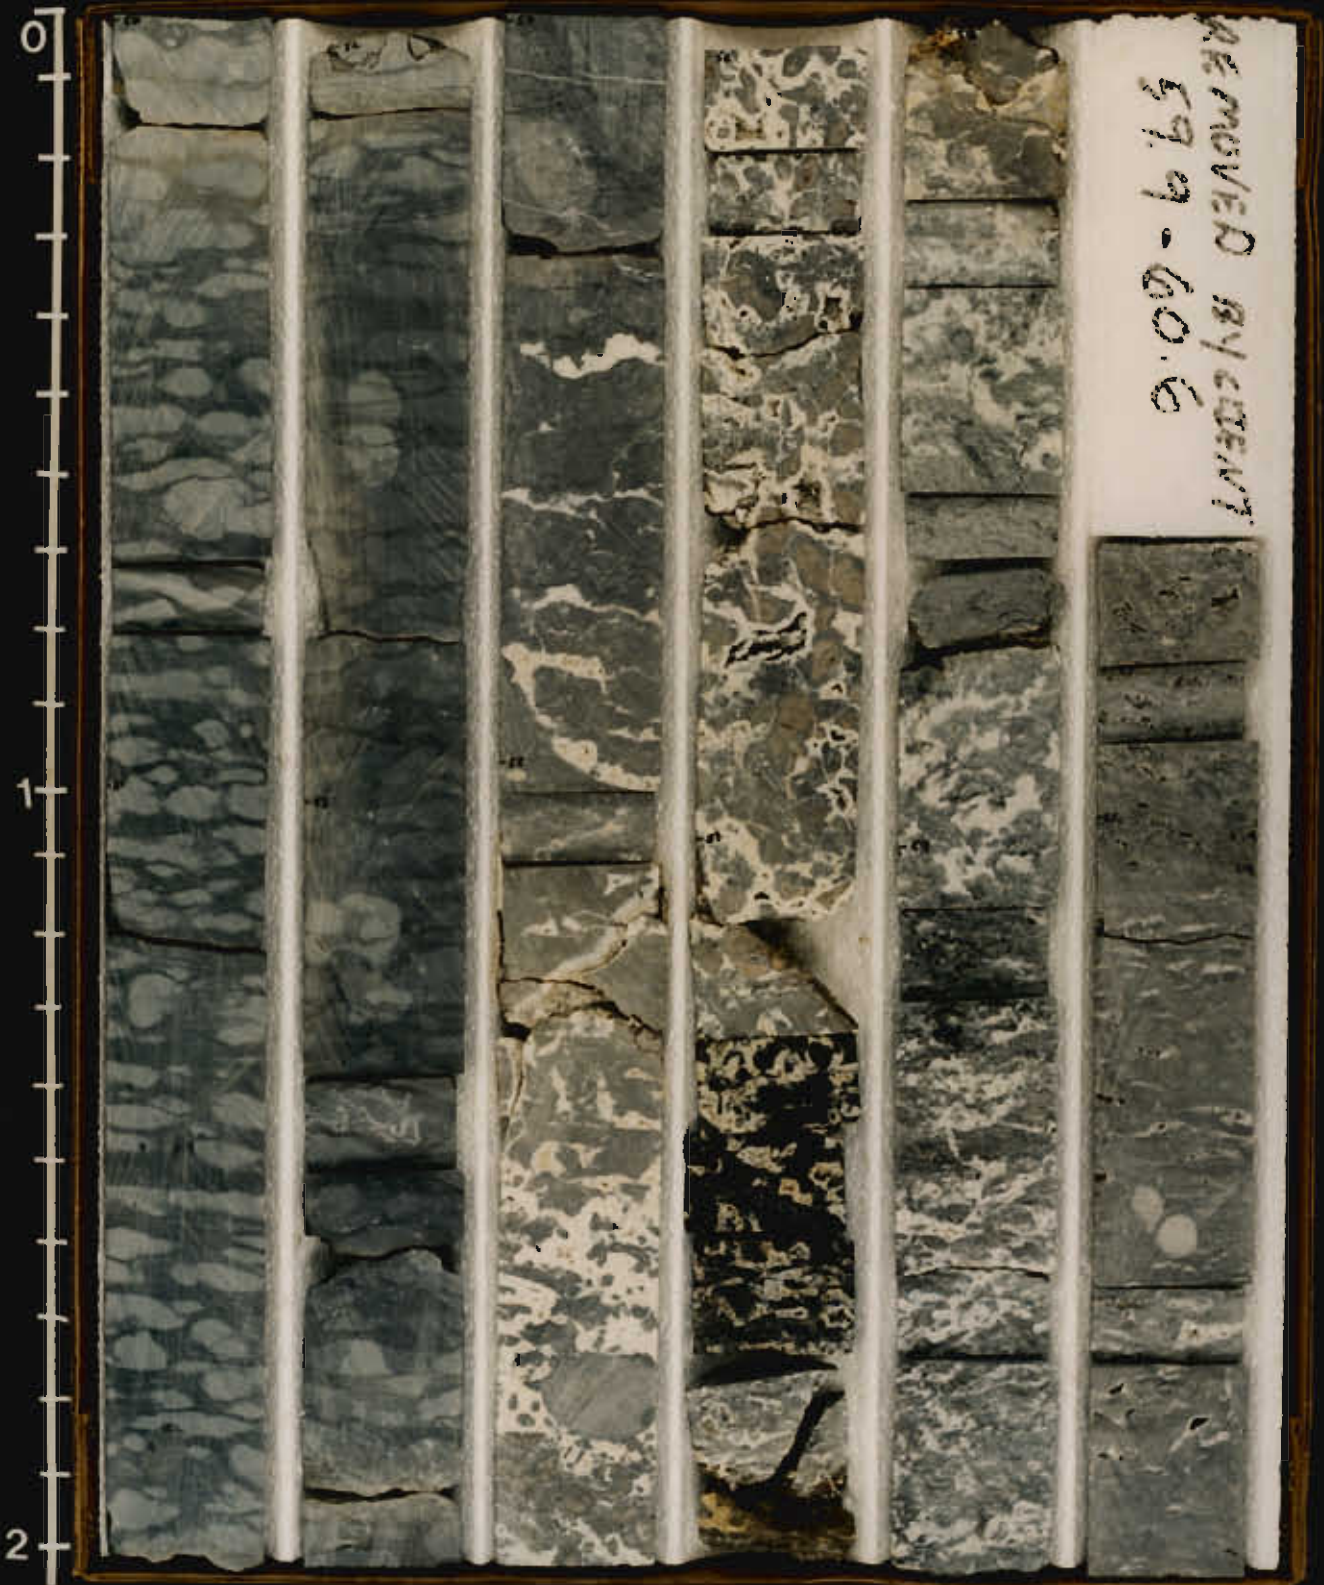

BHP PETROLEUM
WN - 91 - CH2
NEWFOUNDLAND, CANADA
DEPTH: 2 - 14

BHP PETROLEUM
WN - 91 - CH2
NEWFOUNDLAND, CANADA
DEPTH: 14 - 26

BHP PETROLEUM
WN - 91 - CH2
NEWFOUNDLAND, CANADA
DEPTH: 26 - 38

BHP PETROLEUM
WN - 91 - CH2
NEWFOUNDLAND, CANADA
DEPTH: 38 - 50

0
1
2

BHP PETROLEUM
WN-91-CH2
NEWFOUNDLAND, CANADA
DEPTH: 50-62

BHP PETROLEUM
WN - 91 - CH2
NEWFOUNDLAND, CANADA
DEPTH: 62 - 74

BHP PETROLEUM
WN - 91 - CH2
NEWFOUNDLAND, CANADA
DEPTH: 74 - 86

BHP PETROLEUM
WN - 91 - CH2
NEWFOUNDLAND, CANADA
DEPTH: 86 - 91.9