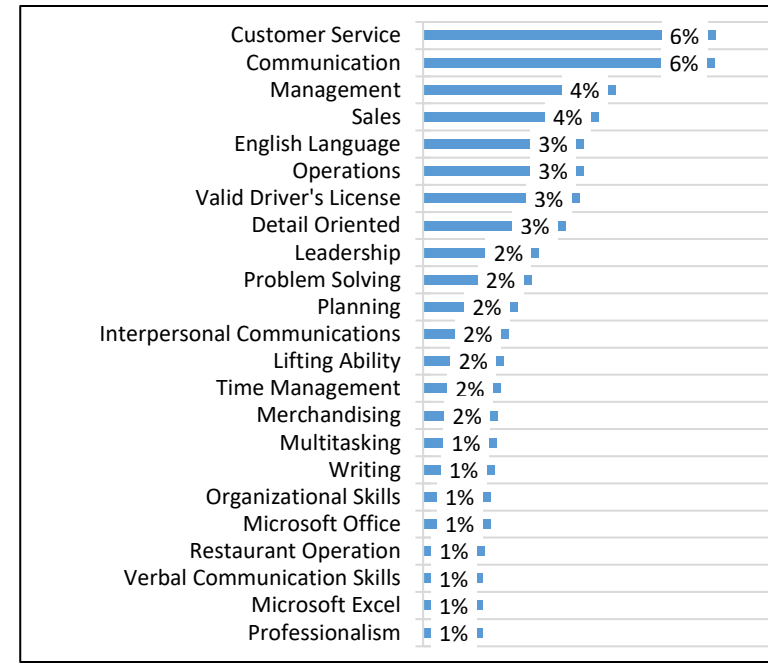

POPULAR SKILLS & QUALIFICATIONS SOUGHT IN JOB POSTINGS, NL

WANT MORE LMI?

www.gov.nl.ca/labourmarketinformation

SOURCES

- SEPH Results StatsCan Tables (14-10-0203-01)
- LFS Results, unadjusted data (14-10-0287-03)
- Job Vacancy data (Lightcast)