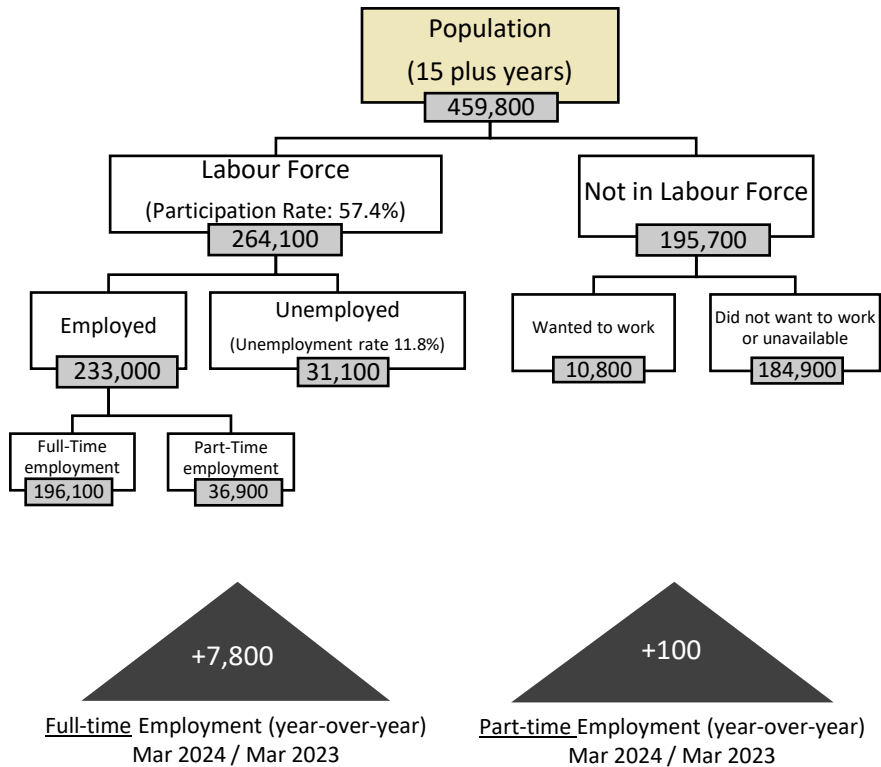

NL LABOUR MARKET INFORMATION

- Unemployment increased year-over-year (March 2024 compared to March 2023) by +1.6% (or +500)
- Employment increased year-over-year by +3.5% (or +7,900 people)

JOB VACANCY DATA