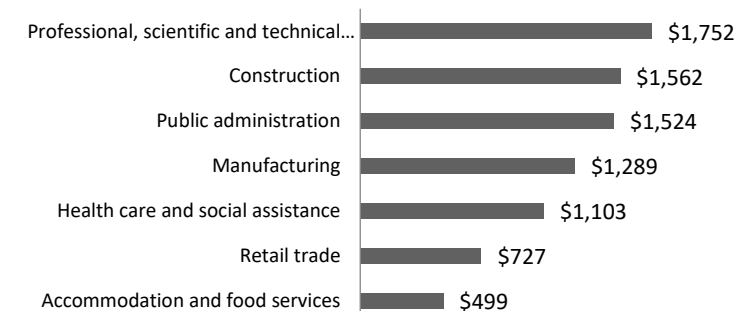

Job Vacancy Skills Facts for March 2023 Trades, Transport, and Equipment operators & Related Occupations

For postings relating to this occupational category, Bilingualism appeared in 8 postings in March 2024, while not showing up in March 2023

Writing skills as a job posting requirement dropped to 9 mentions in Mar 2024 from 30 mentions in Mar 2023

English language mentions dropped to 61 (still a high level though) in Mar 2024 from 115 mentions in Mar 2023

AVERAGE WEEKLY EARNINGS

Average Weekly Earnings | January 2024

NL average wage increased year over year by +\$41.23 (+3.5%)

Average Weekly Earnings, Select NL Industries January 2024

SHARE OF JOB POSTINGS AMONGST CLASSIFIED INDUSTRIES ONLY, NL