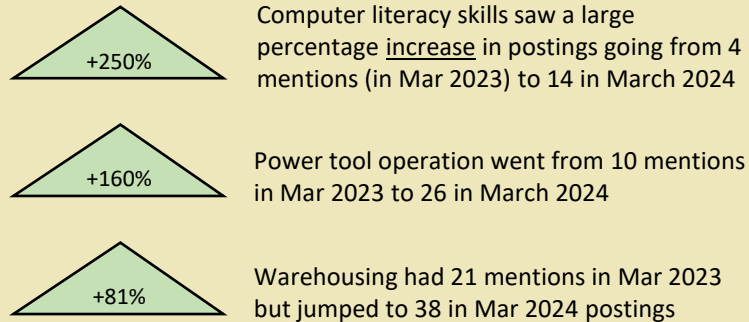

JOB VACANCY DATA

Job Vacancy Skills Facts for March 2023 Trades, Transport, and Equipment operators & Related Occupations

For postings relating to this occupational category, Bilingualism appeared in 8 postings in March 2024, while not showing up in March 2023