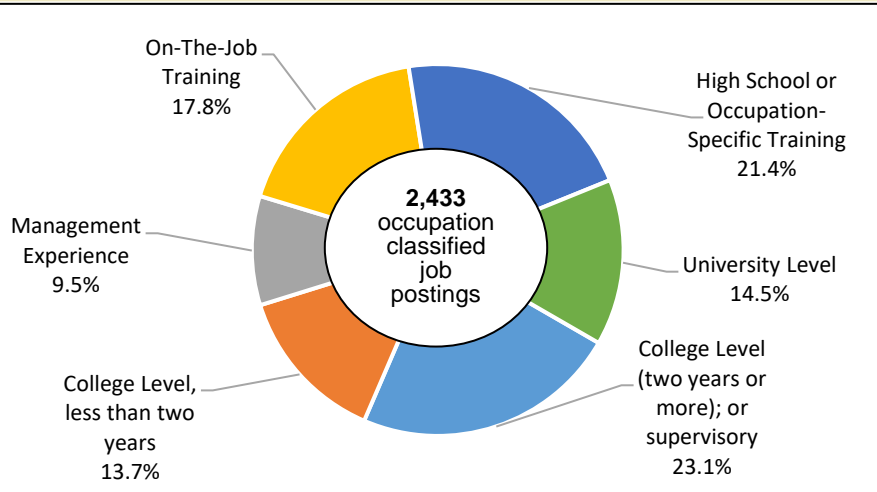

Writing skills as a job posting requirement dropped to 9 mentions in Mar 2024 from 30 mentions in Mar 2023

English language mentions dropped to 61 (still a high level though) in Mar 2024 from 115 mentions in Mar 2023

AVERAGE WEEKLY EARNINGS

Average Weekly Earnings | January 2024

NL average wage increased year over year by +\$41.23 (+3.5%)

Average Weekly Earnings, Select NL Industries January 2024

SHARE OF JOB POSTINGS AMONGST CLASSIFIED INDUSTRIES ONLY, NL

POPULAR EDUCATION & EXPERIENCE SOUGHT IN JOB POSTINGS, NL

OCCUPATIONS WITH HIGH JOB VACANCIES, NL REGIONS

- AVALON**
 - Retail salespersons
 - Heavy-duty mechanics
 - Sales and account reps
 - Retail/wholesale trade managers
 - Cooks
- EASTERN**
 - Retail salespersons
 - Food counter attendants
 - Social/community workers
 - Cooks
 - Sales and accounts reps
- CENTRAL**
 - Retail salespersons
 - Retail/wholesale managers
 - Food counter attendants
 - Cooks
 - Food/beverage servers
- WESTERN**
 - Retail salespersons
 - Sales and accounts reps
 - Retail/wholesale managers
 - Food counter attendants
 - Transport truck drivers
- LABRADOR**
 - Retail salespersons
 - Registered nurses
 - Cooks
 - Social/community workers
 - Food & beverage servers