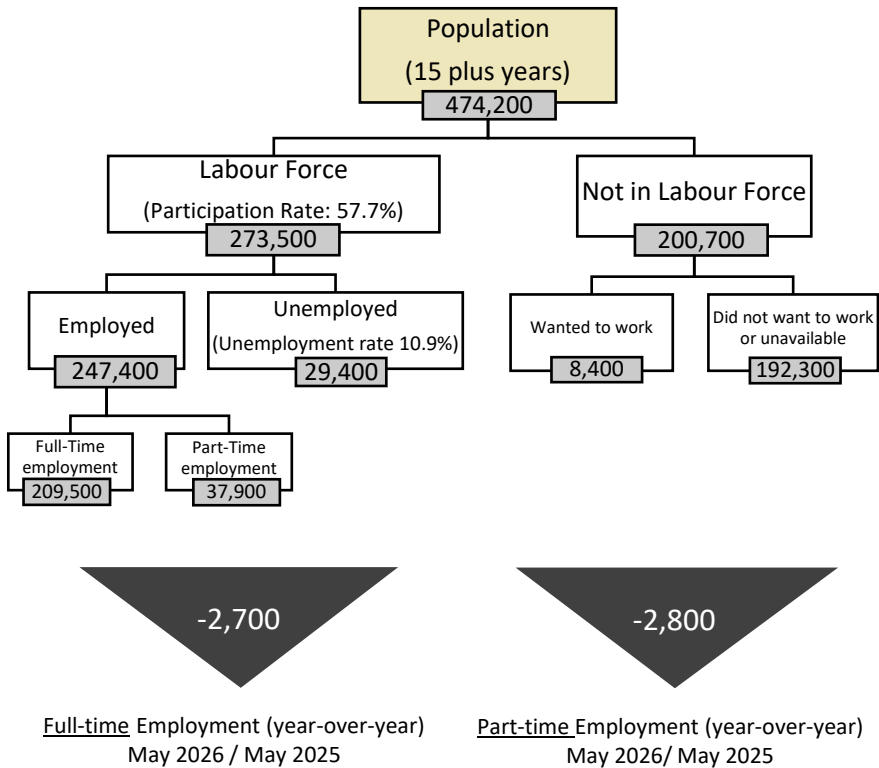

NL LABOUR MARKET INFORMATION

- Unemployment remained decreased by -4.7% (or -1,300) year-over-year (May 2026 compared to May 2025).
- Employment decreased year-over-year (-5,500 people, or -2.2%).

DATA SPOTLIGHT

Prompting Tips for Co-Pilot

Goal

Establish what you are trying to accomplish with Copilot.

Context

Provide additional information to help Copilot accomplish this task.

Source

Provide necessary knowledge sources and where possible, examples.