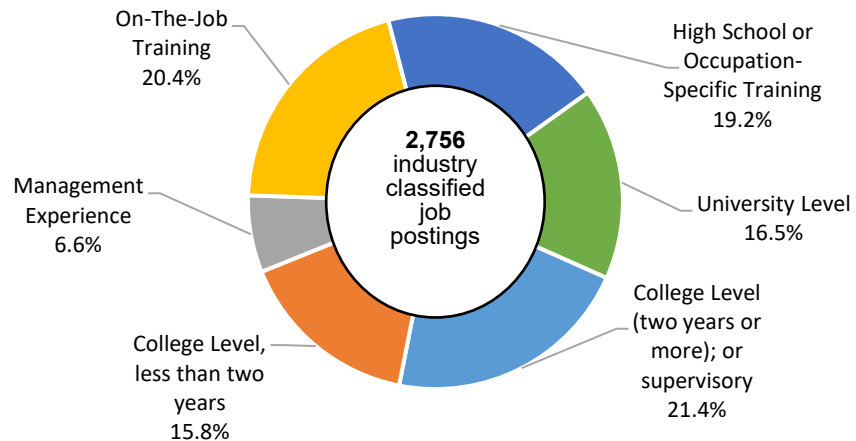

AVERAGE WEEKLY EARNINGS

Average Weekly Earnings | March 2026

NL average wage increased year over year by **+\$12.14 (+0.9%)**

Average Weekly Earnings, select NL Industries March 2026

SHARE OF JOB POSTINGS AMONGST CLASSIFIED INDUSTRIES ONLY, NL

POPULAR EDUCATION & EXPERIENCE SOUGHT IN JOB POSTINGS, NL

NL OCCUPATIONS WITH HIGH NUMBERS OF JOB POSTINGS

AVALON

- Store shelf stockers
- Cooks
- Retail salespersons
- Transport truck drivers
- Material handlers