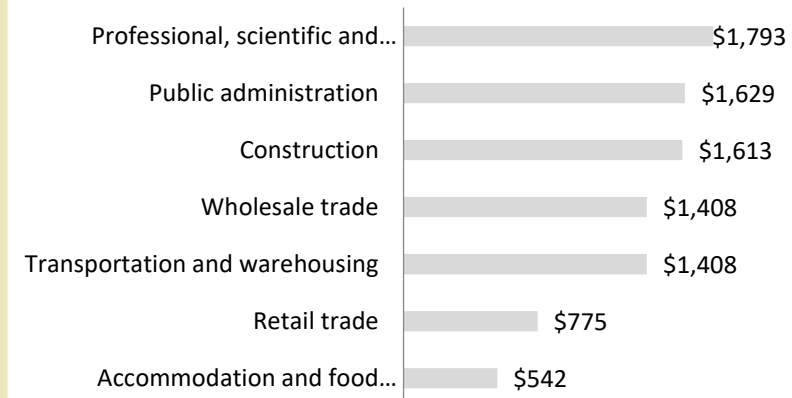

AVERAGE WEEKLY EARNINGS

Average Weekly Earnings | March 2026

NL average wage increased year over year by **+\$12.14 (+0.9%)**

Average Weekly Earnings, select NL Industries March 2026

SHARE OF JOB POSTINGS AMONGST CLASSIFIED INDUSTRIES ONLY, NL