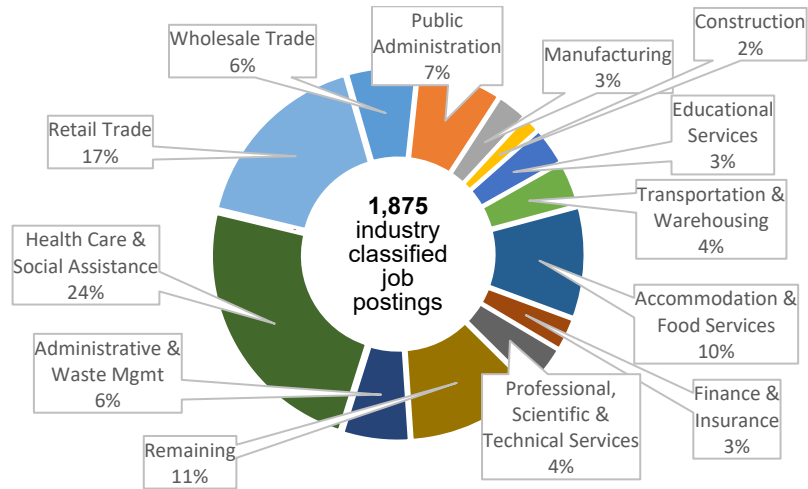

AVERAGE WEEKLY EARNINGS

Average Weekly Earnings | March 2026

NL average wage increased year over year by **+\$12.14 (+0.9%)**

Average Weekly Earnings, select NL Industries March 2026

SHARE OF JOB POSTINGS AMONGST CLASSIFIED INDUSTRIES ONLY, NL

POPULAR EDUCATION & EXPERIENCE SOUGHT IN JOB POSTINGS, NL

NL OCCUPATIONS WITH HIGH NUMBERS OF JOB POSTINGS

AVALON

- Store shelf stockers
- Cooks
- Retail salespersons
- Transport truck drivers
- Material handlers