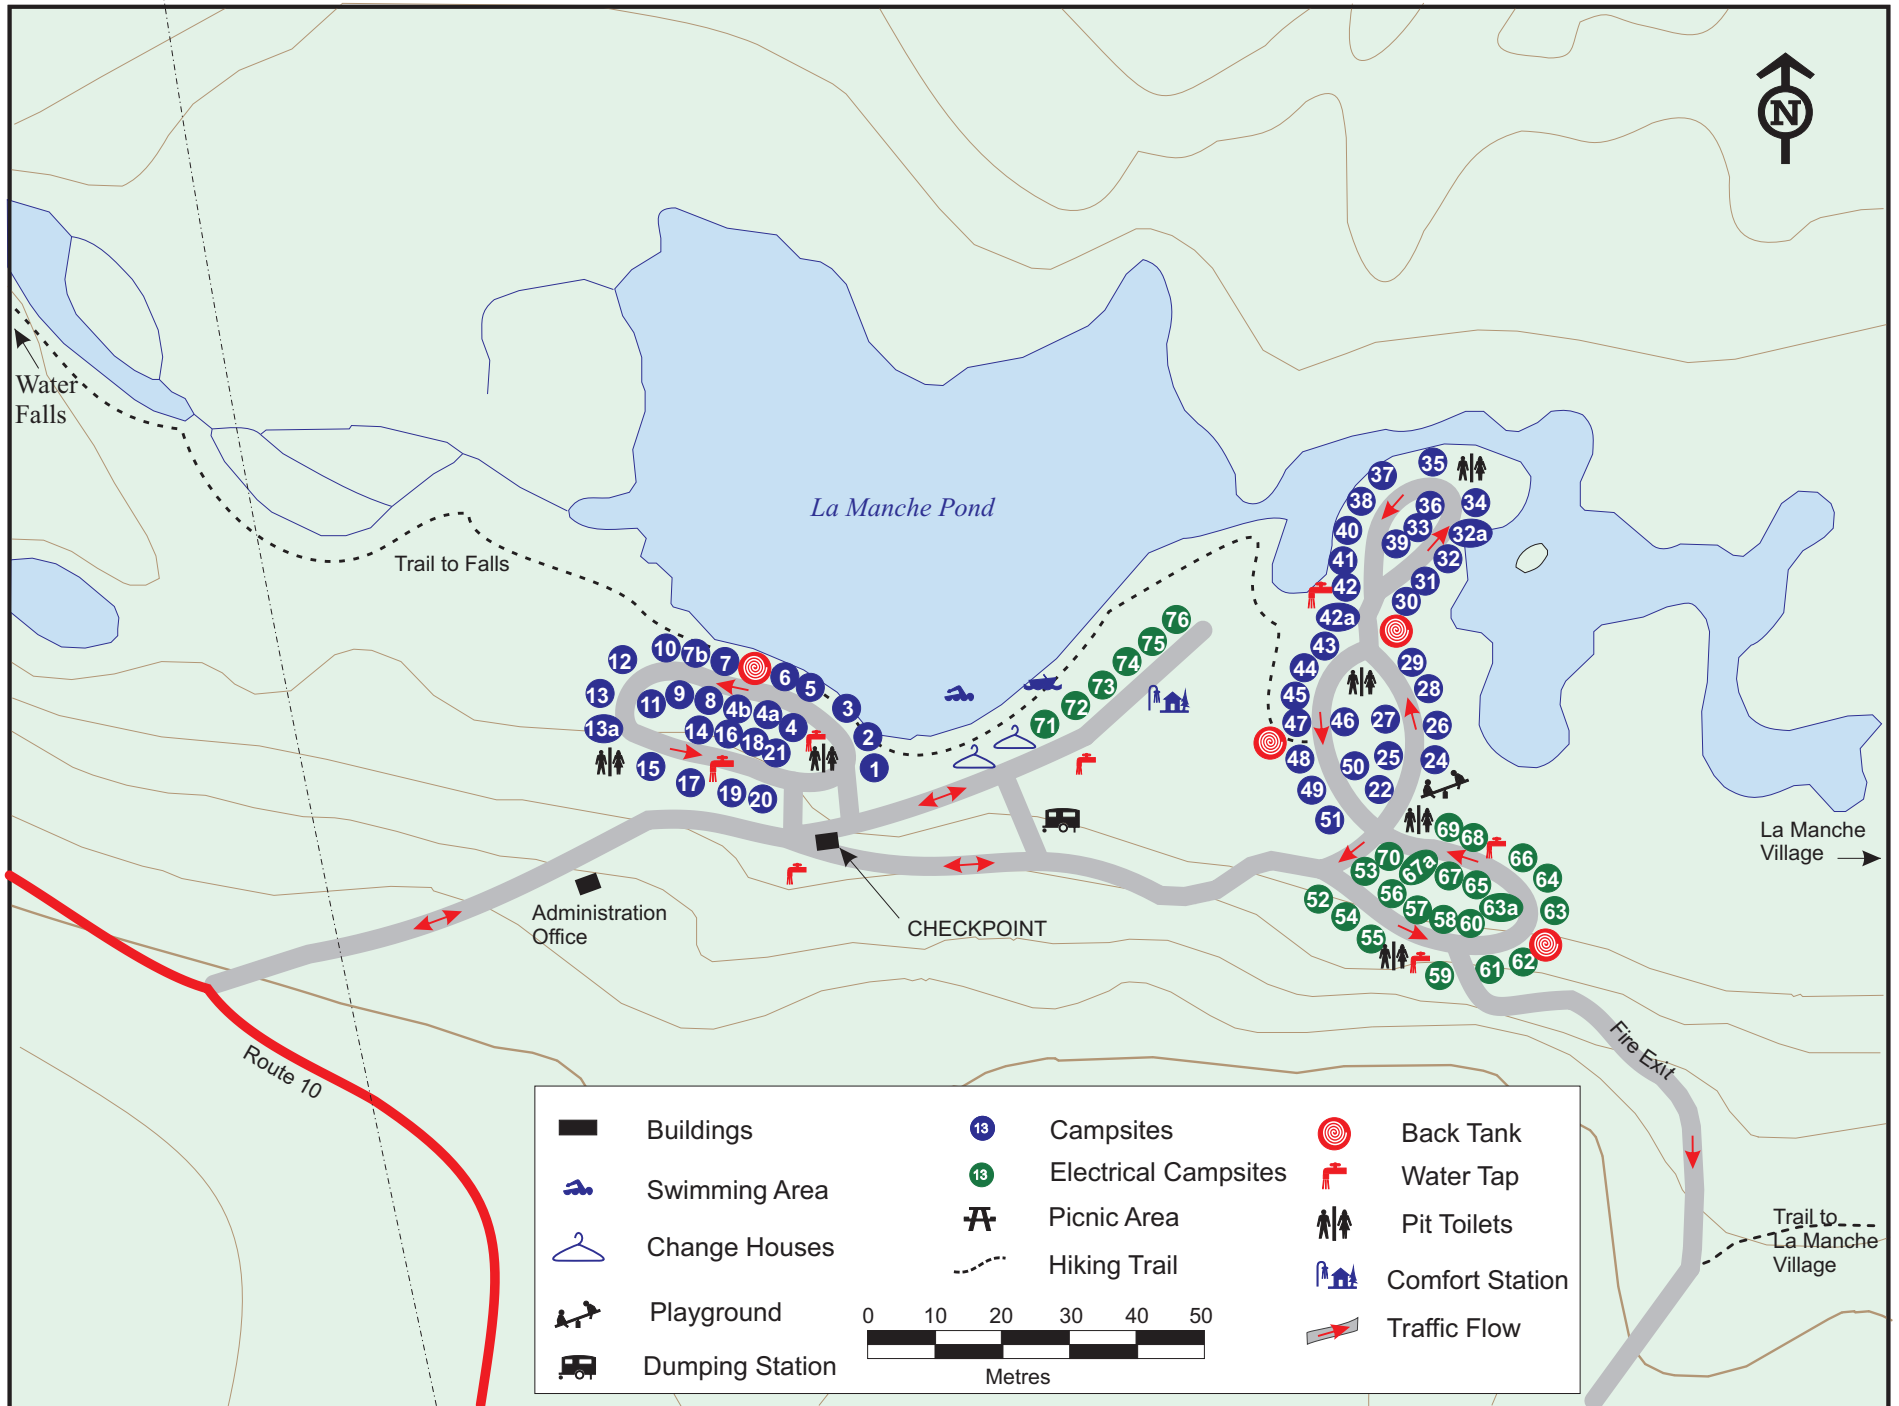

LA MANCHE PROVINCIAL PARK

	Buildings		Campsites		Back Tank
	Swimming Area		Electrical Campsites		Water Tap
	Change Houses		Picnic Area		Pit Toilets
	Playground		Hiking Trail		Comfort Station
	Dumping Station		0 10 20 30 40 50		Traffic Flow
			Metres		